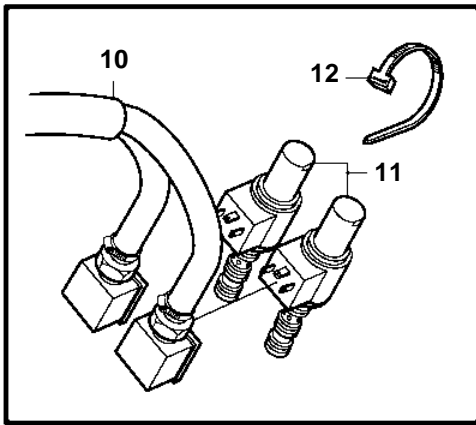

D12C-A MP

21670

D12C-A MP

| REF | PART NO. | QTY | DESCRIPTION | SEE SEC. | NOTES |
|-----|----------|-----|-------------------|----------|--------------|
| 1 | | 1 | Reversing gear | | RATIO 1.48:1 |
| | | 1 | Reversing gear | | RATIO 1.73:1 |
| | | 1 | Reversing gear | | RATIO 2.03:1 |
| 2 | 965226 | 8 | Flange screw | | |
| 3 | 940280 | 8 | Spring washer | | |
| 4 | 965185 | 12 | Flange screw | | |
| 5 | 941908 | 12 | Spring washer | | |
| 6 | 864087 | 1 | Clutch flange | | |
| 7 | 980253 | 10 | Hexagon screw | | |
| 8 | 941913 | 10 | Spring washer | | |
| 9 | 943674 | 10 | Lock nut | | |
| 10 | 873827 | 1 | Cable kit | | |
| 11 | 3831157 | 2 | Solenoid | | |
| 12 | 948211 | X | Cable tie | | |
| 13 | 965553 | 1 | Bracket | | |
| 14 | 945081 | 2 | Clamp | | |
| 15 | 946173 | 2 | Flange screw | | |
| 16 | 945408 | 1 | Flange nut | | |
| 17 | 3837463 | 1 | Hose | | |
| 18 | 983779 | 1 | Nipple | | |
| 19 | 3837435 | 1 | Elbow nipple | | |
| 20 | 479976 | 2 | Plug | | |
| 21 | 18677 | 1 | Gasket | | |
| 22 | 3841424 | 1 | Bracket | | |
| 23 | 967949 | 2 | Flange screw | | |
| 24 | | 1 | Tachometer sensor | | |
| | | | | 6325 | |
| | | | | 8386 | |
| 25 | 946544 | 1 | Flange screw | | |
| 26 | 949607 | 2 | Spring washer | | |
| 27 | 949278 | 1 | Flange lock nut | | |
| 28 | 975126 | 8 | Flange screw | | |
| 29 | 3841413 | 2 | Sprocket wheel | | |
| 30 | | 2 | Engine suspension | 4273 | EARLY TYPE |
| 31 | | 2 | Engine suspension | 4273 | LATE TYPE |