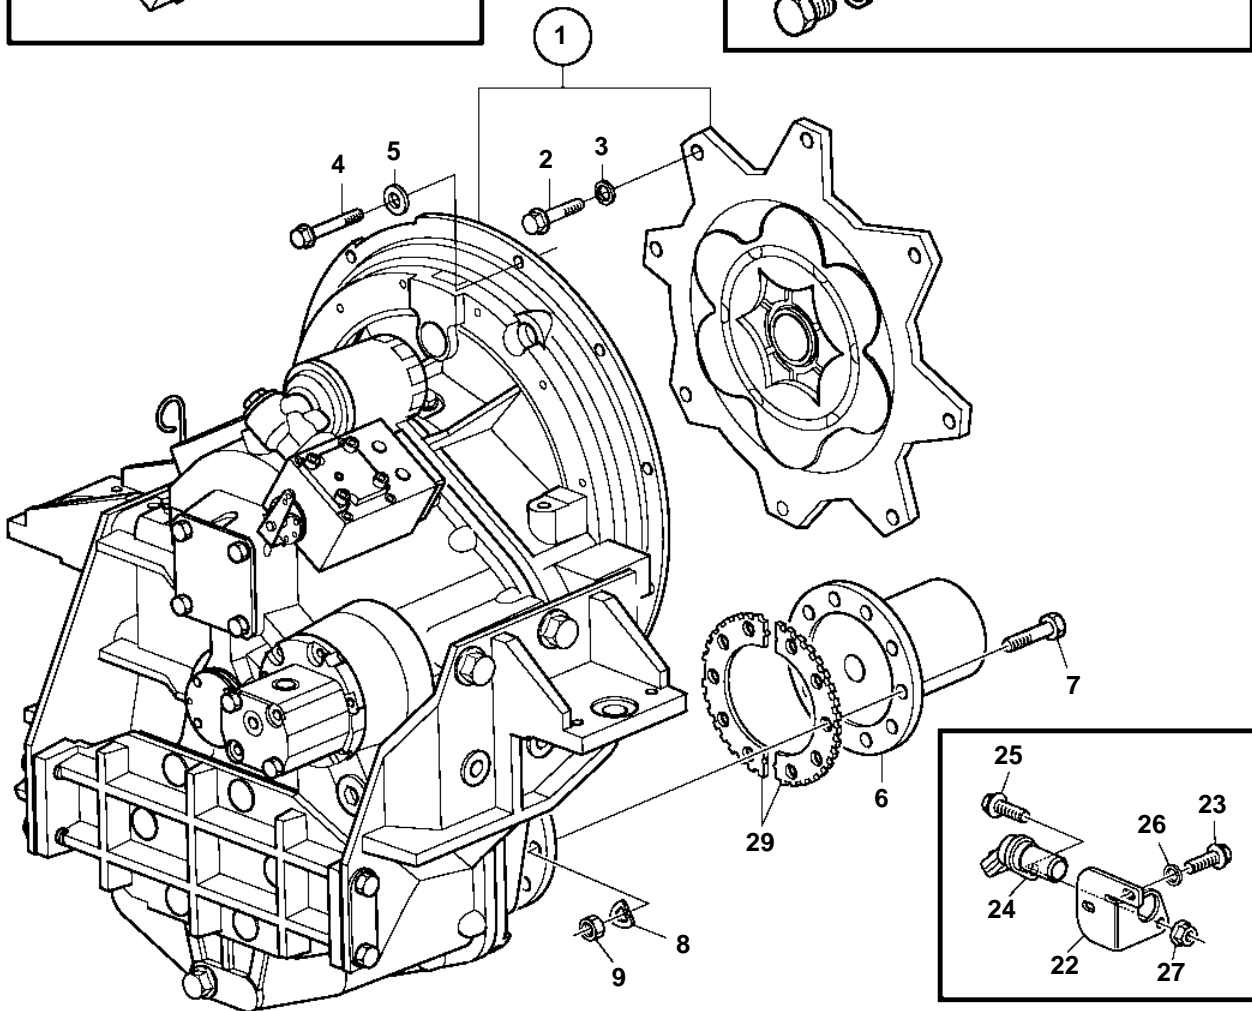

D12C-A MP

21670

D12C-A MP

| REF | PART NO. | QTY | DESCRIPTION | SEE SEC. | NOTES |
|-----|----------|-----|-------------------|----------|--------------|
| 1 | | 1 | Reversing gear | | RATIO 1.48:1 |
| | | 1 | Reversing gear | | RATIO 1.73:1 |
| | | 1 | Reversing gear | | RATIO 2.03:1 |
| 2 | 965226 | 8 | Flange screw | | |
| 3 | 940280 | 8 | Spring washer | | |
| 4 | 965185 | 12 | Flange screw | | |
| 5 | 941908 | 12 | Spring washer | | |
| 6 | 864087 | 1 | Clutch flange | | |
| 7 | 980253 | 10 | Hexagon screw | | |
| 8 | 941913 | 10 | Spring washer | | |
| 9 | 943674 | 10 | Lock nut | | |
| 10 | 873827 | 1 | Cable kit | | |
| 11 | 3831157 | 2 | Solenoid | | |
| 12 | 948211 | X | Cable tie | | |
| 13 | 965553 | 1 | Bracket | | |
| 14 | 945081 | 2 | Clamp | | |
| 15 | 946173 | 2 | Flange screw | | |
| 16 | 945408 | 1 | Flange nut | | |
| 17 | 3837463 | 1 | Hose | | |
| 18 | 983779 | 1 | Nipple | | |
| 19 | 3837435 | 1 | Elbow nipple | | |
| 20 | 479976 | 2 | Plug | | |
| 21 | 18677 | 1 | Gasket | | |
| 22 | 3841424 | 1 | Bracket | | |
| 23 | 967949 | 2 | Flange screw | | |
| 24 | | 1 | Tachometer sensor | | |
| | | | | 6325 | |
| | | | | 8386 | |
| 25 | 946544 | 1 | Flange screw | | |
| 26 | 949607 | 2 | Spring washer | | |
| 27 | 949278 | 1 | Flange lock nut | | |
| 28 | 975126 | 8 | Flange screw | | |
| 29 | 3841413 | 2 | Sprocket wheel | | |
| 30 | | 2 | Engine suspension | 4273 | EARLY TYPE |
| 31 | | 2 | Engine suspension | 4273 | LATE TYPE |