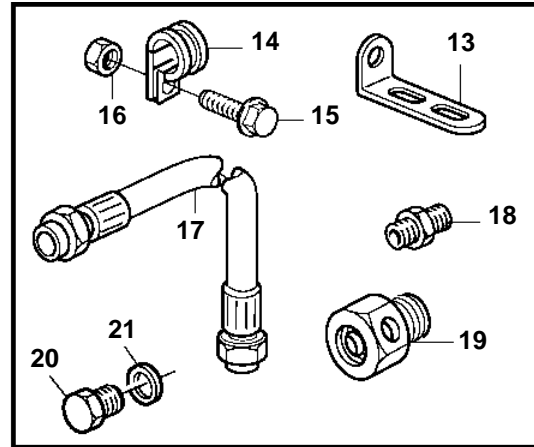

D12C-A MP

21670

D12C-A MP

| REF | PART NO. | QTY | DESCRIPTION | SEE SEC. | NOTES |
|-----|----------|-----|-------------------|----------|--------------|
| 1 | | 1 | Reversing gear | | RATIO 1.48:1 |
| | | 1 | Reversing gear | | RATIO 1.73:1 |
| | | 1 | Reversing gear | | RATIO 2.03:1 |
| 2 | 965226 | 8 | Flange screw | | |
| 3 | 940280 | 8 | Spring washer | | |
| 4 | 965185 | 12 | Flange screw | | |
| 5 | 941908 | 12 | Spring washer | | |
| 6 | 864087 | 1 | Clutch flange | | |
| 7 | 980253 | 10 | Hexagon screw | | |
| 8 | 941913 | 10 | Spring washer | | |
| 9 | 943674 | 10 | Lock nut | | |
| 10 | 873827 | 1 | Cable kit | | |
| 11 | 3831157 | 2 | Solenoid | | |
| 12 | 948211 | X | Cable tie | | |
| 13 | 965553 | 1 | Bracket | | |
| 14 | 945081 | 2 | Clamp | | |
| 15 | 946173 | 2 | Flange screw | | |
| 16 | 945408 | 1 | Flange nut | | |
| 17 | 3837463 | 1 | Hose | | |
| 18 | 983779 | 1 | Nipple | | |
| 19 | 3837435 | 1 | Elbow nipple | | |
| 20 | 479976 | 2 | Plug | | |
| 21 | 18677 | 1 | Gasket | | |
| 22 | 3841424 | 1 | Bracket | | |
| 23 | 967949 | 2 | Flange screw | | |
| 24 | | 1 | Tachometer sensor | | |
| | | | | 6325 | |
| | | | | 8386 | |
| 25 | 946544 | 1 | Flange screw | | |
| 26 | 949607 | 2 | Spring washer | | |
| 27 | 949278 | 1 | Flange lock nut | | |
| 28 | 975126 | 8 | Flange screw | | |
| 29 | 3841413 | 2 | Sprocket wheel | | |
| 30 | | 2 | Engine suspension | 4273 | EARLY TYPE |
| 31 | | 2 | Engine suspension | 4273 | LATE TYPE |