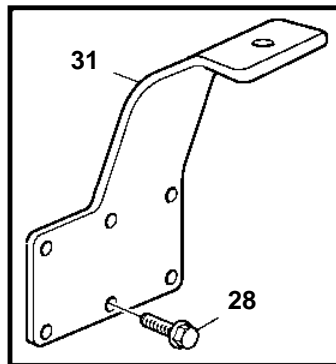

D12C-A MP

21670

D12C-A MP

| REF | PART NO. | QTY | DESCRIPTION | SEE SEC. | NOTES |
|-----|----------|-----|-------------------|----------|--------------|
| 1 | | 1 | Reversing gear | | RATIO 1.48:1 |
| | | 1 | Reversing gear | | RATIO 1.73:1 |
| | | 1 | Reversing gear | | RATIO 2.03:1 |
| 2 | 965226 | 8 | Flange screw | | |
| 3 | 940280 | 8 | Spring washer | | |
| 4 | 965185 | 12 | Flange screw | | |
| 5 | 941908 | 12 | Spring washer | | |
| 6 | 864087 | 1 | Clutch flange | | |
| 7 | 980253 | 10 | Hexagon screw | | |
| 8 | 941913 | 10 | Spring washer | | |
| 9 | 943674 | 10 | Lock nut | | |
| 10 | 873827 | 1 | Cable kit | | |
| 11 | 3831157 | 2 | Solenoid | | |
| 12 | 948211 | X | Cable tie | | |
| 13 | 965553 | 1 | Bracket | | |
| 14 | 945081 | 2 | Clamp | | |
| 15 | 946173 | 2 | Flange screw | | |
| 16 | 945408 | 1 | Flange nut | | |
| 17 | 3837463 | 1 | Hose | | |
| 18 | 983779 | 1 | Nipple | | |
| 19 | 3837435 | 1 | Elbow nipple | | |
| 20 | 479976 | 2 | Plug | | |
| 21 | 18677 | 1 | Gasket | | |
| 22 | 3841424 | 1 | Bracket | | |
| 23 | 967949 | 2 | Flange screw | | |
| 24 | | 1 | Tachometer sensor | | |
| | | | | 6325 | |
| | | | | 8386 | |
| 25 | 946544 | 1 | Flange screw | | |
| 26 | 949607 | 2 | Spring washer | | |
| 27 | 949278 | 1 | Flange lock nut | | |
| 28 | 975126 | 8 | Flange screw | | |
| 29 | 3841413 | 2 | Sprocket wheel | | |
| 30 | | 2 | Engine suspension | 4273 | EARLY TYPE |
| 31 | | 2 | Engine suspension | 4273 | LATE TYPE |