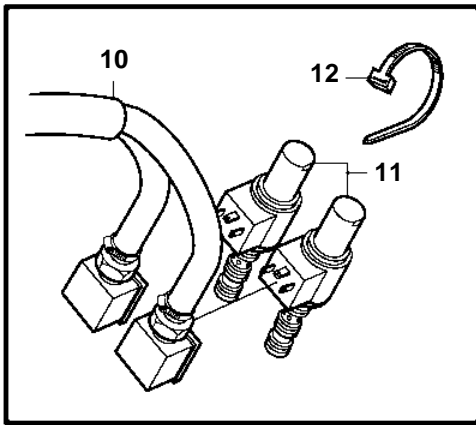

D12D-A MP, D12D-B MP, D12D-C MP, D12D-D MP

21670

D12D-A MP, D12D-B MP, D12D-C MP, D12D-D MP

REF	PART NO.	QTY	DESCRIPTION	SEE SEC.	NOTES
1		1	Reversing gear		RATIO 1.48:1
		1	Reversing gear		RATIO 1.73:1
		1	Reversing gear		RATIO 2.03:1
2	965226	8	Flange screw		
3	940280	8	Spring washer		
4	965185	12	Flange screw		
5	941908	12	Spring washer		
6	864087	1	Clutch flange		
7	980253	10	Hexagon screw		
8	941913	10	Spring washer		
9	943674	10	Lock nut		
10	3808581	1	Wiring harness		(874619)
11	3831157	2	Solenoid		
12	948211	X	Cable tie		
13	965553	1	Bracket		
14	945081	2	Clamp		
15	946173	2	Flange screw		
16	945408	1	Flange nut		
17	3837463	1	Hose		
18	983779	1	Nipple		
19	3837435	1	Elbow nipple		
20	479976	2	Plug		
21	18677	1	Gasket		
22	3841424	1	Bracket		
23	967949	2	Flange screw		
24		1	Tachometer sensor		
25	946544	1	Flange screw		
26	949607	2	Spring washer		
27	949278	1	Flange lock nut		
28	975126	8	Flange screw		
29	3841413	2	Sprocket wheel		
30		2	Engine suspension	4273	EARLY TYPE
31		2	Engine suspension	4273	LATE TYPE