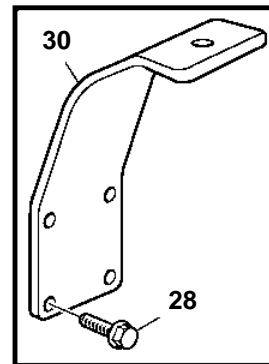

D12D-A MP, D12D-B MP, D12D-C MP, D12D-D MP

21670

D12D-A MP, D12D-B MP, D12D-C MP, D12D-D MP

REF	PART NO.	QTY	DESCRIPTION	SEE SEC.	NOTES
1		1	Reversing gear		RATIO 1.48:1
		1	Reversing gear		RATIO 1.73:1
		1	Reversing gear		RATIO 2.03:1
2	965226	8	Flange screw		
3	940280	8	Spring washer		
4	965185	12	Flange screw		
5	941908	12	Spring washer		
6	864087	1	Clutch flange		
7	980253	10	Hexagon screw		
8	941913	10	Spring washer		
9	943674	10	Lock nut		
10	3808581	1	Wiring harness		(874619)
11	3831157	2	Solenoid		
12	948211	X	Cable tie		
13	965553	1	Bracket		
14	945081	2	Clamp		
15	946173	2	Flange screw		
16	945408	1	Flange nut		
17	3837463	1	Hose		
18	983779	1	Nipple		
19	3837435	1	Elbow nipple		
20	479976	2	Plug		
21	18677	1	Gasket		
22	3841424	1	Bracket		
23	967949	2	Flange screw		
24		1	Tachometer sensor		
25	946544	1	Flange screw		
26	949607	2	Spring washer		
27	949278	1	Flange lock nut		
28	975126	8	Flange screw		
29	3841413	2	Sprocket wheel		
30		2	Engine suspension	4273	EARLY TYPE
31		2	Engine suspension	4273	LATE TYPE