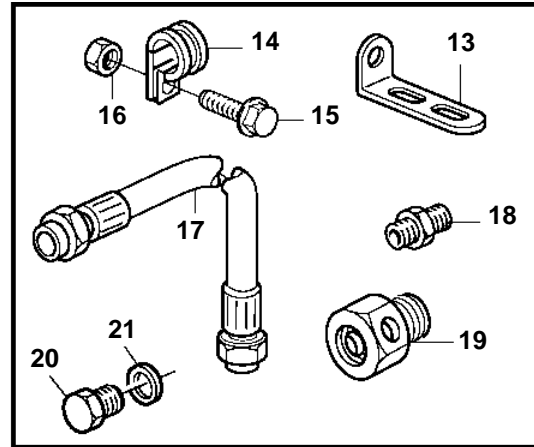

D12D-A MP, D12D-B MP, D12D-C MP, D12D-D MP

21670

D12D-A MP, D12D-B MP, D12D-C MP, D12D-D MP

REF	PART NO.	QTY	DESCRIPTION	SEE SEC.	NOTES
1		1	Reversing gear		RATIO 1.48:1
		1	Reversing gear		RATIO 1.73:1
		1	Reversing gear		RATIO 2.03:1
2	965226	8	Flange screw		
3	940280	8	Spring washer		
4	965185	12	Flange screw		
5	941908	12	Spring washer		
6	864087	1	Clutch flange		
7	980253	10	Hexagon screw		
8	941913	10	Spring washer		
9	943674	10	Lock nut		
10	3808581	1	Wiring harness		(874619)
11	3831157	2	Solenoid		
12	948211	X	Cable tie		
13	965553	1	Bracket		
14	945081	2	Clamp		
15	946173	2	Flange screw		
16	945408	1	Flange nut		
17	3837463	1	Hose		
18	983779	1	Nipple		
19	3837435	1	Elbow nipple		
20	479976	2	Plug		
21	18677	1	Gasket		
22	3841424	1	Bracket		
23	967949	2	Flange screw		
24		1	Tachometer sensor		
25	946544	1	Flange screw		
26	949607	2	Spring washer		
27	949278	1	Flange lock nut		
28	975126	8	Flange screw		
29	3841413	2	Sprocket wheel		
30		2	Engine suspension	4273	EARLY TYPE
31		2	Engine suspension	4273	LATE TYPE