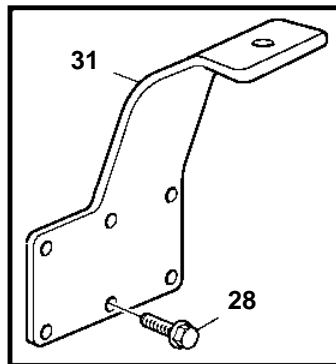

D12D-A MP, D12D-B MP, D12D-C MP, D12D-D MP

21670

D12D-A MP, D12D-B MP, D12D-C MP, D12D-D MP

REF	PART NO.	QTY	DESCRIPTION	SEE SEC.	NOTES
1		1	Reversing gear		RATIO 1.48:1
		1	Reversing gear		RATIO 1.73:1
		1	Reversing gear		RATIO 2.03:1
2	965226	8	Flange screw		
3	940280	8	Spring washer		
4	965185	12	Flange screw		
5	941908	12	Spring washer		
6	864087	1	Clutch flange		
7	980253	10	Hexagon screw		
8	941913	10	Spring washer		
9	943674	10	Lock nut		
10	3808581	1	Wiring harness		(874619)
11	3831157	2	Solenoid		
12	948211	X	Cable tie		
13	965553	1	Bracket		
14	945081	2	Clamp		
15	946173	2	Flange screw		
16	945408	1	Flange nut		
17	3837463	1	Hose		
18	983779	1	Nipple		
19	3837435	1	Elbow nipple		
20	479976	2	Plug		
21	18677	1	Gasket		
22	3841424	1	Bracket		
23	967949	2	Flange screw		
24		1	Tachometer sensor		
25	946544	1	Flange screw		
26	949607	2	Spring washer		
27	949278	1	Flange lock nut		
28	975126	8	Flange screw		
29	3841413	2	Sprocket wheel		
30		2	Engine suspension	4273	EARLY TYPE
31		2	Engine suspension	4273	LATE TYPE