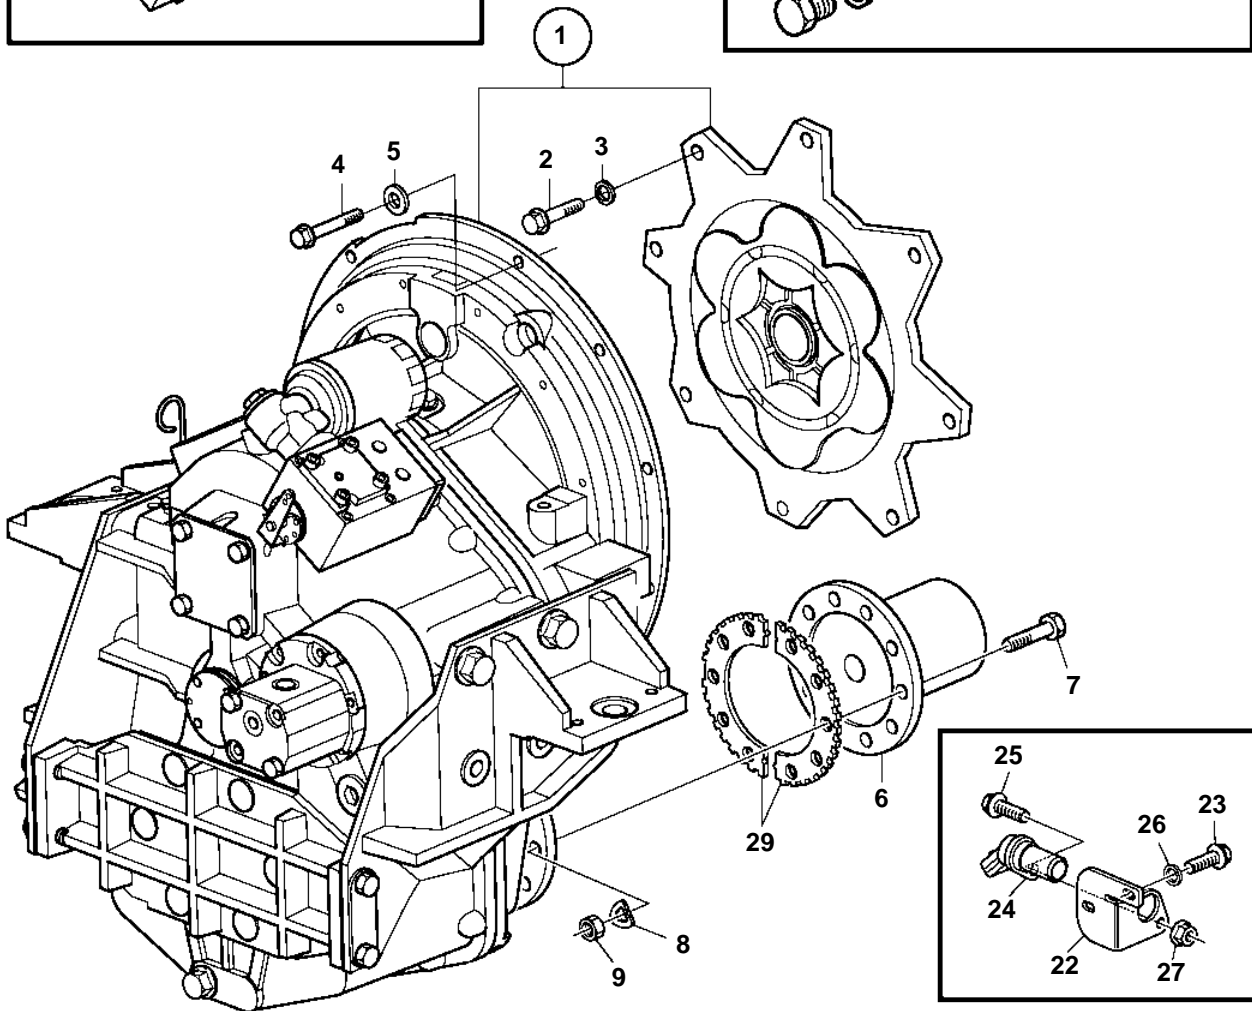

D12D-A MP, D12D-B MP, D12D-C MP, D12D-D MP

21670

D12D-A MP, D12D-B MP, D12D-C MP, D12D-D MP

REF	PART NO.	QTY	DESCRIPTION	SEE SEC.	NOTES
1		1	Reversing gear		RATIO 1.48:1
		1	Reversing gear		RATIO 1.73:1
		1	Reversing gear		RATIO 2.03:1
2	965226	8	Flange screw		
3	940280	8	Spring washer		
4	965185	12	Flange screw		
5	941908	12	Spring washer		
6	864087	1	Clutch flange		
7	980253	10	Hexagon screw		
8	941913	10	Spring washer		
9	943674	10	Lock nut		
10	3808581	1	Wiring harness		(874619)
11	3831157	2	Solenoid		
12	948211	X	Cable tie		
13	965553	1	Bracket		
14	945081	2	Clamp		
15	946173	2	Flange screw		
16	945408	1	Flange nut		
17	3837463	1	Hose		
18	983779	1	Nipple		
19	3837435	1	Elbow nipple		
20	479976	2	Plug		
21	18677	1	Gasket		
22	3841424	1	Bracket		
23	967949	2	Flange screw		
24		1	Tachometer sensor		
25	946544	1	Flange screw		
26	949607	2	Spring washer		
27	949278	1	Flange lock nut		
28	975126	8	Flange screw		
29	3841413	2	Sprocket wheel		
30		2	Engine suspension	4273	EARLY TYPE
31		2	Engine suspension	4273	LATE TYPE