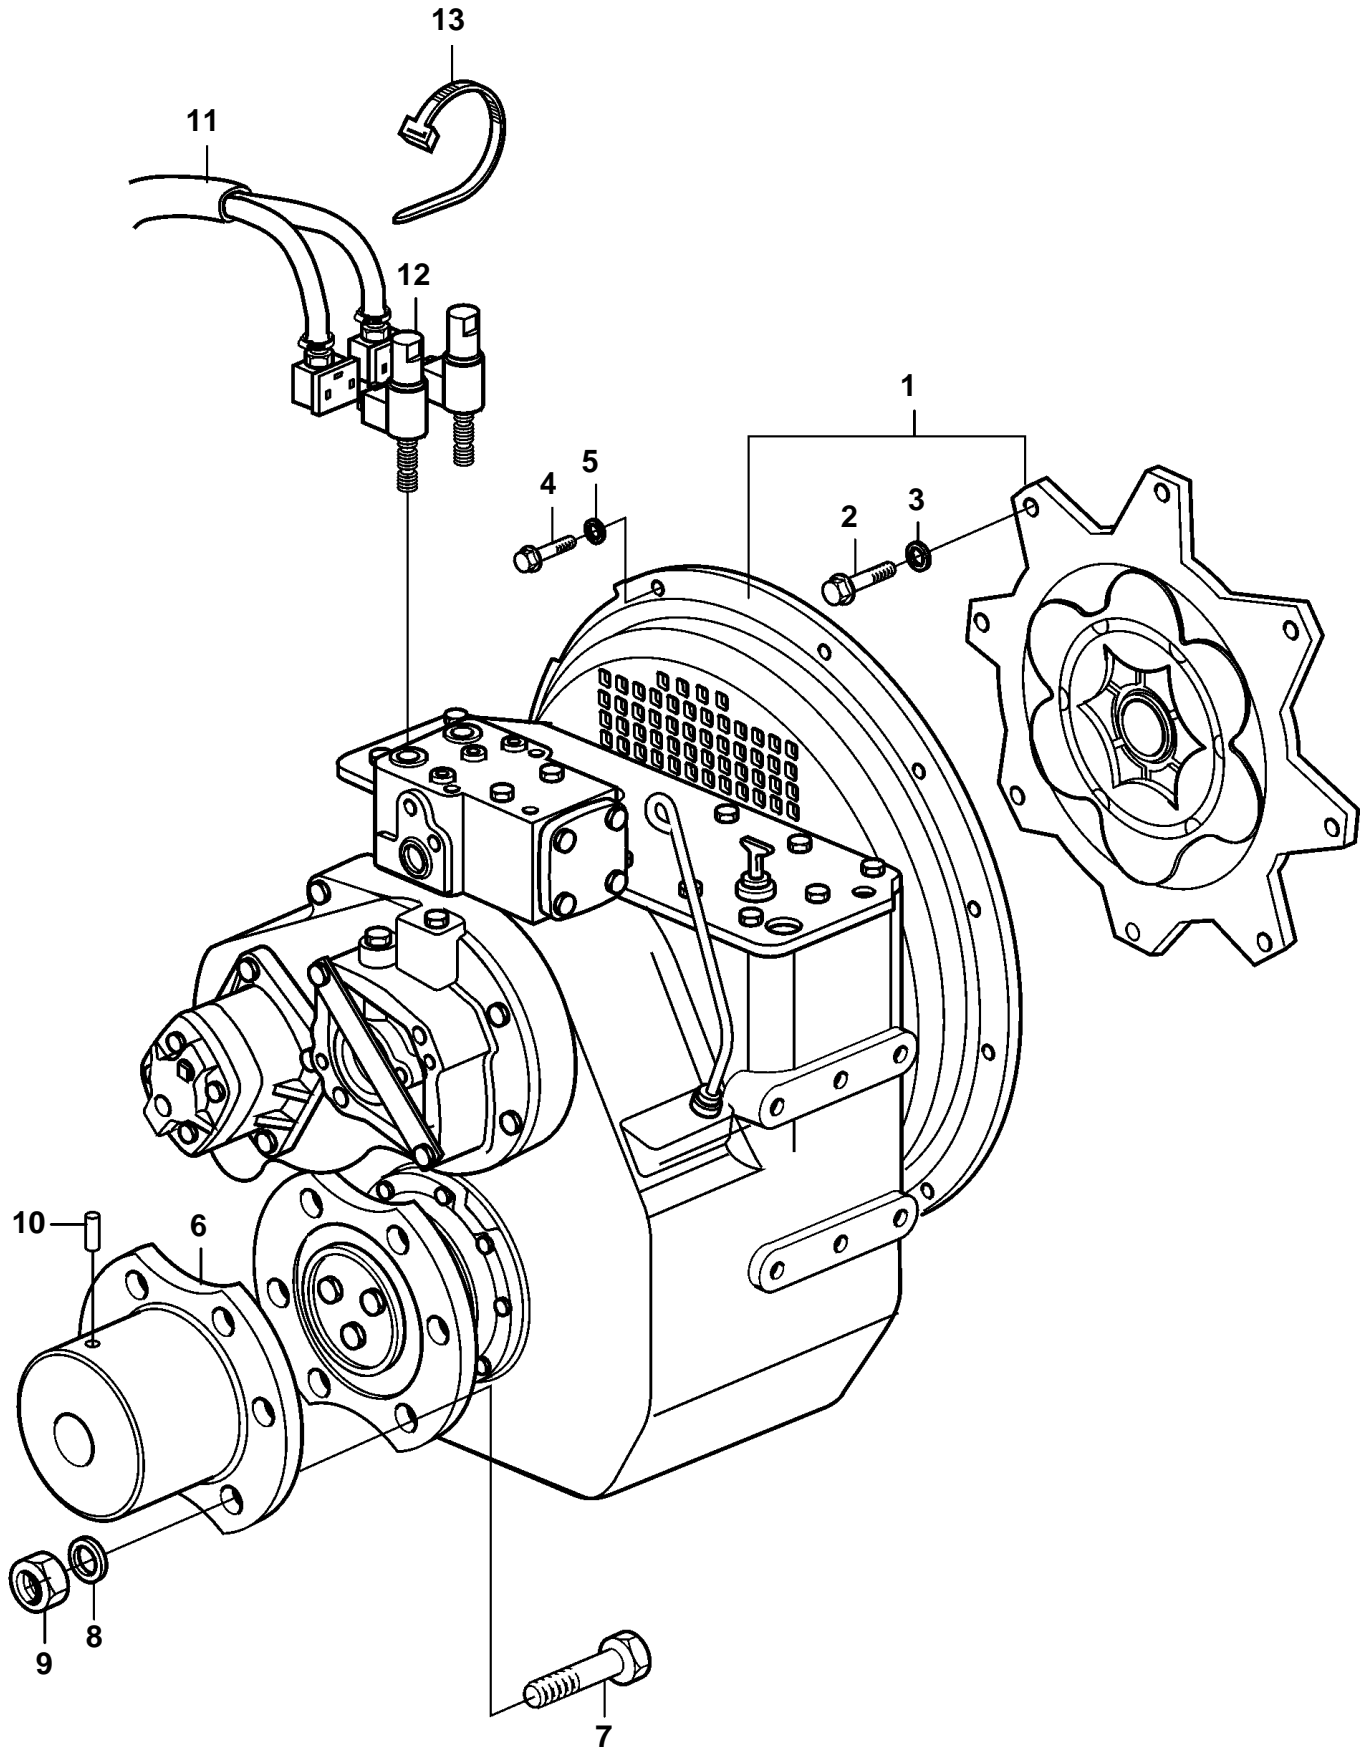

D12D-B MH, D12D-C MH, D12D-A MP, D12D-C MP

D12D-B MH, D12D-C MH, D12D-A MP, D12D-C MP

REF	PART NO.	QTY	DESCRIPTION	NOTES
1		1		RATIO 2.04:1
		1		RATIO 2.54:1
		1	Reversing gear	RATIO 3.00:1
2	965226	8	Flange screw	
3	940280	8	Spring washer	
4	965185	12	Flange screw	
5	941908	12	Spring washer	
6		1	Clutch flange	9"
7	955764	8	Hexagon screw	
8		8	Washer	
9	950380	8	Lock nut	
10		2	Pin	
11	3819944	1	Wiring harness	(874619)
12	3587981	2	Starter solenoid	
13	948211	X	Cable tie	