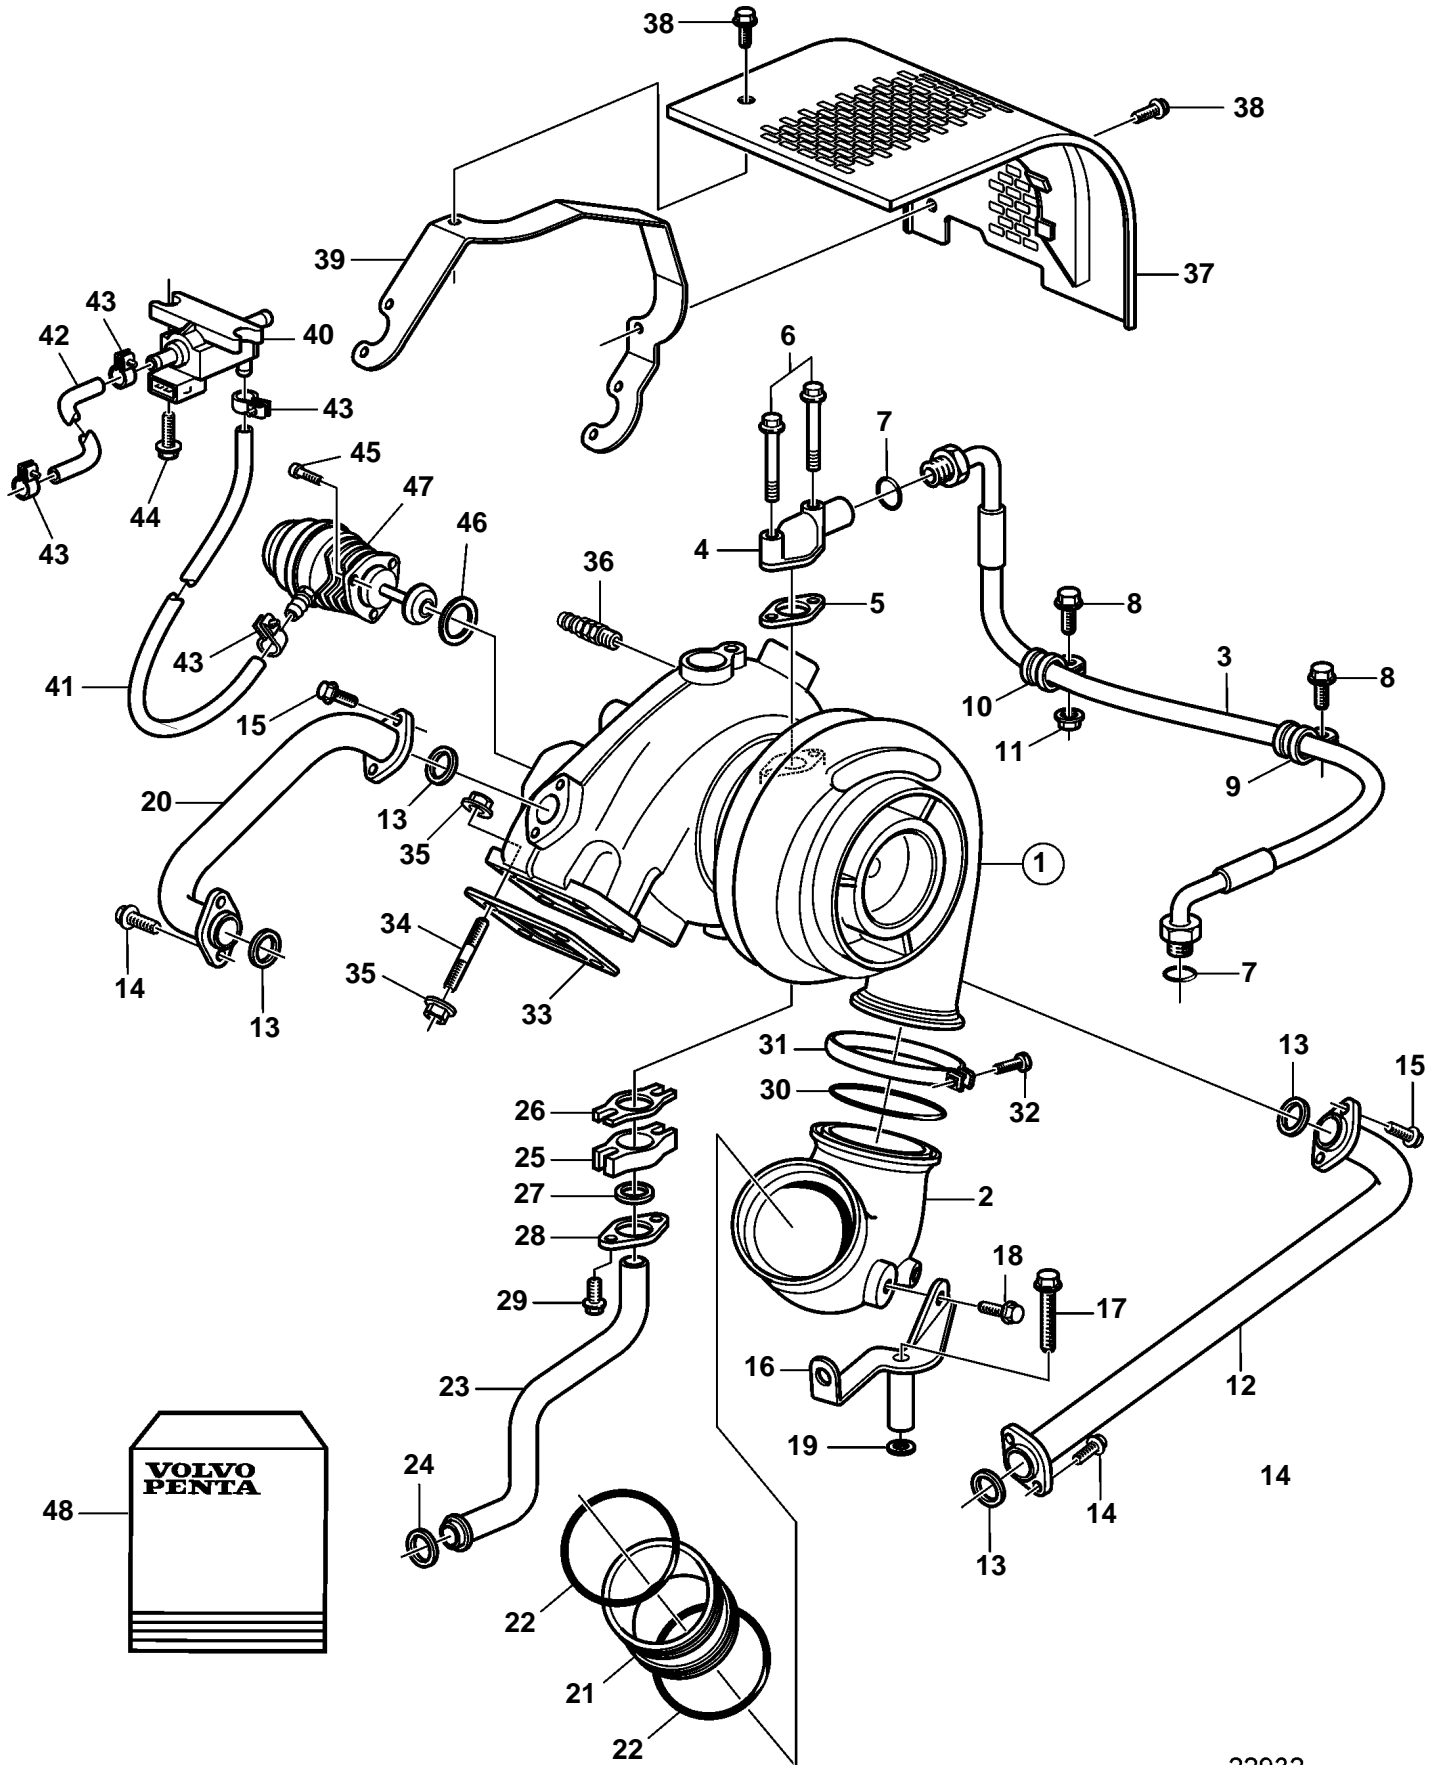

D12D-B MP, D12D-D MP

D12D-B MP, D12D-D MP

REF	PART NO.	QTY	DESCRIPTION	SEE SEC.	NOTES
1	3801134	1	Turbocharger, exch · Parts not sold separately		(3802155)
2	3840357	1	Charge air pipe		
3	3828741	1	Hose		
4	8192268	1	Flange		
5	420641	1	Gasket		
6	946470	2	Flange screw		
7	976971	1	O-ring		
8	946441	2	Flange screw		
9	942810	1	Clamp		
10	949747	1	Clamp		
11	945408	2	Flange nut		
12	3883252	1	Coolant pipe		
13	862637	4	Gasket		
14	946440	4	Flange screw		
15	946173	4	Flange screw		
16	3883177	1	Bracket		
17	965195	1	Flange screw		
18	946173	1	Flange screw		
19	976944	2	Washer		
20	3842390	1	Coolant pipe		
21	1661276	1	Intermediate pipe		
22	3825197	2	Sealing ring		
23	3818461	1	Oil return pipe		
24	1547255	1	Sealing ring		
25	8148729	1	Connector		
26	470993	1	Gasket		
27	469601	1	Sealing ring		
28	469543	1	Flange		
29	947760	2	Flange screw		
30	1675066	1	Sealing ring		
31	1676424	1	V-band clamp		
32	965212	1	Flange screw		
33	20784537	1	Gasket		(470939)
34	980868	4	Stud		
35	471622	8	Flange lock nut		
36	966871	1	Shut-off cock		
37	3818873	1	Heat shield		
38	947107	2	Flange screw		
39	3818869	1	Bracket		
40	3819161	1	Solenoid valve		
41	1266870	X	Fuel hose		L=400mm
42	1266870	X	Fuel hose		L=1650mm
43	975269	4	Hose clamp		
44	969407	2	6 point socket screw		
45		3	Screw		
46		1	Gasket		
47		1	By-pass valve		
48	877484	1	Repair kit, turbo	21790	