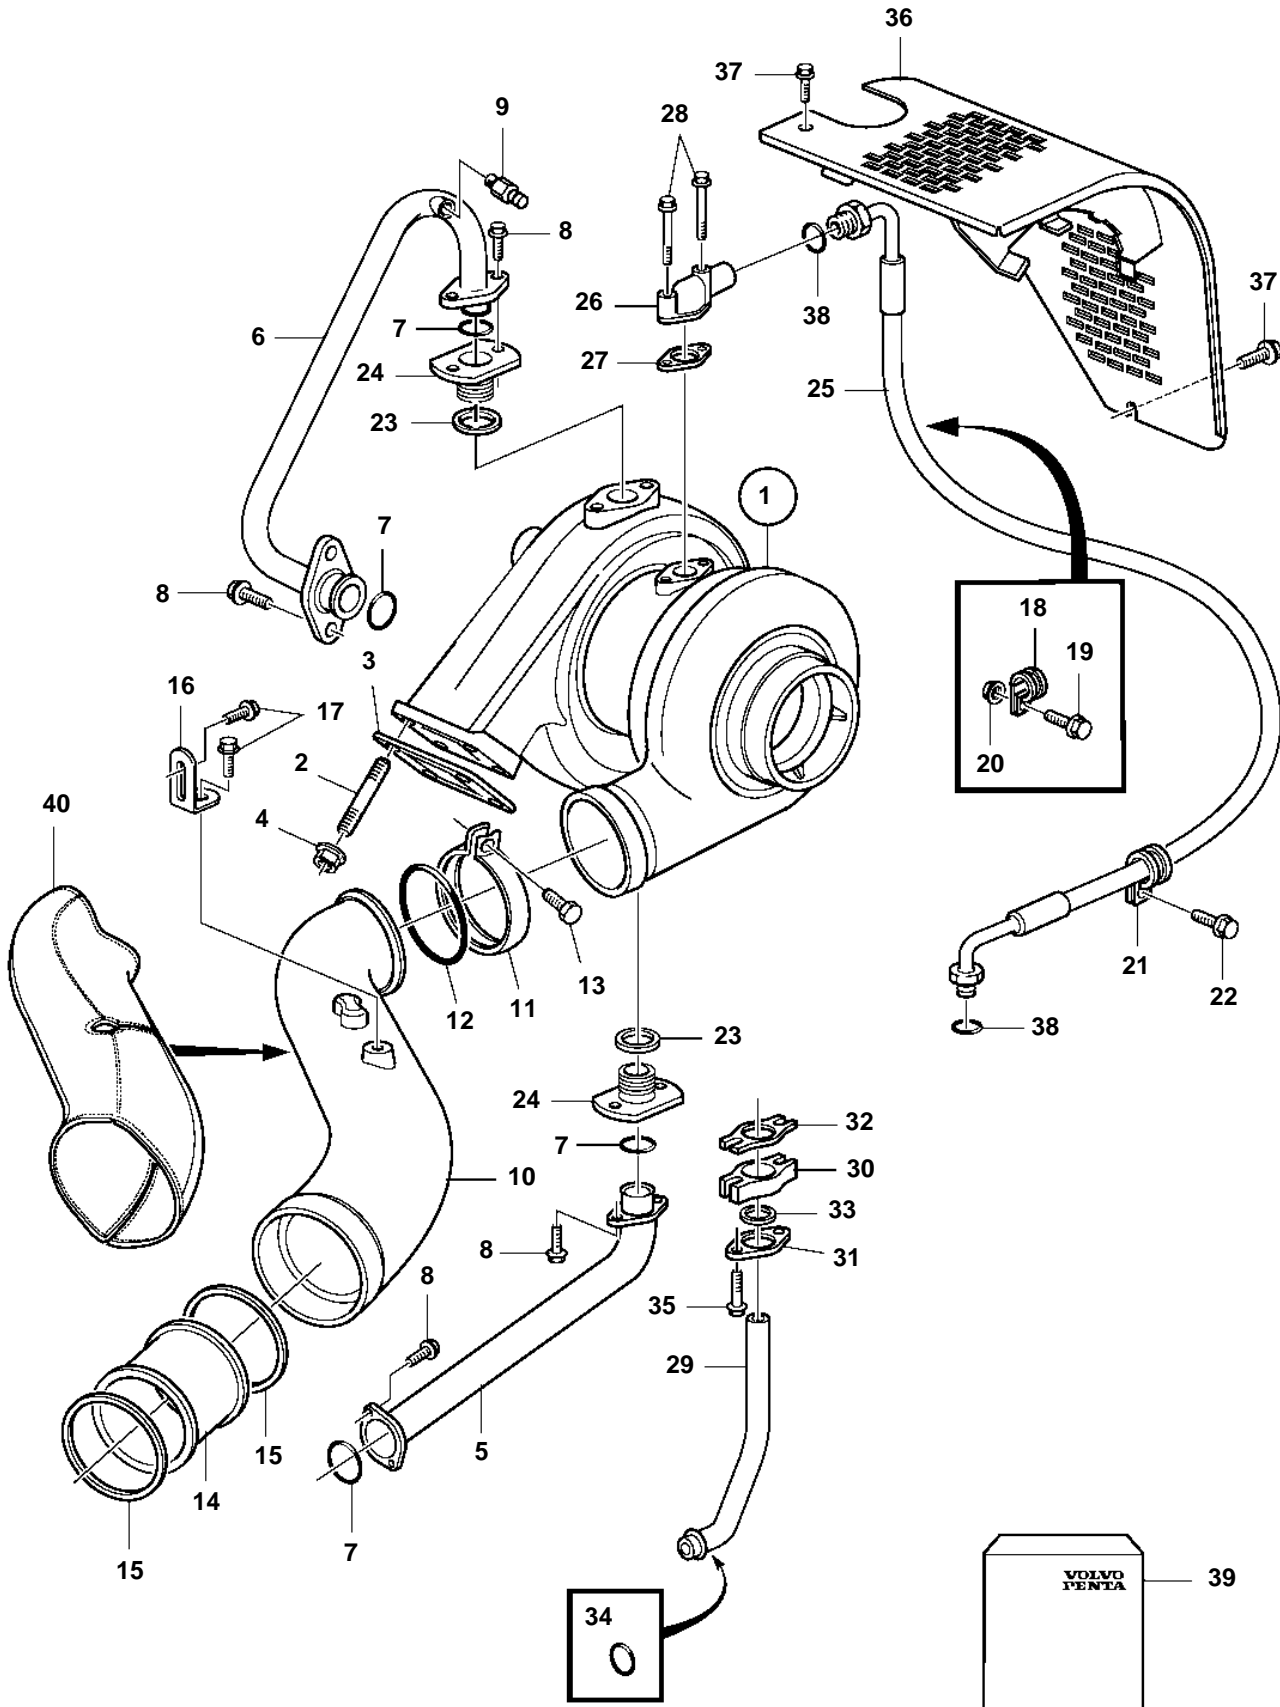

D12D-A MH, D12D-B MH, D12D-C MH

## D12D-A MH, D12D-B MH, D12D-C MH

REF	PART NO.	QTY	DESCRIPTION	SEE SEC.	NOTES
1	3802144	1	Turbocharger, exch · Parts not sold separately		
2	977297	4	Stud		
3	20784537	1	Gasket		(470939)
4	471622	4	Flange lock nut		
5	3832410	1	Coolant pipe		
6	3832408	1	Coolant pipe		
7	862637	4	Gasket		
8	946440	8	Flange screw		
9	949918	1	Shut-off cock		
10	3832395	1	Charge air pipe		
11	1542776	1	V-band clamp		
12	3826379	1	Sealing ring		
13	949335	1	Hexagon screw		
14	1661276	1	Intermediate pipe		
15	3825197	2	Sealing ring		
16	965553	1	Bracket		
17	946440	2	Flange screw		
18	949747	1	Clamp		D=15,9mm
19	946440	1	Flange screw		
20	945408	1	Flange nut		
21	942810	1	Clamp		D=17,5mm
22	946441	1	Flange screw		
23	949016	2	Gasket		
24	3832826	2	Nipple		
25	3818398	1	Oil hose		(3837492)
26	8192268	1	· Flange		
27	420641	1	Gasket		
28	946470	2	Flange screw		
29	3832816	1	Oil return pipe		
30	8148729	1	Connector		
31	469543	1	Flange		
32	470993	1	Gasket		
33	469601	1	Sealing ring		
34	1547255	1	Sealing ring		
35	947760	2	Flange screw		
36	3838874	1	Heat shield		
37	945444	3	Flange screw		For 889369, L=25mm
	947107	3	Flange screw		L=12mm
38	976971	2	O-ring		
39		1	Repair kit	21791	
40	3808155	1	Isolation		