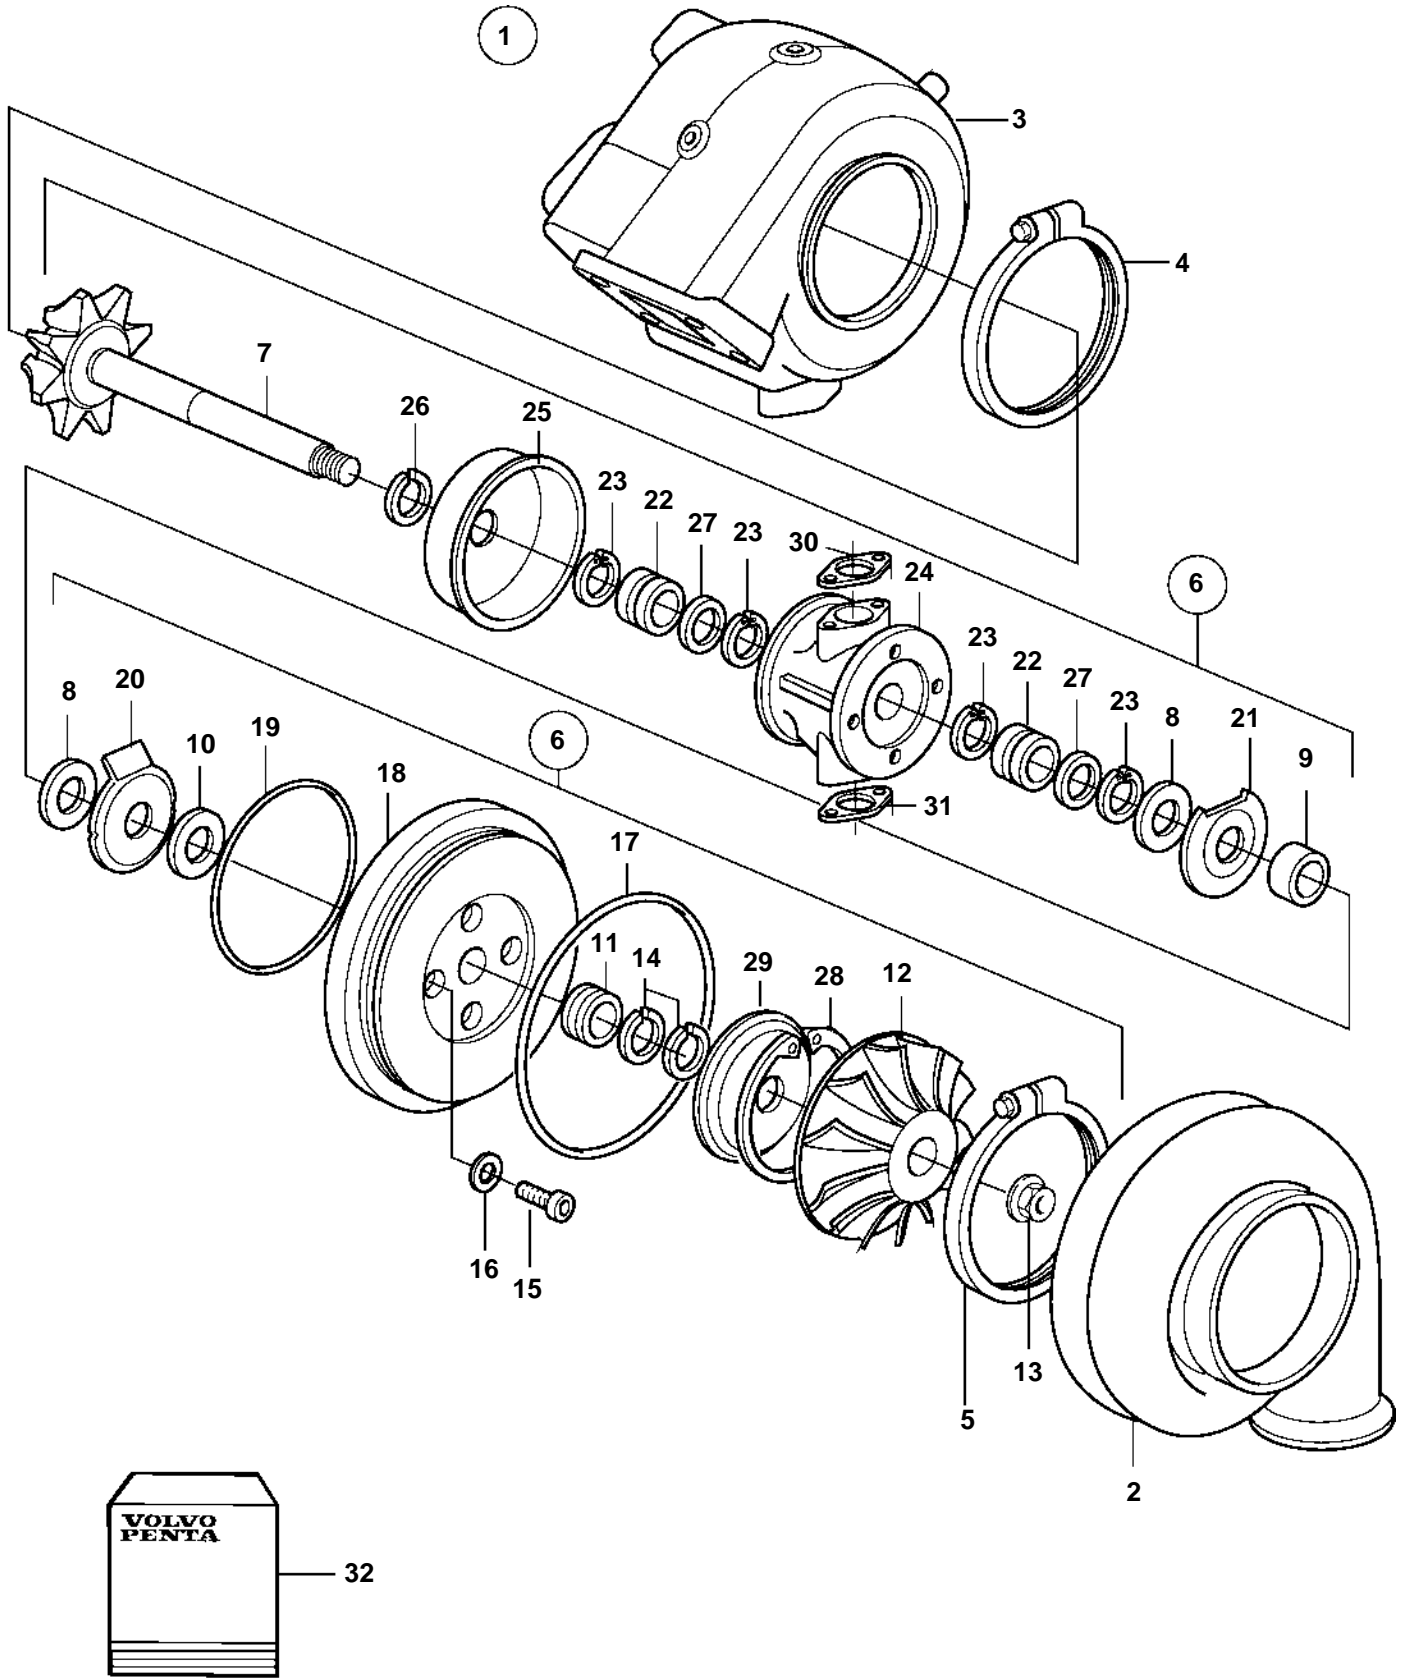

D12C-A MP, D12D-A MP, D12D-B MP, D12D-C MP

**D12C-A MP, D12D-A MP, D12D-B MP, D12D-C MP**

REF	PART NO.	QTY	DESCRIPTION	NOTES
1	3826598	1	Turbocharger	
	3802116	1	Turbocharger, exch, exch	
2		1	· Compressor housing	
3		1	· Turbine housing	
4		1	· Clamp	
5		1	· Clamp	
6		1	· Rotor unit, balanced	
7		1	· Rotor	
8		2	· Thrust washer	Included in repair kit 3830711.
9		1	· Bushing	
10		1	· Oil deflector ring	
11		1	· Sealing ring	
12		1	· Turbine rotor	
13		1	· Nut	Included in repair kit 3830711.
14		4	· Piston ring	
15		2	· Screw	Included in repair kit 3830711.
16		4	· Washer	
17	3830713	1	· O-ring	Included in repair kit 3830711.
18		1	· Lock	
19		1	· O-ring	Included in repair kit 3830711.
20		1	· Oil deflector	
21		1	· Thrust bearing	Included in repair kit 3830711.
22		2	· Bushing	Included in repair kit 3830711.
23		4	· Lock ring	Included in repair kit 3830711.
24		1	· Bearing housing	
25		1	· Shield	
26		1	· Piston ring	Included in repair kit 3830711.
27		2	· Guide washer	Included in repair kit 3830711.
28		1	· Lock ring	Included in repair kit 3830711.
29		1	· Insert	
30	420641	1	· Gasket	Included in repair kit 3830711.
31	420643	1	· Gasket	Included in repair kit 3830711.
32	877484	1	Repair kit	(3830711)