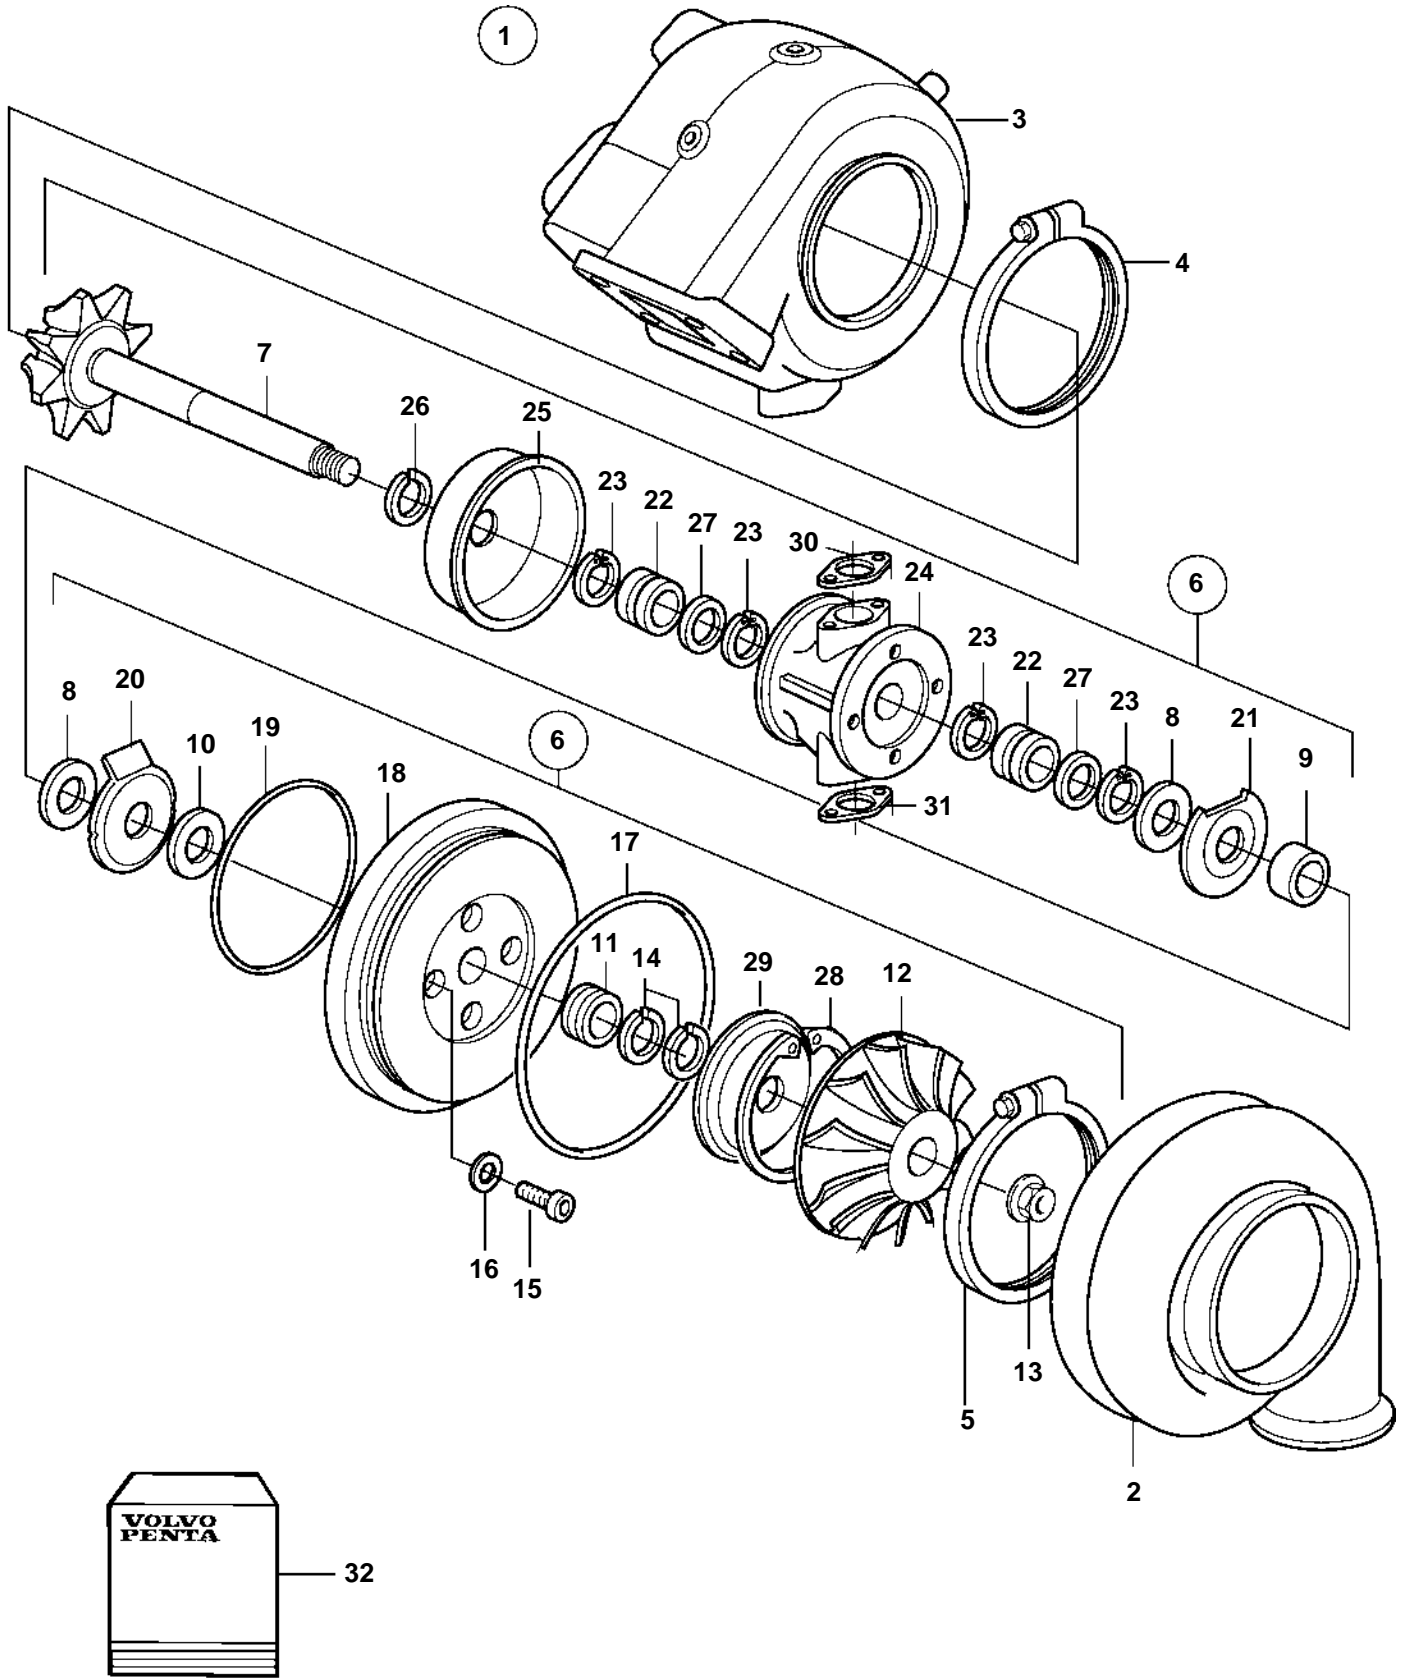

D12C-A MP, D12D-A MP, D12D-B MP, D12D-C MP

D12C-A MP, D12D-A MP, D12D-B MP, D12D-C MP

REF	PART NO.	QTY	DESCRIPTION	NOTES
1	3826598	1	Turbocharger	
	3802116	1	Turbocharger, exch, exch	
2		1	· Compressor housing	
3		1	· Turbine housing	
4		1	· Clamp	
5		1	· Clamp	
6		1	· Rotor unit, balanced	
7		1	· Rotor	
8		2	· Thrust washer	Included in repair kit 3830711.
9		1	· Bushing	
10		1	· Oil deflector ring	
11		1	· Sealing ring	
12		1	· Turbine rotor	
13		1	· Nut	Included in repair kit 3830711.
14		4	· Piston ring	
15		2	· Screw	Included in repair kit 3830711.
16		4	· Washer	
17	3830713	1	· O-ring	Included in repair kit 3830711.
18		1	· Lock	
19		1	· O-ring	Included in repair kit 3830711.
20		1	· Oil deflector	
21		1	· Thrust bearing	Included in repair kit 3830711.
22		2	· Bushing	Included in repair kit 3830711.
23		4	· Lock ring	Included in repair kit 3830711.
24		1	· Bearing housing	
25		1	· Shield	
26		1	· Piston ring	Included in repair kit 3830711.
27		2	· Guide washer	Included in repair kit 3830711.
28		1	· Lock ring	Included in repair kit 3830711.
29		1	· Insert	
30	420641	1	· Gasket	Included in repair kit 3830711.
31	420643	1	· Gasket	Included in repair kit 3830711.
32	877484	1	Repair kit	(3830711)