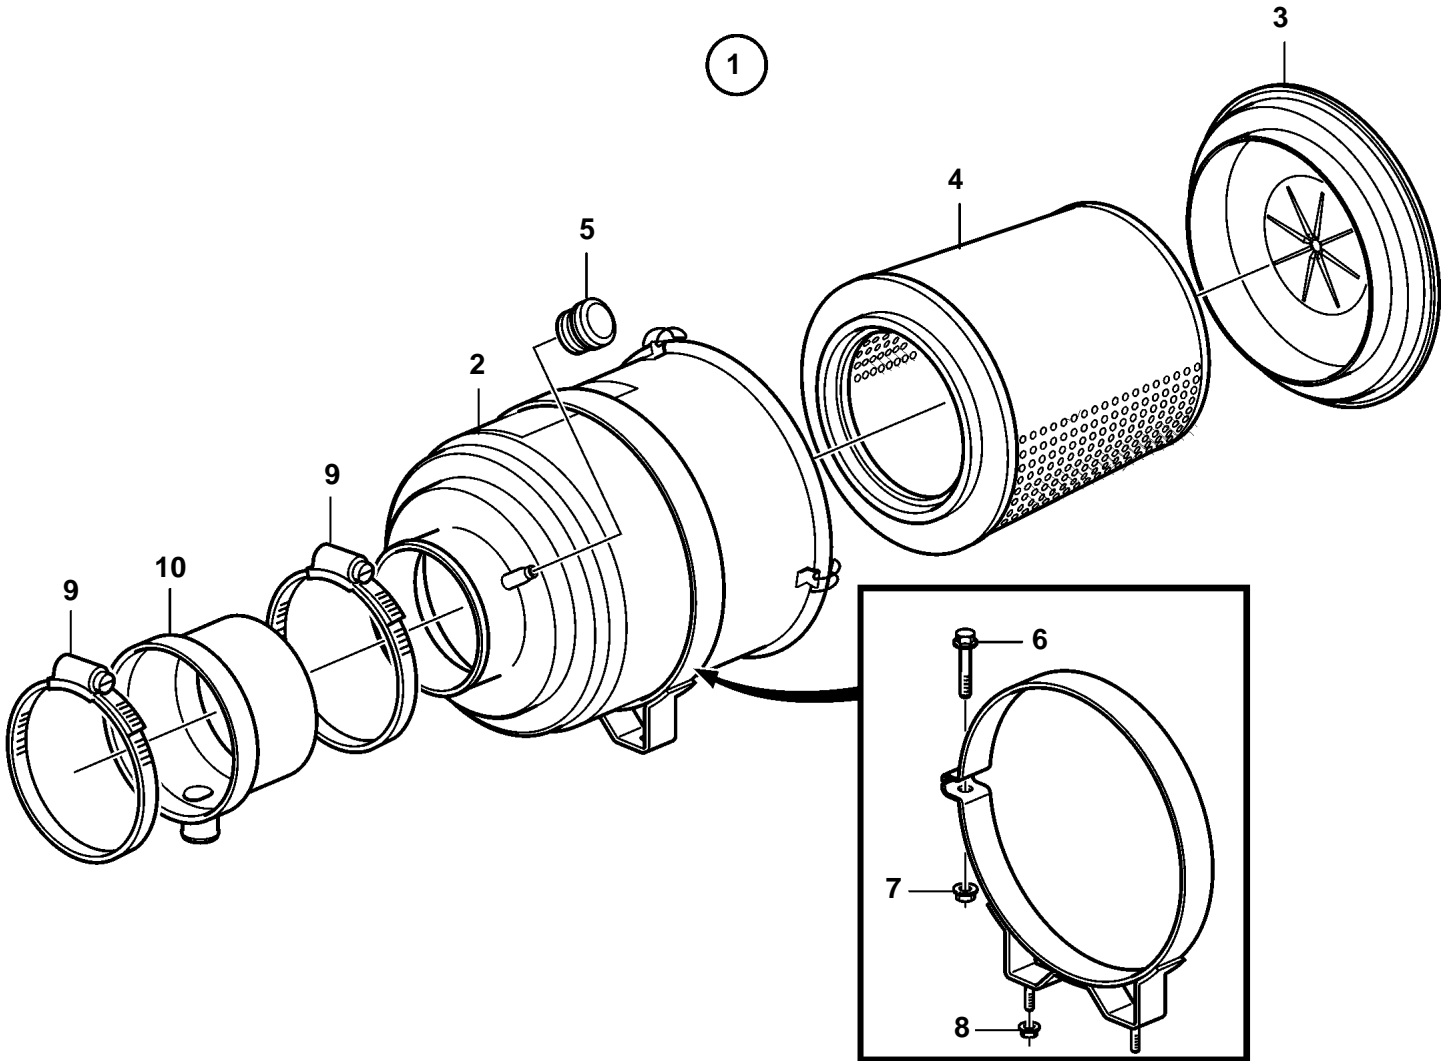

D12D-A MH, D12D-B MH, D12D-C MH, D12D-E MH, D12D-G MH, D12C-A MP, D12D-A MP, D12D-B MP, D12D-C MP, D12D-D MP, D12D-E MP, D12D-F MP

23219

D12D-A MH, D12D-B MH, D12D-C MH, D12D-E MH, D12D-G MH, D12C-A MP, D12D-A MP, D12D-B MP, D12D-C MP, D12D-D MP, D12D-E MP, D12D-F MP

REF	PART NO.	QTY	DESCRIPTION	NOTES
1	3883947	1	Air filter	LATE TYPE
2		1	· Filter housing	
3		1	· Lock	
4	3885441	1	· Air filter insert	
5	3828765	1	· Pressure drop indica	
6		1	· Flange screw	
7		1	· Flange nut	
8	945408	2	Flange nut	
9	961907	2	Hose clamp	
10	3588023	1	Rubber collar