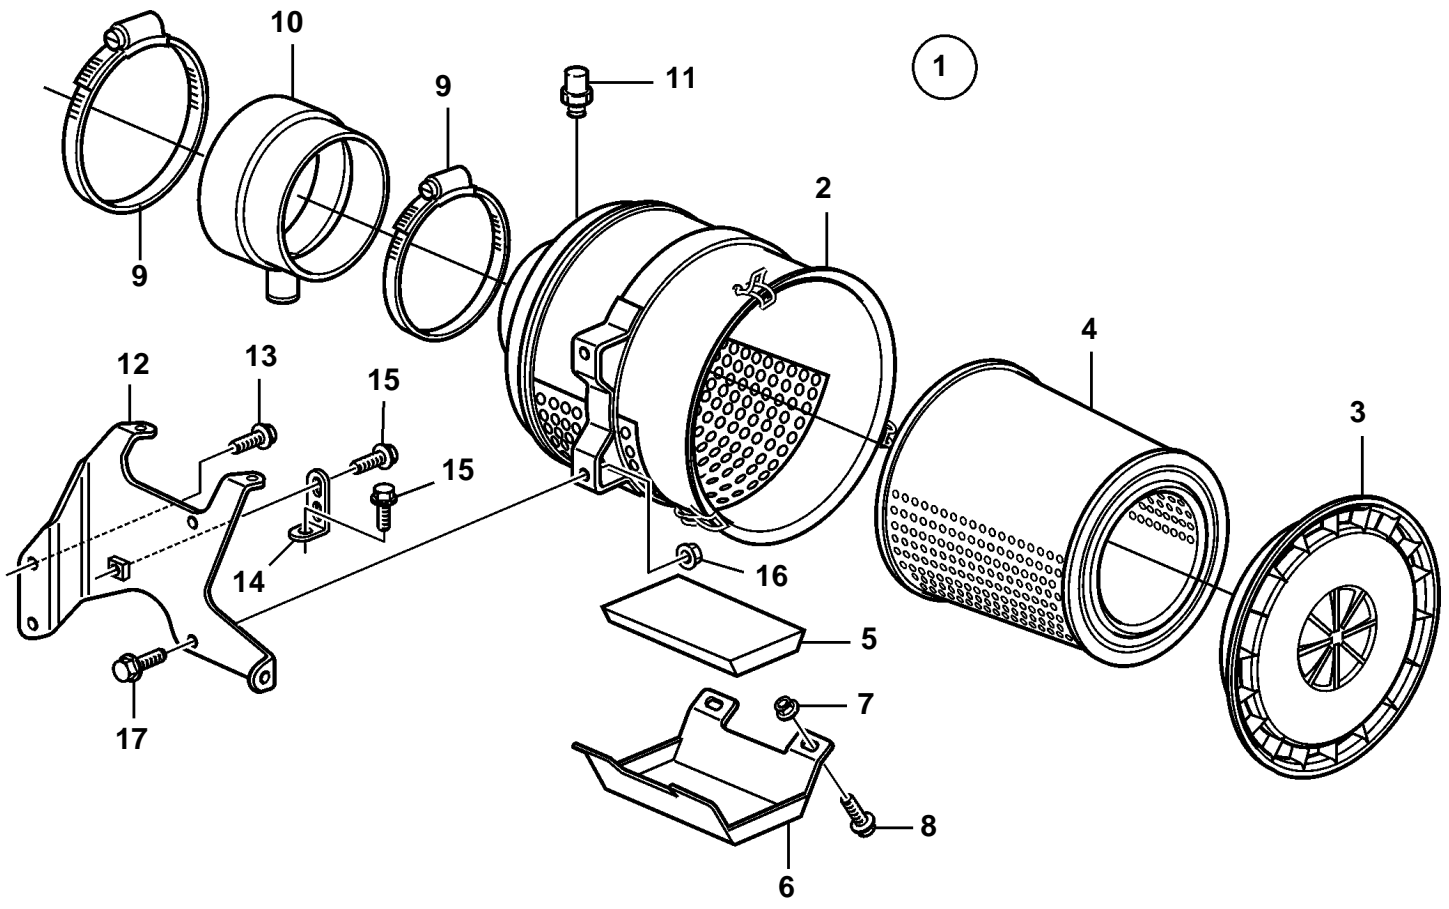

D12C-A MP, D12D-A MP, D12D-C MP

21264

D12C-A MP, D12D-A MP, D12D-C MP

REF	PART NO.	QTY	DESCRIPTION	NOTES
1	3828568	1	Air filter	EARLY TYPE
2		1	· Filter housing	
3		1	· Lock	
4	3828811	1	· Filter insert	
5	3830197	1	Oil collector	
6	3830166	1	Oil trap	
7	963105	4	Lock nut	
8	967949	4	Flange screw	
9	961907	2	Hose clamp	
10	3588023	1	Rubber collar	
11	3828765	1	Pressure drop indica	(842037)
12	3832661	1	Bracket	
13	946472	2	Flange screw	
14	965553	1	Bracket	
15	946440	2	Flange screw	
16	945408	2	Flange nut	
17	946173	2	Flange screw	