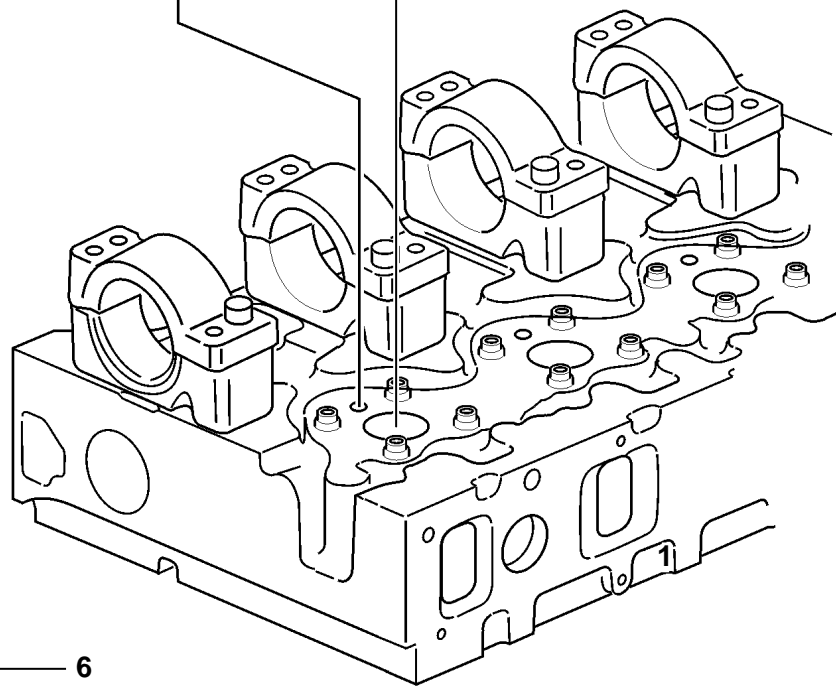

D12C-A MP

6

17759

D12C-A MP

REF	PART NO.	QTY	DESCRIPTION	SEE SEC.	NOTES
1	3827636	6	Unit injector		Only class 2 and 3 as spare part. Could be used together with the remaining classes.
	3803491	6	Unit injector, exch, exch		Only class 2 and 3 as spare part. Could be used together with the remaining classes.
2	276940	6	· Repair kit		
3	276948	1	· · O-ring kit		(276935)
4	20440280	6	Yoke		
5	1547887	6	Screw		
6		6	Overhaul kit	4479	