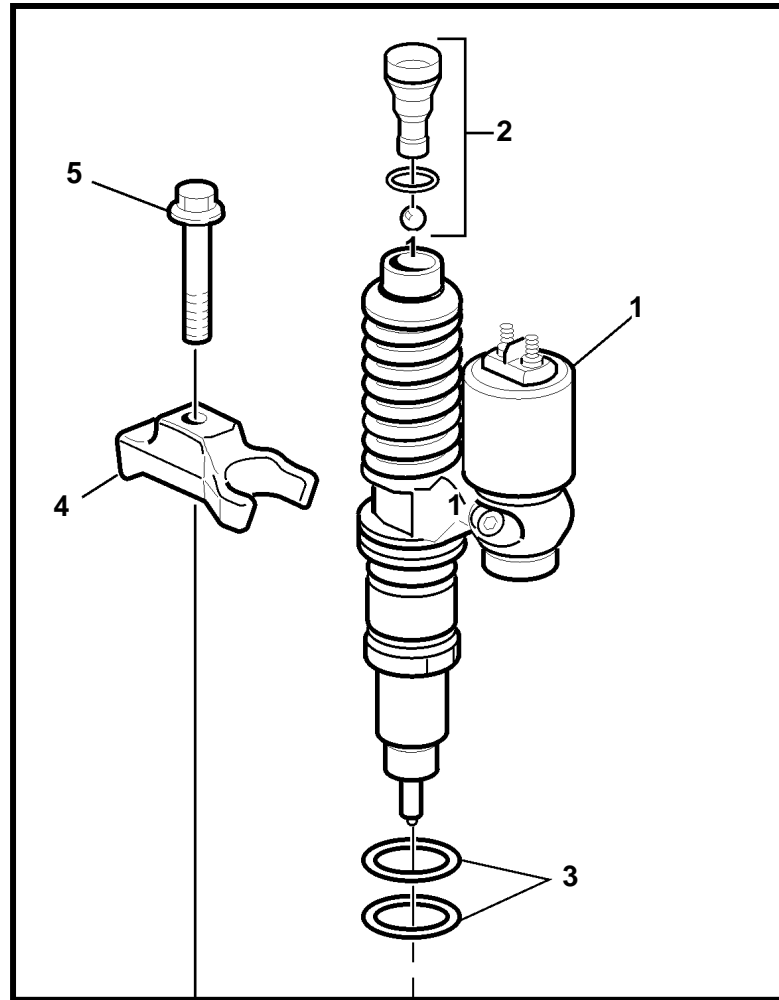

D12C-A MP

6

17759

D12C-A MP

REF	PART NO.	QTY	DESCRIPTION	SEE SEC.	NOTES
1	3827636	6	Unit injector		Only class 2 and 3 as spare part. Could be used together with the remaining classes.
	3803491	6	Unit injector, exch, exch		Only class 2 and 3 as spare part. Could be used together with the remaining classes.
2	276940	6	· Repair kit		
3	276948	1	· · O-ring kit		(276935)
4	20440280	6	Yoke		
5	1547887	6	Screw		
6		6	Overhaul kit	4479	