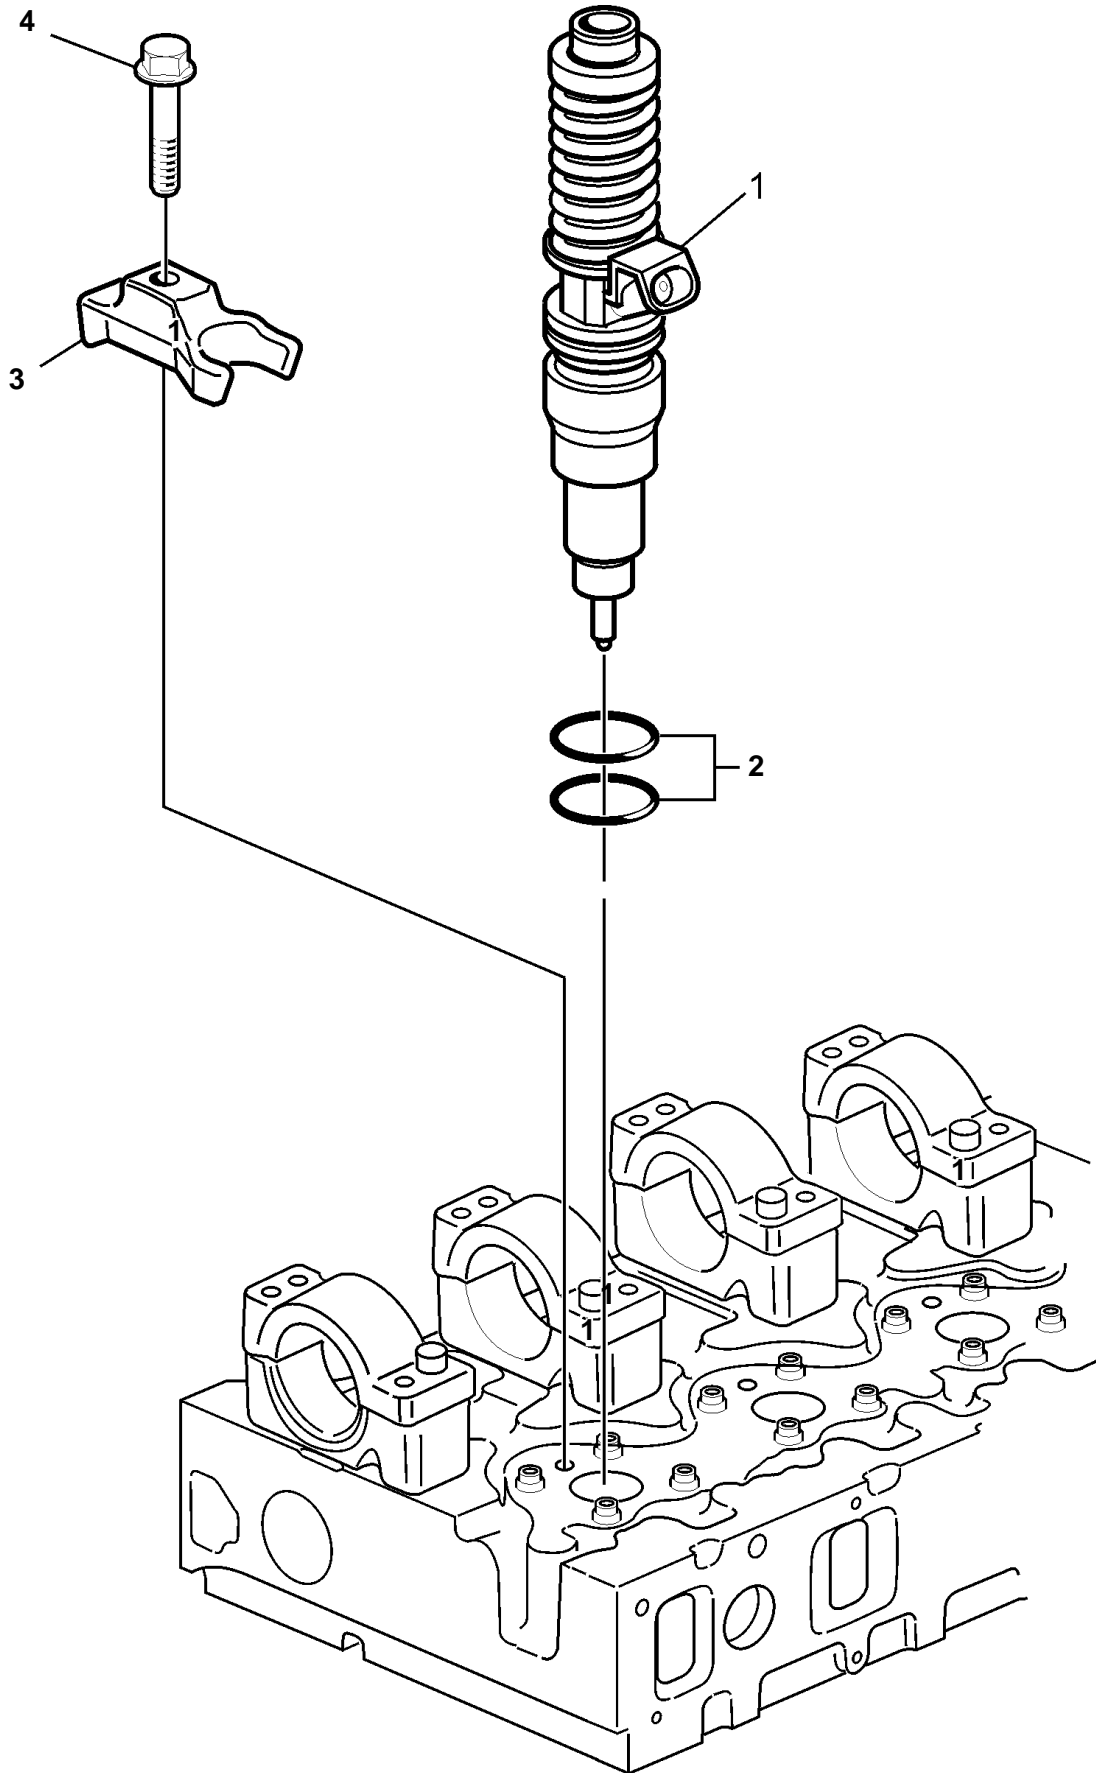

D12D-B MP, D12D-D MP

19939

D12D-B MP, D12D-D MP

REF	PART NO.	QTY	DESCRIPTION
1	3807717	6	Unit injector
	3803917	6	Unit injector, exch, exch
2	276948	1	· O-ring kit
3	20440280	6	Yoke
4	8131597	6	Flange screw