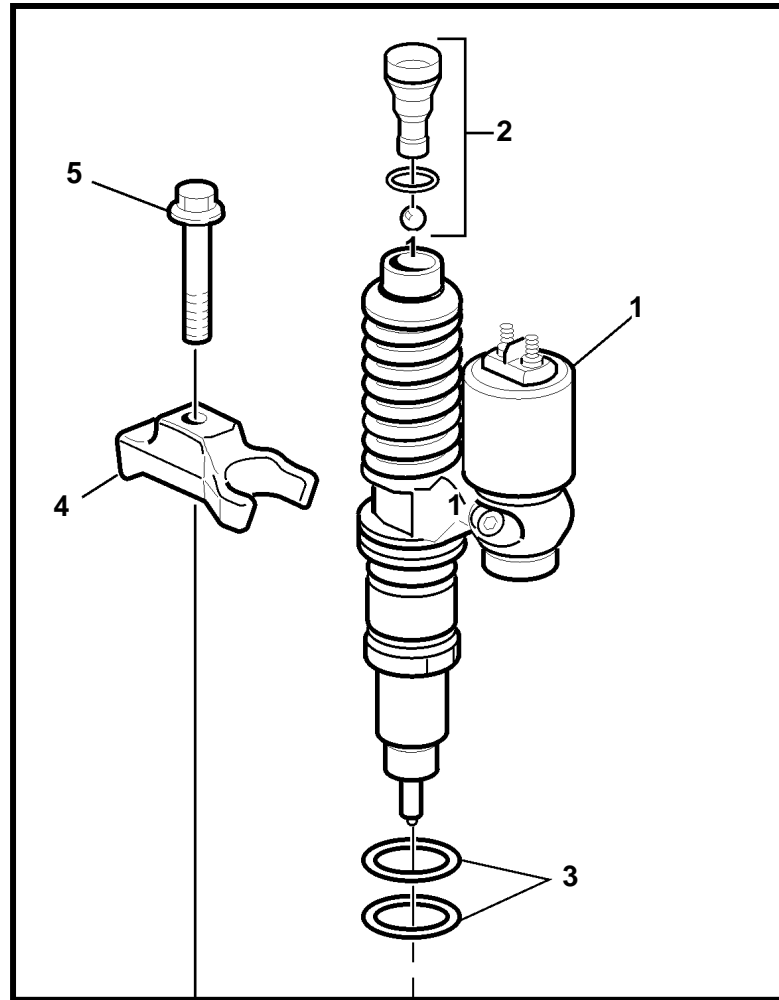

D12D-B MH, D12D-C MH, D12D-E MP, D12D-F MP

6

17759

D12D-B MH, D12D-C MH, D12D-E MP, D12D-F MP

REF	PART NO.	QTY	DESCRIPTION	SEE SEC.	NOTES
1	3801293	6	Unit injector, exch		Only class 2 and 3 as spare part. Could be used together with the remaining classes.
2	276940	1	• Repair kit		
3	276948	1	• O-ring kit		(276935)
4	21168206	6	Yoke		
5	1547887	6	Screw		
6		6	Overhaul kit	21791	