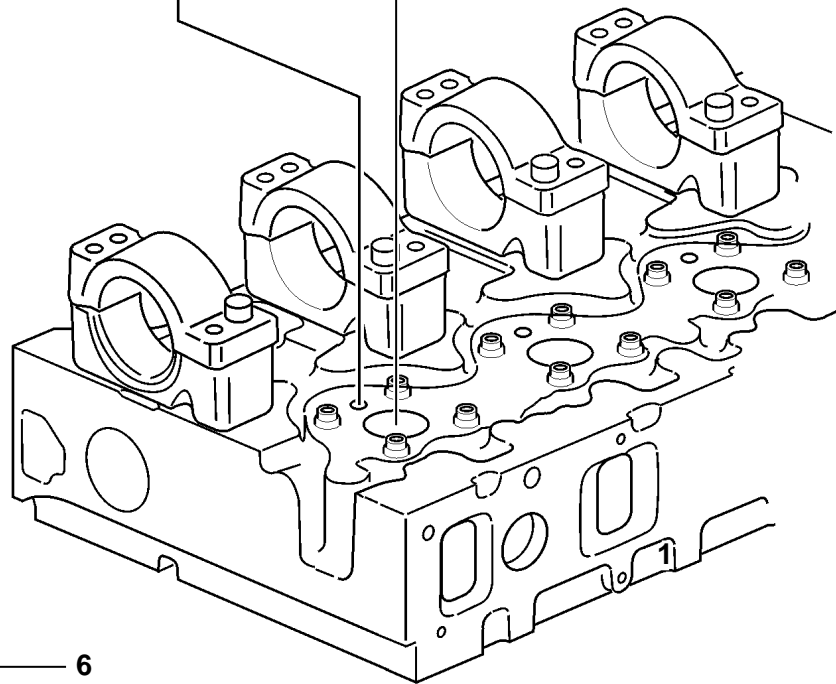

D12D-B MH, D12D-C MH, D12D-E MP, D12D-F MP

6

17759

D12D-B MH, D12D-C MH, D12D-E MP, D12D-F MP

REF	PART NO.	QTY	DESCRIPTION	SEE SEC.	NOTES
1	3801293	6	Unit injector, exch		Only class 2 and 3 as spare part. Could be used together with the remaining classes.
2	276940	1	• Repair kit		
3	276948	1	• O-ring kit		(276935)
4	21168206	6	Yoke		
5	1547887	6	Screw		
6		6	Overhaul kit	21791	