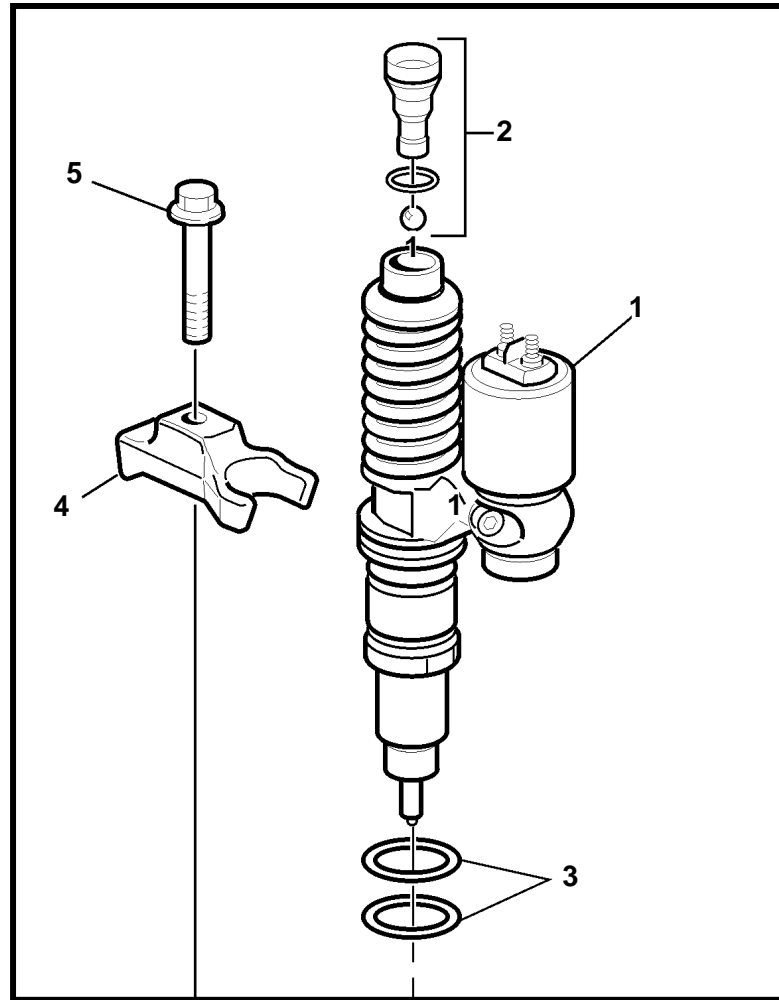

D12D-A MP, D12D-C MP, D12D-E MP, D12D-F MP

6

17759

D12D-A MP, D12D-C MP, D12D-E MP, D12D-F MP

REF	PART NO.	QTY	DESCRIPTION	SEE SEC.	NOTES
1	3836007	6	Unit injector		Only class 2 and 3 as spare part. Could be used together with the remaining classes.
2	276940	1	• Repair kit		
3	276948	1	• O-ring kit		(276935)
4	20440280	6	Yoke		
5	1547887	6	Screw		
6		6	Overhaul kit	4479	