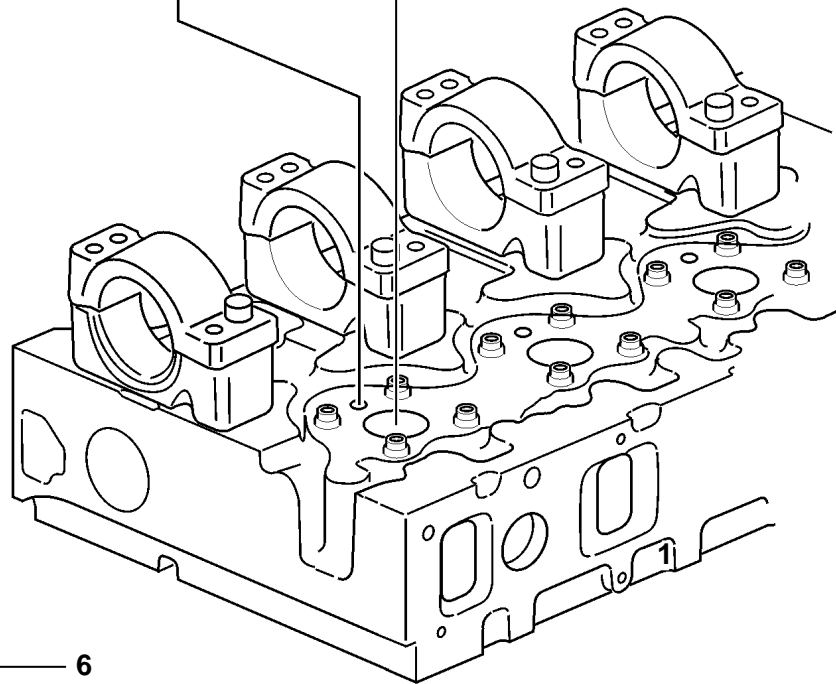

D12D-A MP, D12D-C MP, D12D-E MP, D12D-F MP

6

17759

D12D-A MP, D12D-C MP, D12D-E MP, D12D-F MP

REF	PART NO.	QTY	DESCRIPTION	SEE SEC.	NOTES
1	3836007	6	Unit injector		Only class 2 and 3 as spare part. Could be used together with the remaining classes.
2	276940	1	• Repair kit		
3	276948	1	• O-ring kit		(276935)
4	20440280	6	Yoke		
5	1547887	6	Screw		
6		6	Overhaul kit	4479	