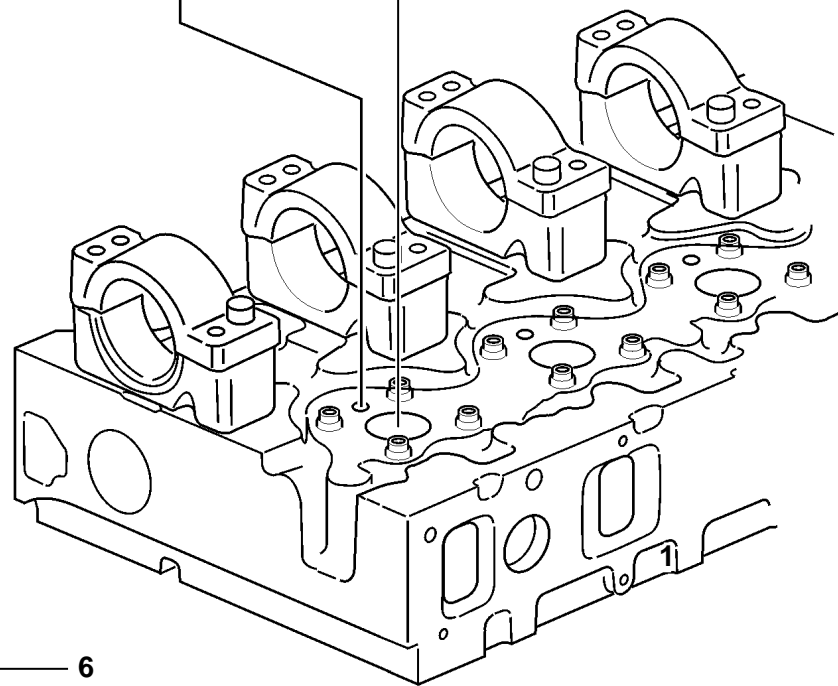

D12D-A MH

6

17759

## D12D-A MH

REF	PART NO.	QTY	DESCRIPTION	SEE SEC.	NOTES
1	3832980	6	Unit injector		Only class 2 and 3 as spare part. Could be used together with the remaining classes., E.U=3803570
	3803570	6	Unit injector, exch, exch		Only class 2 and 3 as spare part. Could be used together with the remaining classes., E.U=3803570
2	276940	6	· Repair kit		
3	276948	1	· O-ring kit		(276935)
4	21168206	6	Yoke		(3165101)
5	1547887	6	Screw		
6		6	Overhaul kit	21791	