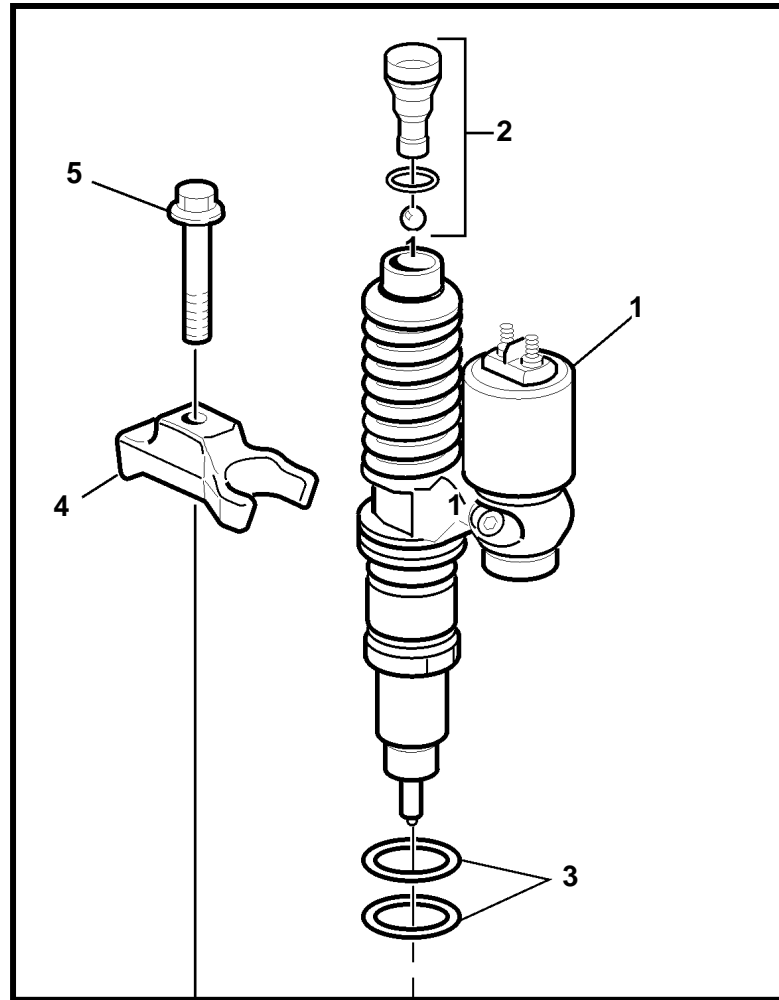

D12D-A MH

6

17759

## D12D-A MH

REF	PART NO.	QTY	DESCRIPTION	SEE SEC.	NOTES
1	3832980	6	Unit injector		Only class 2 and 3 as spare part. Could be used together with the remaining classes., E.U=3803570
	3803570	6	Unit injector, exch, exch		Only class 2 and 3 as spare part. Could be used together with the remaining classes., E.U=3803570
2	276940	6	· Repair kit		
3	276948	1	· O-ring kit		(276935)
4	21168206	6	Yoke		(3165101)
5	1547887	6	Screw		
6		6	Overhaul kit	21791	