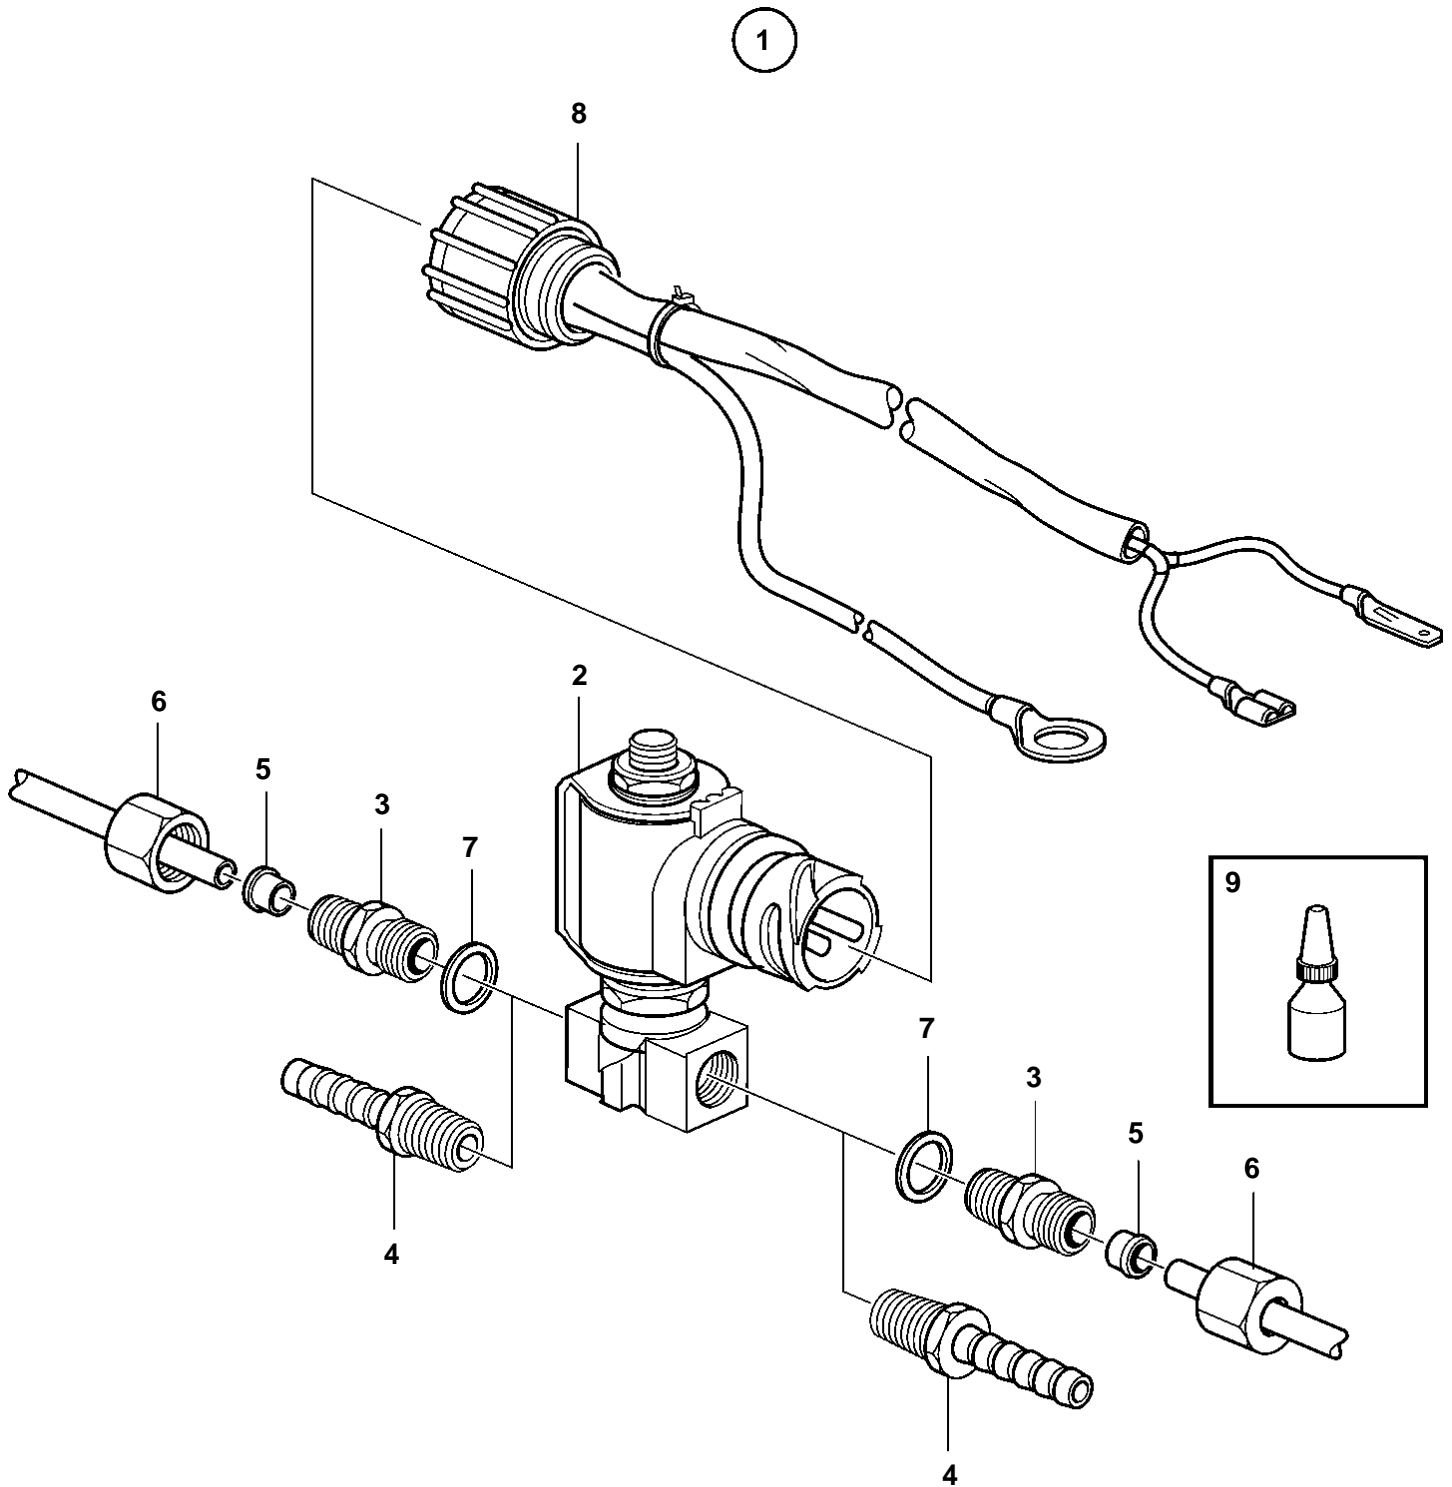

D12D-A MH, D12D-B MH, D12D-C MH, D12D-E MH, D12D-G MH, D12C-A MP, D12D-A MP, D12D-B MP, D12D-C MP, D12D-D MP, D12D-E MP, D12D-F MP

23644

D12D-A MH, D12D-B MH, D12D-C MH, D12D-E MH, D12D-G MH, D12C-A MP, D12D-A MP, D12D-B MP, D12D-C MP, D12D-D MP, D12D-E MP, D12D-F MP

REF	PART NO.	QTY	DESCRIPTION	NOTES
1		1	Fuel valve	
2	70351592	1	· Solenoid valve	
3	944524	2	· Nipple	For Fuel Pipe
4	3825000	2	· Hose nipple	For Fuel Hose
5	980781	2	· Ferrule	
6	956983	2	· Fitting nut	
7	18817	2	· Gasket	
8	3841897	1	· Wiring harness	
9	1161053	1	Locking fluid