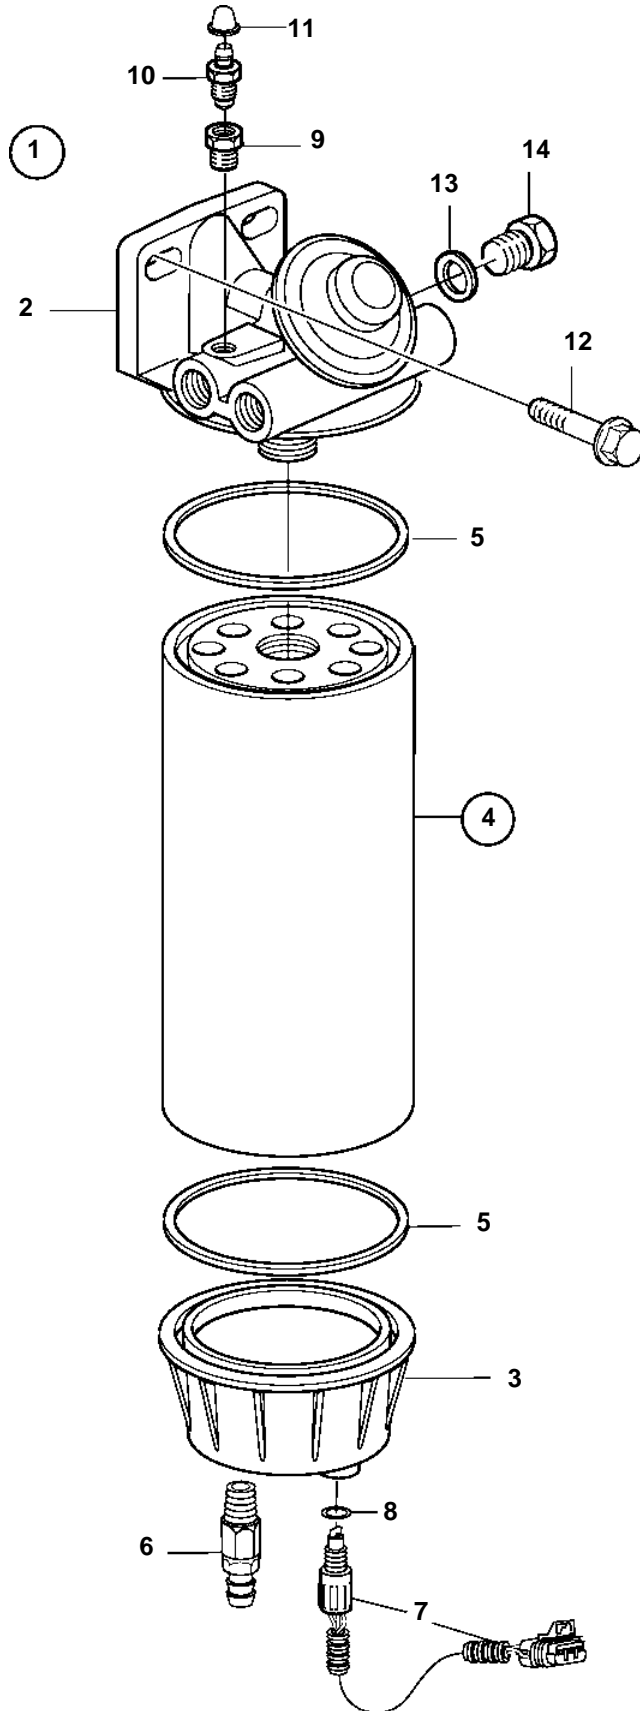

D12D-A MH, D12D-B MH, D12C-A MP, D12D-A MP, D12D-B MP

D12D-A MH, D12D-B MH, D12C-A MP, D12D-A MP, D12D-B MP

REF	PART NO.	QTY	DESCRIPTION	NOTES
1	3817516	1	Fuel filter	REPL BY 3885572
2		1	· Filter housing	
3		1	· Bowl	
4	3817517	1	· Fuel filter kit	(3839469)
5		2	· · Gasket	
6	949918	1	· Shut-off cock	
7	3588916	1	· Alarm kit, water level	
8	3831094	1	· · O-ring	
9		1	· Nipple	
10	20548012	1	· Faucet	(1330191)
11	20547976	1	· Protecting cover	(656456)
12	946472	2	Flange screw	
13	11996	1	Gasket	
14	960631	1	Plug	