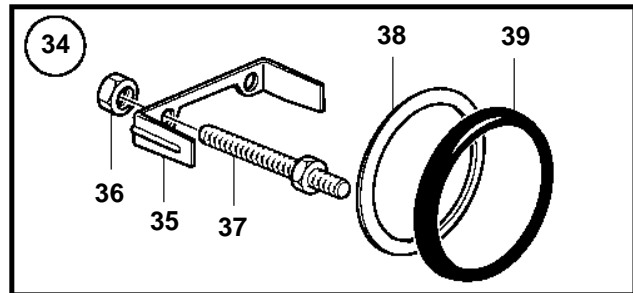

D12D-D MP

D12D-D MP

REF	PART NO.	QTY	DESCRIPTION	NOTES
1	3885694	1	Tachometer	BLACK
	3885695	1	Tachometer	WHITE
2	874916	1	Speedometer	BLACK 0-20 Knots
	874929	1	Speedometer	WHITE 0-20 Knots
	874917	1	Speedometer	Black 0-40 Knots
	874930	1	Speedometer	White 0-40 Knots
	3807508	1	Speedometer	Black, 0-40 mph
		1	Speedometer	White, 0-40 mph
3	874910	1	Turbo pressure gauge	Black 0-3 bar
	874924	1	Turbo pressure gauge	WHITE 0-3 bar
	874920	1	Turbo pressure gauge	BLACK 0-45 psi
	874933	1	Turbo pressure gauge	WHITE 0-45 psi
	874911	1	Pressure gauge, freshwater	Black 0-3 bar
	874912	1	Pressure gauge, sea water	Black 0-3 bar
4	874908	1	Oil pressure gauge, engine	BLACK 0-7 bar
	874923	1	Oil pressure gauge, engine	WHITE 0-7 bar
	874919	1	Oil pressure gauge, engine	Black 0-100 psi
	874932	1	Oil pressure gauge, engine	WHITE 0-100 psi
	874909	1	Oil pressure gauge, reverse gear	BLACK 0-25 bar
	874950	1	Oil pressure gauge, reverse gear	WHITE 0-25 bar
	874951	1	Oil pressure gauge, reverse gear	BLACK 0-350 psi
	874952	1	Oil pressure gauge, reverse gear	WHITE 0-350 psi
5	874904	1	Thermometer, coolant water	Black 0-120°C
	874921	1	Thermometer, coolant water	White 0-120°C
	874918	1	Thermometer, coolant water	Black 40-250 °F
	874931	1	Thermometer, coolant water	White 40-250 °F
	874905	1	Thermometer, oil-engine	BLACK 0-150°C
	874922	1	Thermometer, oil-engine	WHITE 0-150°C
	881857	1	Thermometer, oil-engine	BLACK 40-300 °F
	881858	1	Thermometer, oil-engine	WHITE 40-300 °F
	874906	1	Thermometer, reverse gear	Black 0-120°C
6	874907	1	Thermometer, exhaust temp	BLACK 0-600 °C
7	874913	1	Voltmeter	Black
	874925	1	Voltmeter	WHITE
8	874915	1	Instrument, alarm	BLACK
	874927	1	Instrument, alarm	WHITE
9	874914	1	Fuel gauge	BLACK
	874926	1	Fuel gauge	WHITE
10	3812914	1	Rudder indicator	BLACK
	3812917	1	Rudder indicator	WHITE
11	3809992	1	Water level gauge	Black, Water level gauge
	3809993	1	Water level gauge	WHITE, Water level gauge
12	874709	1	Mounting kit	Black D=52mm
13	874450	1	• Attaching ring	
14	874448	1	• Ring	
15	874707	1	• Gasket	
16	874708	1	Mounting kit	Black D=85mm
17	874449	1	• Attaching ring	
18	874447	1	• Ring	
19	874706	1	• Gasket	
20	874733	1	Mounting kit	Chrome D=52mm
21	874450	1	• Attaching ring	
22	874731	1	• Ring	
23	874707	1	• Gasket	
24	874732	1	Mounting kit	Chrome D=85mm
25	874449	1	• Attaching ring	
26	874730	1	• Ring	
27	874706	1	• Gasket	
28	881611	1	Brace kit	Black D=52mm
29	881607	1	• Brace	
30	881610	2	• Nut	
31	881609	2	• Stud	
32	874707	1	• Gasket