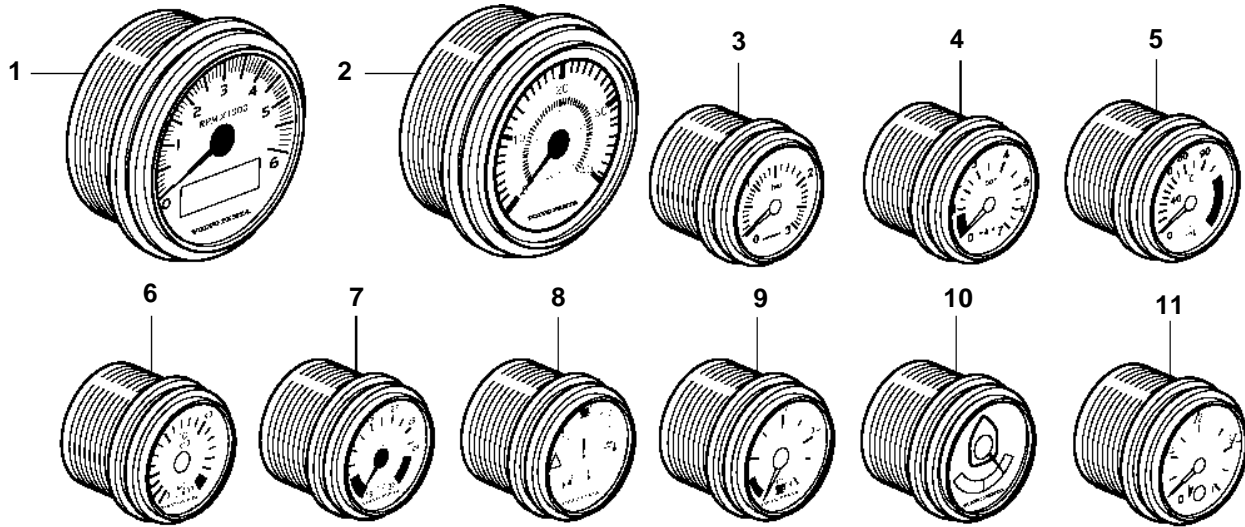

D12D-D MP

D12D-D MP

REF	PART NO.	QTY	DESCRIPTION	NOTES
1	3885694	1	Tachometer	BLACK
	3885695	1	Tachometer	WHITE
2	874916	1	Speedometer	BLACK 0-20 Knots
	874929	1	Speedometer	WHITE 0-20 Knots
	874917	1	Speedometer	Black 0-40 Knots
	874930	1	Speedometer	White 0-40 Knots
	3807508	1	Speedometer	Black, 0-40 mph
		1	Speedometer	White, 0-40 mph
3	874910	1	Turbo pressure gauge	Black 0-3 bar
	874924	1	Turbo pressure gauge	WHITE 0-3 bar
	874920	1	Turbo pressure gauge	BLACK 0-45 psi
	874933	1	Turbo pressure gauge	WHITE 0-45 psi
	874911	1	Pressure gauge, freshwater	Black 0-3 bar
	874912	1	Pressure gauge, sea water	Black 0-3 bar
4	874908	1	Oil pressure gauge, engine	BLACK 0-7 bar
	874923	1	Oil pressure gauge, engine	WHITE 0-7 bar
	874919	1	Oil pressure gauge, engine	Black 0-100 psi
	874932	1	Oil pressure gauge, engine	WHITE 0-100 psi
	874909	1	Oil pressure gauge, reverse gear	BLACK 0-25 bar
	874950	1	Oil pressure gauge, reverse gear	WHITE 0-25 bar
	874951	1	Oil pressure gauge, reverse gear	BLACK 0-350 psi
	874952	1	Oil pressure gauge, reverse gear	WHITE 0-350 psi
5	874904	1	Thermometer, coolant water	Black 0-120°C
	874921	1	Thermometer, coolant water	White 0-120°C
	874918	1	Thermometer, coolant water	Black 40-250 °F
	874931	1	Thermometer, coolant water	White 40-250 °F
	874905	1	Thermometer, oil-engine	BLACK 0-150°C
	874922	1	Thermometer, oil-engine	WHITE 0-150°C
	881857	1	Thermometer, oil-engine	BLACK 40-300 °F
	881858	1	Thermometer, oil-engine	WHITE 40-300 °F
	874906	1	Thermometer, reverse gear	Black 0-120°C
6	874907	1	Thermometer, exhaust temp	BLACK 0-600 °C
7	874913	1	Voltmeter	Black
	874925	1	Voltmeter	WHITE
8	874915	1	Instrument, alarm	BLACK
	874927	1	Instrument, alarm	WHITE
9	874914	1	Fuel gauge	BLACK
	874926	1	Fuel gauge	WHITE
10	3812914	1	Rudder indicator	BLACK
	3812917	1	Rudder indicator	WHITE
11	3809992	1	Water level gauge	Black, Water level gauge
	3809993	1	Water level gauge	WHITE, Water level gauge
12	874709	1	Mounting kit	Black D=52mm
13	874450	1	• Attaching ring	
14	874448	1	• Ring	
15	874707	1	• Gasket	
16	874708	1	Mounting kit	Black D=85mm
17	874449	1	• Attaching ring	
18	874447	1	• Ring	
19	874706	1	• Gasket	
20	874733	1	Mounting kit	Chrome D=52mm
21	874450	1	• Attaching ring	
22	874731	1	• Ring	
23	874707	1	• Gasket	
24	874732	1	Mounting kit	Chrome D=85mm
25	874449	1	• Attaching ring	
26	874730	1	• Ring	
27	874706	1	• Gasket	
28	881611	1	Brace kit	Black D=52mm
29	881607	1	• Brace	
30	881610	2	• Nut	
31	881609	2	• Stud	
32	874707	1	• Gasket