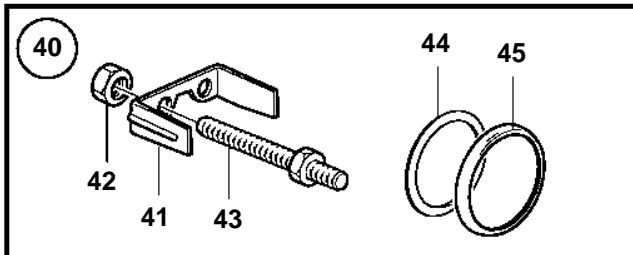

D12D-D MP

D12D-D MP

REF	PART NO.	QTY	DESCRIPTION	NOTES
1	3885694	1	Tachometer	BLACK
	3885695	1	Tachometer	WHITE
2	874916	1	Speedometer	BLACK 0-20 Knots
	874929	1	Speedometer	WHITE 0-20 Knots
	874917	1	Speedometer	Black 0-40 Knots
	874930	1	Speedometer	White 0-40 Knots
	3807508	1	Speedometer	Black, 0-40 mph
		1	Speedometer	White, 0-40 mph
3	874910	1	Turbo pressure gauge	Black 0-3 bar
	874924	1	Turbo pressure gauge	WHITE 0-3 bar
	874920	1	Turbo pressure gauge	BLACK 0-45 psi
	874933	1	Turbo pressure gauge	WHITE 0-45 psi
	874911	1	Pressure gauge, freshwater	Black 0-3 bar
	874912	1	Pressure gauge, sea water	Black 0-3 bar
4	874908	1	Oil pressure gauge, engine	BLACK 0-7 bar
	874923	1	Oil pressure gauge, engine	WHITE 0-7 bar
	874919	1	Oil pressure gauge, engine	Black 0-100 psi
	874932	1	Oil pressure gauge, engine	WHITE 0-100 psi
	874909	1	Oil pressure gauge, reverse gear	BLACK 0-25 bar
	874950	1	Oil pressure gauge, reverse gear	WHITE 0-25 bar
	874951	1	Oil pressure gauge, reverse gear	BLACK 0-350 psi
	874952	1	Oil pressure gauge, reverse gear	WHITE 0-350 psi
5	874904	1	Thermometer, coolant water	Black 0-120°C
	874921	1	Thermometer, coolant water	White 0-120°C
	874918	1	Thermometer, coolant water	Black 40-250 °F
	874931	1	Thermometer, coolant water	White 40-250 °F
	874905	1	Thermometer, oil-engine	BLACK 0-150°C
	874922	1	Thermometer, oil-engine	WHITE 0-150°C
	881857	1	Thermometer, oil-engine	BLACK 40-300 °F
	881858	1	Thermometer, oil-engine	WHITE 40-300 °F
	874906	1	Thermometer, reverse gear	Black 0-120°C
6	874907	1	Thermometer, exhaust temp	BLACK 0-600 °C
7	874913	1	Voltmeter	Black
	874925	1	Voltmeter	WHITE
8	874915	1	Instrument, alarm	BLACK
	874927	1	Instrument, alarm	WHITE
9	874914	1	Fuel gauge	BLACK
	874926	1	Fuel gauge	WHITE
10	3812914	1	Rudder indicator	BLACK
	3812917	1	Rudder indicator	WHITE
11	3809992	1	Water level gauge	Black, Water level gauge
	3809993	1	Water level gauge	WHITE, Water level gauge
12	874709	1	Mounting kit	Black D=52mm
13	874450	1	• Attaching ring	
14	874448	1	• Ring	
15	874707	1	• Gasket	
16	874708	1	Mounting kit	Black D=85mm
17	874449	1	• Attaching ring	
18	874447	1	• Ring	
19	874706	1	• Gasket	
20	874733	1	Mounting kit	Chrome D=52mm
21	874450	1	• Attaching ring	
22	874731	1	• Ring	
23	874707	1	• Gasket	
24	874732	1	Mounting kit	Chrome D=85mm
25	874449	1	• Attaching ring	
26	874730	1	• Ring	
27	874706	1	• Gasket	
28	881611	1	Brace kit	Black D=52mm
29	881607	1	• Brace	
30	881610	2	• Nut	
31	881609	2	• Stud	
32	874707	1	• Gasket