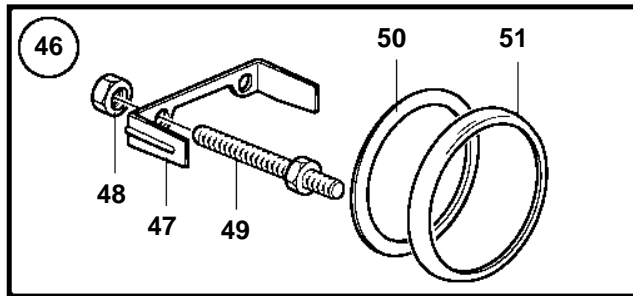

D12D-D MP

D12D-D MP

REF	PART NO.	QTY	DESCRIPTION	NOTES
1	3885694	1	Tachometer	BLACK
	3885695	1	Tachometer	WHITE
2	874916	1	Speedometer	BLACK 0-20 Knots
	874929	1	Speedometer	WHITE 0-20 Knots
	874917	1	Speedometer	Black 0-40 Knots
	874930	1	Speedometer	White 0-40 Knots
	3807508	1	Speedometer	Black, 0-40 mph
		1	Speedometer	White, 0-40 mph
3	874910	1	Turbo pressure gauge	Black 0-3 bar
	874924	1	Turbo pressure gauge	WHITE 0-3 bar
	874920	1	Turbo pressure gauge	BLACK 0-45 psi
	874933	1	Turbo pressure gauge	WHITE 0-45 psi
	874911	1	Pressure gauge, freshwater	Black 0-3 bar
	874912	1	Pressure gauge, sea water	Black 0-3 bar
4	874908	1	Oil pressure gauge, engine	BLACK 0-7 bar
	874923	1	Oil pressure gauge, engine	WHITE 0-7 bar
	874919	1	Oil pressure gauge, engine	Black 0-100 psi
	874932	1	Oil pressure gauge, engine	WHITE 0-100 psi
	874909	1	Oil pressure gauge, reverse gear	BLACK 0-25 bar
	874950	1	Oil pressure gauge, reverse gear	WHITE 0-25 bar
	874951	1	Oil pressure gauge, reverse gear	BLACK 0-350 psi
	874952	1	Oil pressure gauge, reverse gear	WHITE 0-350 psi
5	874904	1	Thermometer, coolant water	Black 0-120°C
	874921	1	Thermometer, coolant water	White 0-120°C
	874918	1	Thermometer, coolant water	Black 40-250 °F
	874931	1	Thermometer, coolant water	White 40-250 °F
	874905	1	Thermometer, oil-engine	BLACK 0-150°C
	874922	1	Thermometer, oil-engine	WHITE 0-150°C
	881857	1	Thermometer, oil-engine	BLACK 40-300 °F
	881858	1	Thermometer, oil-engine	WHITE 40-300 °F
	874906	1	Thermometer, reverse gear	Black 0-120°C
6	874907	1	Thermometer, exhaust temp	BLACK 0-600 °C
7	874913	1	Voltmeter	Black
	874925	1	Voltmeter	WHITE
8	874915	1	Instrument, alarm	BLACK
	874927	1	Instrument, alarm	WHITE
9	874914	1	Fuel gauge	BLACK
	874926	1	Fuel gauge	WHITE
10	3812914	1	Rudder indicator	BLACK
	3812917	1	Rudder indicator	WHITE
11	3809992	1	Water level gauge	Black, Water level gauge
	3809993	1	Water level gauge	WHITE, Water level gauge
12	874709	1	Mounting kit	Black D=52mm
13	874450	1	• Attaching ring	
14	874448	1	• Ring	
15	874707	1	• Gasket	
16	874708	1	Mounting kit	Black D=85mm
17	874449	1	• Attaching ring	
18	874447	1	• Ring	
19	874706	1	• Gasket	
20	874733	1	Mounting kit	Chrome D=52mm
21	874450	1	• Attaching ring	
22	874731	1	• Ring	
23	874707	1	• Gasket	
24	874732	1	Mounting kit	Chrome D=85mm
25	874449	1	• Attaching ring	
26	874730	1	• Ring	
27	874706	1	• Gasket	
28	881611	1	Brace kit	Black D=52mm
29	881607	1	• Brace	
30	881610	2	• Nut	
31	881609	2	• Stud	
32	874707	1	• Gasket