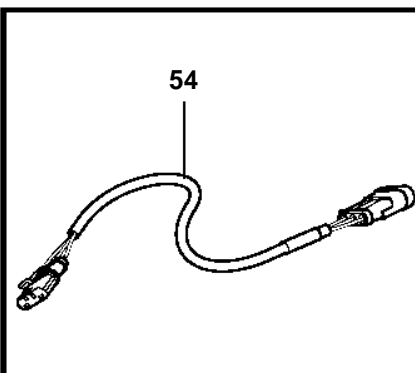

D12D-D MP

D12D-D MP

REF	PART NO.	QTY	DESCRIPTION	NOTES
1	3885694	1	Tachometer	BLACK
	3885695	1	Tachometer	WHITE
2	874916	1	Speedometer	BLACK 0-20 Knots
	874929	1	Speedometer	WHITE 0-20 Knots
	874917	1	Speedometer	Black 0-40 Knots
	874930	1	Speedometer	White 0-40 Knots
	3807508	1	Speedometer	Black, 0-40 mph
		1	Speedometer	White, 0-40 mph
3	874910	1	Turbo pressure gauge	Black 0-3 bar
	874924	1	Turbo pressure gauge	WHITE 0-3 bar
	874920	1	Turbo pressure gauge	BLACK 0-45 psi
	874933	1	Turbo pressure gauge	WHITE 0-45 psi
	874911	1	Pressure gauge, freshwater	Black 0-3 bar
	874912	1	Pressure gauge, sea water	Black 0-3 bar
4	874908	1	Oil pressure gauge, engine	BLACK 0-7 bar
	874923	1	Oil pressure gauge, engine	WHITE 0-7 bar
	874919	1	Oil pressure gauge, engine	Black 0-100 psi
	874932	1	Oil pressure gauge, engine	WHITE 0-100 psi
	874909	1	Oil pressure gauge, reverse gear	BLACK 0-25 bar
	874950	1	Oil pressure gauge, reverse gear	WHITE 0-25 bar
	874951	1	Oil pressure gauge, reverse gear	BLACK 0-350 psi
	874952	1	Oil pressure gauge, reverse gear	WHITE 0-350 psi
5	874904	1	Thermometer, coolant water	Black 0-120°C
	874921	1	Thermometer, coolant water	White 0-120°C
	874918	1	Thermometer, coolant water	Black 40-250 °F
	874931	1	Thermometer, coolant water	White 40-250 °F
	874905	1	Thermometer, oil-engine	BLACK 0-150°C
	874922	1	Thermometer, oil-engine	WHITE 0-150°C
	881857	1	Thermometer, oil-engine	BLACK 40-300 °F
	881858	1	Thermometer, oil-engine	WHITE 40-300 °F
	874906	1	Thermometer, reverse gear	Black 0-120°C
6	874907	1	Thermometer, exhaust temp	BLACK 0-600 °C
7	874913	1	Voltmeter	Black
	874925	1	Voltmeter	WHITE
8	874915	1	Instrument, alarm	BLACK
	874927	1	Instrument, alarm	WHITE
9	874914	1	Fuel gauge	BLACK
	874926	1	Fuel gauge	WHITE
10	3812914	1	Rudder indicator	BLACK
	3812917	1	Rudder indicator	WHITE
11	3809992	1	Water level gauge	Black, Water level gauge
	3809993	1	Water level gauge	WHITE, Water level gauge
12	874709	1	Mounting kit	Black D=52mm
13	874450	1	• Attaching ring	
14	874448	1	• Ring	
15	874707	1	• Gasket	
16	874708	1	Mounting kit	Black D=85mm
17	874449	1	• Attaching ring	
18	874447	1	• Ring	
19	874706	1	• Gasket	
20	874733	1	Mounting kit	Chrome D=52mm
21	874450	1	• Attaching ring	
22	874731	1	• Ring	
23	874707	1	• Gasket	
24	874732	1	Mounting kit	Chrome D=85mm
25	874449	1	• Attaching ring	
26	874730	1	• Ring	
27	874706	1	• Gasket	
28	881611	1	Brace kit	Black D=52mm
29	881607	1	• Brace	
30	881610	2	• Nut	
31	881609	2	• Stud	
32	874707	1	• Gasket