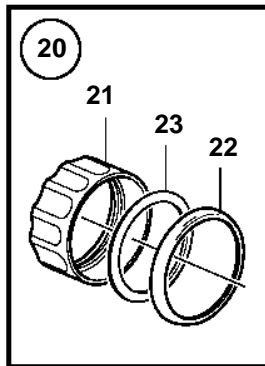

D12D-D MP

D12D-D MP

REF	PART NO.	QTY	DESCRIPTION	NOTES
1	3885694	1	Tachometer	BLACK
	3885695	1	Tachometer	WHITE
2	874916	1	Speedometer	BLACK 0-20 Knots
	874929	1	Speedometer	WHITE 0-20 Knots
	874917	1	Speedometer	Black 0-40 Knots
	874930	1	Speedometer	White 0-40 Knots
	3807508	1	Speedometer	Black, 0-40 mph
		1	Speedometer	White, 0-40 mph
3	874910	1	Turbo pressure gauge	Black 0-3 bar
	874924	1	Turbo pressure gauge	WHITE 0-3 bar
	874920	1	Turbo pressure gauge	BLACK 0-45 psi
	874933	1	Turbo pressure gauge	WHITE 0-45 psi
	874911	1	Pressure gauge, freshwater	Black 0-3 bar
	874912	1	Pressure gauge, sea water	Black 0-3 bar
4	874908	1	Oil pressure gauge, engine	BLACK 0-7 bar
	874923	1	Oil pressure gauge, engine	WHITE 0-7 bar
	874919	1	Oil pressure gauge, engine	Black 0-100 psi
	874932	1	Oil pressure gauge, engine	WHITE 0-100 psi
	874909	1	Oil pressure gauge, reverse gear	BLACK 0-25 bar
	874950	1	Oil pressure gauge, reverse gear	WHITE 0-25 bar
	874951	1	Oil pressure gauge, reverse gear	BLACK 0-350 psi
	874952	1	Oil pressure gauge, reverse gear	WHITE 0-350 psi
5	874904	1	Thermometer, coolant water	Black 0-120°C
	874921	1	Thermometer, coolant water	White 0-120°C
	874918	1	Thermometer, coolant water	Black 40-250 °F
	874931	1	Thermometer, coolant water	White 40-250 °F
	874905	1	Thermometer, oil-engine	BLACK 0-150°C
	874922	1	Thermometer, oil-engine	WHITE 0-150°C
	881857	1	Thermometer, oil-engine	BLACK 40-300 °F
	881858	1	Thermometer, oil-engine	WHITE 40-300 °F
	874906	1	Thermometer, reverse gear	Black 0-120°C
6	874907	1	Thermometer, exhaust temp	BLACK 0-600 °C
7	874913	1	Voltmeter	Black
	874925	1	Voltmeter	WHITE
8	874915	1	Instrument, alarm	BLACK
	874927	1	Instrument, alarm	WHITE
9	874914	1	Fuel gauge	BLACK
	874926	1	Fuel gauge	WHITE
10	3812914	1	Rudder indicator	BLACK
	3812917	1	Rudder indicator	WHITE
11	3809992	1	Water level gauge	Black, Water level gauge
	3809993	1	Water level gauge	WHITE, Water level gauge
12	874709	1	Mounting kit	Black D=52mm
13	874450	1	• Attaching ring	
14	874448	1	• Ring	
15	874707	1	• Gasket	
16	874708	1	Mounting kit	Black D=85mm
17	874449	1	• Attaching ring	
18	874447	1	• Ring	
19	874706	1	• Gasket	
20	874733	1	Mounting kit	Chrome D=52mm
21	874450	1	• Attaching ring	
22	874731	1	• Ring	
23	874707	1	• Gasket	
24	874732	1	Mounting kit	Chrome D=85mm
25	874449	1	• Attaching ring	
26	874730	1	• Ring	
27	874706	1	• Gasket	
28	881611	1	Brace kit	Black D=52mm
29	881607	1	• Brace	
30	881610	2	• Nut	
31	881609	2	• Stud	
32	874707	1	• Gasket