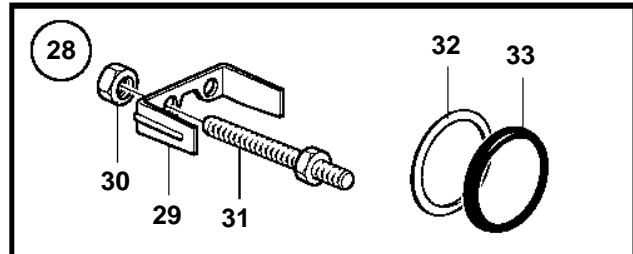

D12D-D MP

D12D-D MP

REF	PART NO.	QTY	DESCRIPTION	NOTES
1	3885694	1	Tachometer	BLACK
	3885695	1	Tachometer	WHITE
2	874916	1	Speedometer	BLACK 0-20 Knots
	874929	1	Speedometer	WHITE 0-20 Knots
	874917	1	Speedometer	Black 0-40 Knots
	874930	1	Speedometer	White 0-40 Knots
	3807508	1	Speedometer	Black, 0-40 mph
		1	Speedometer	White, 0-40 mph
3	874910	1	Turbo pressure gauge	Black 0-3 bar
	874924	1	Turbo pressure gauge	WHITE 0-3 bar
	874920	1	Turbo pressure gauge	BLACK 0-45 psi
	874933	1	Turbo pressure gauge	WHITE 0-45 psi
	874911	1	Pressure gauge, freshwater	Black 0-3 bar
	874912	1	Pressure gauge, sea water	Black 0-3 bar
4	874908	1	Oil pressure gauge, engine	BLACK 0-7 bar
	874923	1	Oil pressure gauge, engine	WHITE 0-7 bar
	874919	1	Oil pressure gauge, engine	Black 0-100 psi
	874932	1	Oil pressure gauge, engine	WHITE 0-100 psi
	874909	1	Oil pressure gauge, reverse gear	BLACK 0-25 bar
	874950	1	Oil pressure gauge, reverse gear	WHITE 0-25 bar
	874951	1	Oil pressure gauge, reverse gear	BLACK 0-350 psi
	874952	1	Oil pressure gauge, reverse gear	WHITE 0-350 psi
5	874904	1	Thermometer, coolant water	Black 0-120°C
	874921	1	Thermometer, coolant water	White 0-120°C
	874918	1	Thermometer, coolant water	Black 40-250 °F
	874931	1	Thermometer, coolant water	White 40-250 °F
	874905	1	Thermometer, oil-engine	BLACK 0-150°C
	874922	1	Thermometer, oil-engine	WHITE 0-150°C
	881857	1	Thermometer, oil-engine	BLACK 40-300 °F
	881858	1	Thermometer, oil-engine	WHITE 40-300 °F
	874906	1	Thermometer, reverse gear	Black 0-120°C
6	874907	1	Thermometer, exhaust temp	BLACK 0-600 °C
7	874913	1	Voltmeter	Black
	874925	1	Voltmeter	WHITE
8	874915	1	Instrument, alarm	BLACK
	874927	1	Instrument, alarm	WHITE
9	874914	1	Fuel gauge	BLACK
	874926	1	Fuel gauge	WHITE
10	3812914	1	Rudder indicator	BLACK
	3812917	1	Rudder indicator	WHITE
11	3809992	1	Water level gauge	Black, Water level gauge
	3809993	1	Water level gauge	WHITE, Water level gauge
12	874709	1	Mounting kit	Black D=52mm
13	874450	1	• Attaching ring	
14	874448	1	• Ring	
15	874707	1	• Gasket	
16	874708	1	Mounting kit	Black D=85mm
17	874449	1	• Attaching ring	
18	874447	1	• Ring	
19	874706	1	• Gasket	
20	874733	1	Mounting kit	Chrome D=52mm
21	874450	1	• Attaching ring	
22	874731	1	• Ring	
23	874707	1	• Gasket	
24	874732	1	Mounting kit	Chrome D=85mm
25	874449	1	• Attaching ring	
26	874730	1	• Ring	
27	874706	1	• Gasket	
28	881611	1	Brace kit	Black D=52mm
29	881607	1	• Brace	
30	881610	2	• Nut	
31	881609	2	• Stud	
32	874707	1	• Gasket