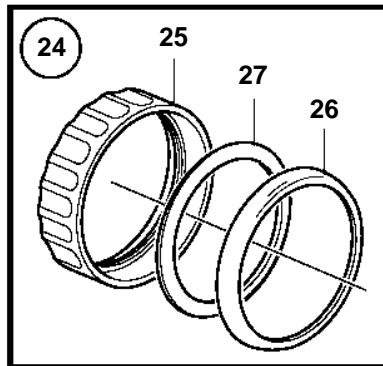

D12D-D MP

D12D-D MP

REF	PART NO.	QTY	DESCRIPTION	NOTES
1	3885694	1	Tachometer	BLACK
	3885695	1	Tachometer	WHITE
2	874916	1	Speedometer	BLACK 0-20 Knots
	874929	1	Speedometer	WHITE 0-20 Knots
	874917	1	Speedometer	Black 0-40 Knots
	874930	1	Speedometer	White 0-40 Knots
	3807508	1	Speedometer	Black, 0-40 mph
		1	Speedometer	White, 0-40 mph
3	874910	1	Turbo pressure gauge	Black 0-3 bar
	874924	1	Turbo pressure gauge	WHITE 0-3 bar
	874920	1	Turbo pressure gauge	BLACK 0-45 psi
	874933	1	Turbo pressure gauge	WHITE 0-45 psi
	874911	1	Pressure gauge, freshwater	Black 0-3 bar
	874912	1	Pressure gauge, sea water	Black 0-3 bar
4	874908	1	Oil pressure gauge, engine	BLACK 0-7 bar
	874923	1	Oil pressure gauge, engine	WHITE 0-7 bar
	874919	1	Oil pressure gauge, engine	Black 0-100 psi
	874932	1	Oil pressure gauge, engine	WHITE 0-100 psi
	874909	1	Oil pressure gauge, reverse gear	BLACK 0-25 bar
	874950	1	Oil pressure gauge, reverse gear	WHITE 0-25 bar
	874951	1	Oil pressure gauge, reverse gear	BLACK 0-350 psi
	874952	1	Oil pressure gauge, reverse gear	WHITE 0-350 psi
5	874904	1	Thermometer, coolant water	Black 0-120°C
	874921	1	Thermometer, coolant water	White 0-120°C
	874918	1	Thermometer, coolant water	Black 40-250 °F
	874931	1	Thermometer, coolant water	White 40-250 °F
	874905	1	Thermometer, oil-engine	BLACK 0-150°C
	874922	1	Thermometer, oil-engine	WHITE 0-150°C
	881857	1	Thermometer, oil-engine	BLACK 40-300 °F
	881858	1	Thermometer, oil-engine	WHITE 40-300 °F
	874906	1	Thermometer, reverse gear	Black 0-120°C
6	874907	1	Thermometer, exhaust temp	BLACK 0-600 °C
7	874913	1	Voltmeter	Black
	874925	1	Voltmeter	WHITE
8	874915	1	Instrument, alarm	BLACK
	874927	1	Instrument, alarm	WHITE
9	874914	1	Fuel gauge	BLACK
	874926	1	Fuel gauge	WHITE
10	3812914	1	Rudder indicator	BLACK
	3812917	1	Rudder indicator	WHITE
11	3809992	1	Water level gauge	Black, Water level gauge
	3809993	1	Water level gauge	WHITE, Water level gauge
12	874709	1	Mounting kit	Black D=52mm
13	874450	1	• Attaching ring	
14	874448	1	• Ring	
15	874707	1	• Gasket	
16	874708	1	Mounting kit	Black D=85mm
17	874449	1	• Attaching ring	
18	874447	1	• Ring	
19	874706	1	• Gasket	
20	874733	1	Mounting kit	Chrome D=52mm
21	874450	1	• Attaching ring	
22	874731	1	• Ring	
23	874707	1	• Gasket	
24	874732	1	Mounting kit	Chrome D=85mm
25	874449	1	• Attaching ring	
26	874730	1	• Ring	
27	874706	1	• Gasket	
28	881611	1	Brace kit	Black D=52mm
29	881607	1	• Brace	
30	881610	2	• Nut	
31	881609	2	• Stud	
32	874707	1	• Gasket