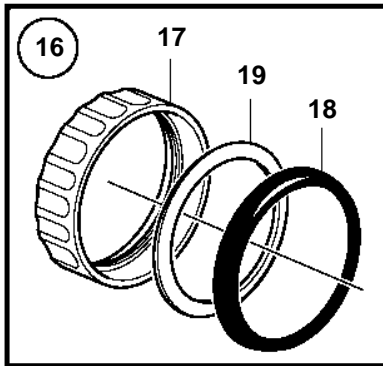

D12D-D MP

D12D-D MP

REF	PART NO.	QTY	DESCRIPTION	NOTES
1	3885694	1	Tachometer	BLACK
	3885695	1	Tachometer	WHITE
2	874916	1	Speedometer	BLACK 0-20 Knots
	874929	1	Speedometer	WHITE 0-20 Knots
	874917	1	Speedometer	Black 0-40 Knots
	874930	1	Speedometer	White 0-40 Knots
	3807508	1	Speedometer	Black, 0-40 mph
		1	Speedometer	White, 0-40 mph
3	874910	1	Turbo pressure gauge	Black 0-3 bar
	874924	1	Turbo pressure gauge	WHITE 0-3 bar
	874920	1	Turbo pressure gauge	BLACK 0-45 psi
	874933	1	Turbo pressure gauge	WHITE 0-45 psi
	874911	1	Pressure gauge, freshwater	Black 0-3 bar
	874912	1	Pressure gauge, sea water	Black 0-3 bar
4	874908	1	Oil pressure gauge, engine	BLACK 0-7 bar
	874923	1	Oil pressure gauge, engine	WHITE 0-7 bar
	874919	1	Oil pressure gauge, engine	Black 0-100 psi
	874932	1	Oil pressure gauge, engine	WHITE 0-100 psi
	874909	1	Oil pressure gauge, reverse gear	BLACK 0-25 bar
	874950	1	Oil pressure gauge, reverse gear	WHITE 0-25 bar
	874951	1	Oil pressure gauge, reverse gear	BLACK 0-350 psi
	874952	1	Oil pressure gauge, reverse gear	WHITE 0-350 psi
5	874904	1	Thermometer, coolant water	Black 0-120°C
	874921	1	Thermometer, coolant water	White 0-120°C
	874918	1	Thermometer, coolant water	Black 40-250 °F
	874931	1	Thermometer, coolant water	White 40-250 °F
	874905	1	Thermometer, oil-engine	BLACK 0-150°C
	874922	1	Thermometer, oil-engine	WHITE 0-150°C
	881857	1	Thermometer, oil-engine	BLACK 40-300 °F
	881858	1	Thermometer, oil-engine	WHITE 40-300 °F
	874906	1	Thermometer, reverse gear	Black 0-120°C
6	874907	1	Thermometer, exhaust temp	BLACK 0-600 °C
7	874913	1	Voltmeter	Black
	874925	1	Voltmeter	WHITE
8	874915	1	Instrument, alarm	BLACK
	874927	1	Instrument, alarm	WHITE
9	874914	1	Fuel gauge	BLACK
	874926	1	Fuel gauge	WHITE
10	3812914	1	Rudder indicator	BLACK
	3812917	1	Rudder indicator	WHITE
11	3809992	1	Water level gauge	Black, Water level gauge
	3809993	1	Water level gauge	WHITE, Water level gauge
12	874709	1	Mounting kit	Black D=52mm
13	874450	1	• Attaching ring	
14	874448	1	• Ring	
15	874707	1	• Gasket	
16	874708	1	Mounting kit	Black D=85mm
17	874449	1	• Attaching ring	
18	874447	1	• Ring	
19	874706	1	• Gasket	
20	874733	1	Mounting kit	Chrome D=52mm
21	874450	1	• Attaching ring	
22	874731	1	• Ring	
23	874707	1	• Gasket	
24	874732	1	Mounting kit	Chrome D=85mm
25	874449	1	• Attaching ring	
26	874730	1	• Ring	
27	874706	1	• Gasket	
28	881611	1	Brace kit	Black D=52mm
29	881607	1	• Brace	
30	881610	2	• Nut	
31	881609	2	• Stud	
32	874707	1	• Gasket