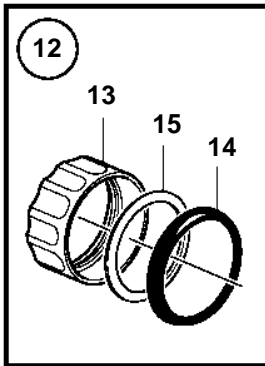

D12D-D MP

D12D-D MP

REF	PART NO.	QTY	DESCRIPTION	NOTES
1	3885694	1	Tachometer	BLACK
	3885695	1	Tachometer	WHITE
2	874916	1	Speedometer	BLACK 0-20 Knots
	874929	1	Speedometer	WHITE 0-20 Knots
	874917	1	Speedometer	Black 0-40 Knots
	874930	1	Speedometer	White 0-40 Knots
	3807508	1	Speedometer	Black, 0-40 mph
		1	Speedometer	White, 0-40 mph
3	874910	1	Turbo pressure gauge	Black 0-3 bar
	874924	1	Turbo pressure gauge	WHITE 0-3 bar
	874920	1	Turbo pressure gauge	BLACK 0-45 psi
	874933	1	Turbo pressure gauge	WHITE 0-45 psi
	874911	1	Pressure gauge, freshwater	Black 0-3 bar
	874912	1	Pressure gauge, sea water	Black 0-3 bar
4	874908	1	Oil pressure gauge, engine	BLACK 0-7 bar
	874923	1	Oil pressure gauge, engine	WHITE 0-7 bar
	874919	1	Oil pressure gauge, engine	Black 0-100 psi
	874932	1	Oil pressure gauge, engine	WHITE 0-100 psi
	874909	1	Oil pressure gauge, reverse gear	BLACK 0-25 bar
	874950	1	Oil pressure gauge, reverse gear	WHITE 0-25 bar
	874951	1	Oil pressure gauge, reverse gear	BLACK 0-350 psi
	874952	1	Oil pressure gauge, reverse gear	WHITE 0-350 psi
5	874904	1	Thermometer, coolant water	Black 0-120°C
	874921	1	Thermometer, coolant water	White 0-120°C
	874918	1	Thermometer, coolant water	Black 40-250 °F
	874931	1	Thermometer, coolant water	White 40-250 °F
	874905	1	Thermometer, oil-engine	BLACK 0-150°C
	874922	1	Thermometer, oil-engine	WHITE 0-150°C
	881857	1	Thermometer, oil-engine	BLACK 40-300 °F
	881858	1	Thermometer, oil-engine	WHITE 40-300 °F
	874906	1	Thermometer, reverse gear	Black 0-120°C
6	874907	1	Thermometer, exhaust temp	BLACK 0-600 °C
7	874913	1	Voltmeter	Black
	874925	1	Voltmeter	WHITE
8	874915	1	Instrument, alarm	BLACK
	874927	1	Instrument, alarm	WHITE
9	874914	1	Fuel gauge	BLACK
	874926	1	Fuel gauge	WHITE
10	3812914	1	Rudder indicator	BLACK
	3812917	1	Rudder indicator	WHITE
11	3809992	1	Water level gauge	Black, Water level gauge
	3809993	1	Water level gauge	WHITE, Water level gauge
12	874709	1	Mounting kit	Black D=52mm
13	874450	1	• Attaching ring	
14	874448	1	• Ring	
15	874707	1	• Gasket	
16	874708	1	Mounting kit	Black D=85mm
17	874449	1	• Attaching ring	
18	874447	1	• Ring	
19	874706	1	• Gasket	
20	874733	1	Mounting kit	Chrome D=52mm
21	874450	1	• Attaching ring	
22	874731	1	• Ring	
23	874707	1	• Gasket	
24	874732	1	Mounting kit	Chrome D=85mm
25	874449	1	• Attaching ring	
26	874730	1	• Ring	
27	874706	1	• Gasket	
28	881611	1	Brace kit	Black D=52mm
29	881607	1	• Brace	
30	881610	2	• Nut	
31	881609	2	• Stud	
32	874707	1	• Gasket