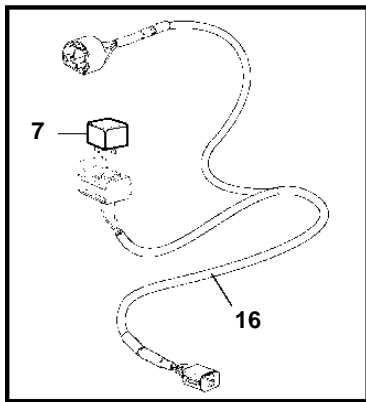

D12D-C MH, D12D-C MP, D12D-D MP

24107

Upd: 2009-12-16

24107

7740680 - 30 - 21877

D12D-C MH, D12D-C MP, D12D-D MP

REF	PART NO.	QTY	DESCRIPTION	SEE SEC.	NOTES
1	3884818	1	Display		Replaced by 3849972
	3849972	1	Display		Replaced by 3595108
	3595108	1	Display		Replaced by 21173162
	21173162	1	Display		
2	830928	4	• Stud		
3	830930	4	• Nut		
4	3588207	1	• Cable kit		
5	881786	1	Cable kit		
6	977184	1	Housing		
7	873765	1	Relay		12V
	20374662	1	Relay		24V
8	874789	1	Cable kit		PCU-HCU, 6 pole., L=5.0m
	889550	1	Cable		PCU-HCU, 6 pole., L=7.0m
	889551	1	Cable		PCU-HCU, 6 pole., L=9.0m
	889552	1	Cable		PCU-HCU, 6 pole., L=11.0m
	888013	1	Cable		PCU-HCU, 6 pole., L=13.0m
	3889410	1	Extension cable\verl		Extension cables. Multilink, 6-pin., L=1.5m
	3842733	1	Extension cable\verl		Extension cables. Multilink, 6-pin., L=3.0m
	3842734	1	Extension cable\verl		Extension cables. Multilink, 6-pin., L=5.0m
	3842735	1	Extension cable\verl		Extension cables. Multilink, 6-pin., L=7.0m
	3842736	1	Extension cable\verl		Extension cables. Multilink, 6-pin., L=9.0m
	3842737	1	Extension cable\verl		Extension cables. Multilink, 6-pin., L=11.0m
	21172469	1	Extension cable\verl		Extension cables. Multilink, 6-pin., L=20m
	21172470	1	Extension cable\verl		Extension cables. Multilink, 6-pin., L=40m
	3587145	1	Cable		Extension cable for control pontentiometer. 3-polig. L=2,0m
9	21122603	1	Cable		Engine-PCU cable., L=3.0m
	21122605	1	Cable		Engine-PCU cable., L=5.0m
10	874676	1	Cable kit		EVC control lever cable, 6-pole., L=1.5m
11	3588972	1	Cable kit		Y-connector bus cable, 6-pole., L=0.5m
12	3587070	1	Starter switch, set		Kit with 2 key switch with identical key.
13	3587071	1	Starter switch		
14	859955	1	• Plastic nut		
15	859953	1	• Key		State key code when ordering.
			• Bulletin 49-30	49-30-EN	Key P/N 859953
16	888004	1	Cable, starter switch		
17	3884481	X	Control unit, not programmed		HCU. Software ordered separately or downloaded with VODIA.
	3586261	X	Software		Warehouse programming. This p/n can not be ordered, but will be used for invoicing.
	3586259	X	Software		Vodia-programming. This p/n can not be ordered, but will be used for invoicing.
18	3884480	X	Control unit, not programmed		PCU. Software ordered separately or downloaded with VODIA.
	3586267	X	Software		Warehouse programming. This p/n can not be ordered, but will be used for invoicing.
	3586266	X	Software		Vodia-programming. This p/n can not be ordered, but will be used for invoicing.
19	3886666	1	Cable		L=1.5m
	21166002	1	Wiring harness		7m
	21166003	1	Wiring harness		9m
	21166004	1	Wiring harness		13m
20	874807	1	Cable kit, fuel, water, rudder		
21	3588206	1	Cable kit, y-split		
22	3808852	1	Cable kit, instruments, panels		