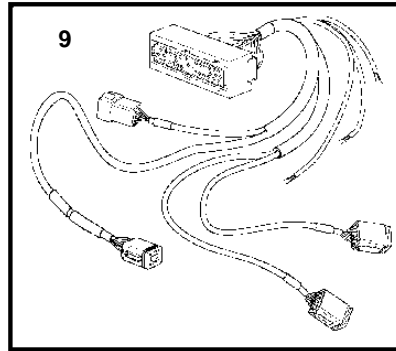

D12D-C MH, D12D-C MP, D12D-D MP

24107

Upd: 2009-12-16

24107

7740680 - 30 - 21877

D12D-C MH, D12D-C MP, D12D-D MP

REF	PART NO.	QTY	DESCRIPTION	SEE SEC.	NOTES
1	3884818	1	Display		Replaced by 3849972
	3849972	1	Display		Replaced by 3595108
	3595108	1	Display		Replaced by 21173162
	21173162	1	Display		
2	830928	4	• Stud		
3	830930	4	• Nut		
4	3588207	1	• Cable kit		
5	881786	1	Cable kit		
6	977184	1	Housing		
7	873765	1	Relay		12V
	20374662	1	Relay		24V
8	874789	1	Cable kit		PCU-HCU, 6 pole., L=5.0m
	889550	1	Cable		PCU-HCU, 6 pole., L=7.0m
	889551	1	Cable		PCU-HCU, 6 pole., L=9.0m
	889552	1	Cable		PCU-HCU, 6 pole., L=11.0m
	888013	1	Cable		PCU-HCU, 6 pole., L=13.0m
	3889410	1	Extension cable\verl		Extension cables. Multilink, 6-pin., L=1.5m
	3842733	1	Extension cable\verl		Extension cables. Multilink, 6-pin., L=3.0m
	3842734	1	Extension cable\verl		Extension cables. Multilink, 6-pin., L=5.0m
	3842735	1	Extension cable\verl		Extension cables. Multilink, 6-pin., L=7.0m
	3842736	1	Extension cable\verl		Extension cables. Multilink, 6-pin., L=9.0m
	3842737	1	Extension cable\verl		Extension cables. Multilink, 6-pin., L=11.0m
	21172469	1	Extension cable\verl		Extension cables. Multilink, 6-pin., L=20m
	21172470	1	Extension cable\verl		Extension cables. Multilink, 6-pin., L=40m
	3587145	1	Cable		Extension cable for control pontentiometer. 3-polig. L=2,0m
9	21122603	1	Cable		Engine-PCU cable., L=3.0m
	21122605	1	Cable		Engine-PCU cable., L=5.0m
10	874676	1	Cable kit		EVC control lever cable, 6-pole., L=1.5m
11	3588972	1	Cable kit		Y-connector bus cable, 6-pole., L=0.5m
12	3587070	1	Starter switch, set		Kit with 2 key switch with identical key.
13	3587071	1	Starter switch		
14	859955	1	• Plastic nut		
15	859953	1	• Key		State key code when ordering.
			• Bulletin 49-30	49-30-EN	Key P/N 859953
16	888004	1	Cable, starter switch		
17	3884481	X	Control unit, not programmed		HCU. Software ordered separately or downloaded with VODIA.
	3586261	X	Software		Warehouse programming. This p/n can not be ordered, but will be used for invoicing.
	3586259	X	Software		Vodia-programming. This p/n can not be ordered, but will be used for invoicing.
18	3884480	X	Control unit, not programmed		PCU. Software ordered separately or downloaded with VODIA.
	3586267	X	Software		Warehouse programming. This p/n can not be ordered, but will be used for invoicing.
	3586266	X	Software		Vodia-programming. This p/n can not be ordered, but will be used for invoicing.
19	3886666	1	Cable		L=1.5m
	21166002	1	Wiring harness		7m
	21166003	1	Wiring harness		9m
	21166004	1	Wiring harness		13m
20	874807	1	Cable kit, fuel, water, rudder		
21	3588206	1	Cable kit, y-split		
22	3808852	1	Cable kit, instruments, panels		