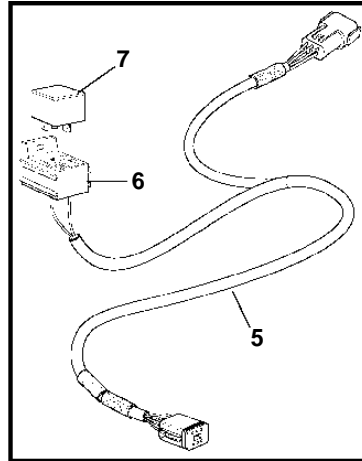

D12D-C MH, D12D-C MP, D12D-D MP

24107

Upd: 2009-12-16

24107

7740680 - 30 - 21877

D12D-C MH, D12D-C MP, D12D-D MP

REF	PART NO.	QTY	DESCRIPTION	SEE SEC.	NOTES
1	3884818	1	Display		Replaced by 3849972
	3849972	1	Display		Replaced by 3595108
	3595108	1	Display		Replaced by 21173162
	21173162	1	Display		
2	830928	4	• Stud		
3	830930	4	• Nut		
4	3588207	1	• Cable kit		
5	881786	1	Cable kit		
6	977184	1	Housing		
7	873765	1	Relay		12V
	20374662	1	Relay		24V
8	874789	1	Cable kit		PCU-HCU, 6 pole., L=5.0m
	889550	1	Cable		PCU-HCU, 6 pole., L=7.0m
	889551	1	Cable		PCU-HCU, 6 pole., L=9.0m
	889552	1	Cable		PCU-HCU, 6 pole., L=11.0m
	888013	1	Cable		PCU-HCU, 6 pole., L=13.0m
	3889410	1	Extension cable\verl		Extension cables. Multilink, 6-pin., L=1.5m
	3842733	1	Extension cable\verl		Extension cables. Multilink, 6-pin., L=3.0m
	3842734	1	Extension cable\verl		Extension cables. Multilink, 6-pin., L=5.0m
	3842735	1	Extension cable\verl		Extension cables. Multilink, 6-pin., L=7.0m
	3842736	1	Extension cable\verl		Extension cables. Multilink, 6-pin., L=9.0m
	3842737	1	Extension cable\verl		Extension cables. Multilink, 6-pin., L=11.0m
	21172469	1	Extension cable\verl		Extension cables. Multilink, 6-pin., L=20m
	21172470	1	Extension cable\verl		Extension cables. Multilink, 6-pin., L=40m
	3587145	1	Cable		Extension cable for control pontentiometer. 3-polig. L=2,0m
9	21122603	1	Cable		Engine-PCU cable., L=3.0m
	21122605	1	Cable		Engine-PCU cable., L=5.0m
10	874676	1	Cable kit		EVC control lever cable, 6-pole., L=1.5m
11	3588972	1	Cable kit		Y-connector bus cable, 6-pole., L=0.5m
12	3587070	1	Starter switch, set		Kit with 2 key switch with identical key.
13	3587071	1	Starter switch		
14	859955	1	• Plastic nut		
15	859953	1	• Key		State key code when ordering.
			• Bulletin 49-30	49-30-EN	Key P/N 859953
16	888004	1	Cable, starter switch		
17	3884481	X	Control unit, not programmed		HCU. Software ordered separately or downloaded with VODIA.
	3586261	X	Software		Warehouse programming. This p/n can not be ordered, but will be used for invoicing.
	3586259	X	Software		Vodia-programming. This p/n can not be ordered, but will be used for invoicing.
18	3884480	X	Control unit, not programmed		PCU. Software ordered separately or downloaded with VODIA.
	3586267	X	Software		Warehouse programming. This p/n can not be ordered, but will be used for invoicing.
	3586266	X	Software		Vodia-programming. This p/n can not be ordered, but will be used for invoicing.
19	3886666	1	Cable		L=1.5m
	21166002	1	Wiring harness		7m
	21166003	1	Wiring harness		9m
	21166004	1	Wiring harness		13m
20	874807	1	Cable kit, fuel, water, rudder		
21	3588206	1	Cable kit, y-split		
22	3808852	1	Cable kit, instruments, panels		