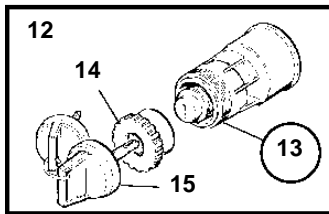

D12D-C MH, D12D-C MP, D12D-D MP

24107

Upd: 2009-12-16

24107

7740680 - 30 - 21877

D12D-C MH, D12D-C MP, D12D-D MP

REF	PART NO.	QTY	DESCRIPTION	SEE SEC.	NOTES
1	3884818	1	Display		Replaced by 3849972
	3849972	1	Display		Replaced by 3595108
	3595108	1	Display		Replaced by 21173162
	21173162	1	Display		
2	830928	4	• Stud		
3	830930	4	• Nut		
4	3588207	1	• Cable kit		
5	881786	1	Cable kit		
6	977184	1	Housing		
7	873765	1	Relay		12V
	20374662	1	Relay		24V
8	874789	1	Cable kit		PCU-HCU, 6 pole., L=5.0m
	889550	1	Cable		PCU-HCU, 6 pole., L=7.0m
	889551	1	Cable		PCU-HCU, 6 pole., L=9.0m
	889552	1	Cable		PCU-HCU, 6 pole., L=11.0m
	888013	1	Cable		PCU-HCU, 6 pole., L=13.0m
	3889410	1	Extension cable\verl		Extension cables. Multilink, 6-pin., L=1.5m
	3842733	1	Extension cable\verl		Extension cables. Multilink, 6-pin., L=3.0m
	3842734	1	Extension cable\verl		Extension cables. Multilink, 6-pin., L=5.0m
	3842735	1	Extension cable\verl		Extension cables. Multilink, 6-pin., L=7.0m
	3842736	1	Extension cable\verl		Extension cables. Multilink, 6-pin., L=9.0m
	3842737	1	Extension cable\verl		Extension cables. Multilink, 6-pin., L=11.0m
	21172469	1	Extension cable\verl		Extension cables. Multilink, 6-pin., L=20m
	21172470	1	Extension cable\verl		Extension cables. Multilink, 6-pin., L=40m
	3587145	1	Cable		Extension cable for control pontentiometer. 3-polig. L=2,0m
9	21122603	1	Cable		Engine-PCU cable., L=3.0m
	21122605	1	Cable		Engine-PCU cable., L=5.0m
10	874676	1	Cable kit		EVC control lever cable, 6-pole., L=1.5m
11	3588972	1	Cable kit		Y-connector bus cable, 6-pole., L=0.5m
12	3587070	1	Starter switch, set		Kit with 2 key switch with identical key.
13	3587071	1	Starter switch		
14	859955	1	• Plastic nut		
15	859953	1	• Key		State key code when ordering.
			• Bulletin 49-30	49-30-EN	Key P/N 859953
16	888004	1	Cable, starter switch		
17	3884481	X	Control unit, not programmed		HCU. Software ordered separately or downloaded with VODIA.
	3586261	X	Software		Warehouse programming. This p/n can not be ordered, but will be used for invoicing.
	3586259	X	Software		Vodia-programming. This p/n can not be ordered, but will be used for invoicing.
18	3884480	X	Control unit, not programmed		PCU. Software ordered separately or downloaded with VODIA.
	3586267	X	Software		Warehouse programming. This p/n can not be ordered, but will be used for invoicing.
	3586266	X	Software		Vodia-programming. This p/n can not be ordered, but will be used for invoicing.
19	3886666	1	Cable		L=1.5m
	21166002	1	Wiring harness		7m
	21166003	1	Wiring harness		9m
	21166004	1	Wiring harness		13m
20	874807	1	Cable kit, fuel, water, rudder		
21	3588206	1	Cable kit, y-split		
22	3808852	1	Cable kit, instruments, panels		