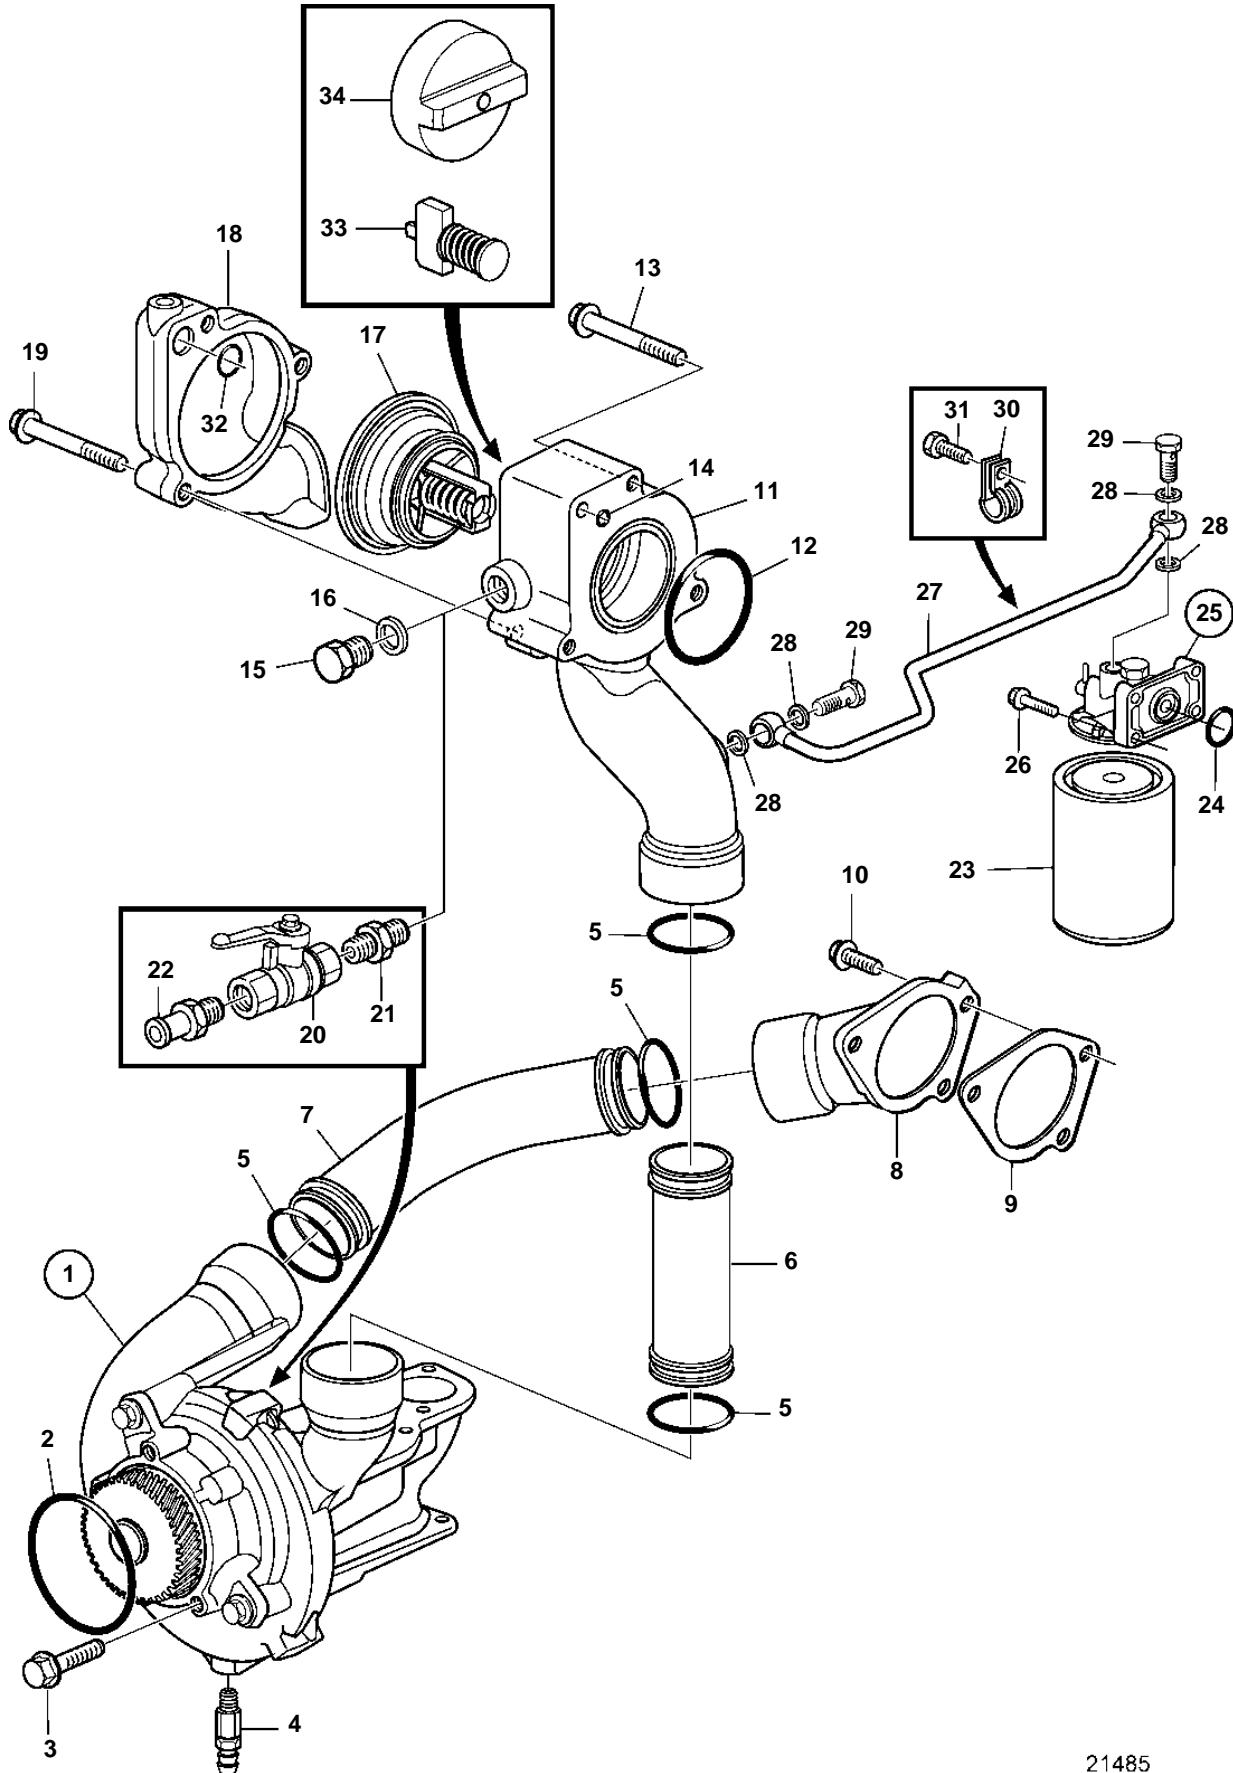

D12C-A MP, D12D-A MP, D12D-B MP

21485

D12C-A MP, D12D-A MP, D12D-B MP

REF	PART NO.	QTY	DESCRIPTION	SEE SEC.	NOTES
1		1	Water pump		
				4337	
2	948980	1	O-ring		
3	947790	4	Flange screw		
4	949918	1	Shut-off cock		
5	1547254	4	Sealing ring		
6	3826694	1	Coolant pipe		
7	3826609	1	Coolant pipe		
8	3826968	1	Pipe connection		
9	8170515	1	Gasket		
10	945444	3	Flange screw		
11	3809577	1	Thermostat housing		
12	976044	1	O-ring		
13	965182	3	Flange screw		
14	968725	2	O-ring		
15	914392	1	Plug		
16	943908	1	Gasket		
17	20560253	1	Thermostat		76°C
	20560249	1	Thermostat		82°C D12D-B MP
18	3809621	1	Cardboard tube		
19	973924	3	Flange screw		
20	1140097	2	Ball valve		
21	16452	2	Double nipple		
22	961657	2	Hose nipple		
23	20532237	1	Coolant filter		(1699830)
24	469846	1	Sealing ring		
25	1661685	1	Bracket		REPL BY 20459650
	20459650	1	Bracket		(1661685)
				417	
26	946671	4	Flange screw		
27	3827547	1	Coolant pipe		
28	976929	4	Gasket		
29	25167	2	Hollow screw		
30	942542	1	Clamp		
31	946440	1	Flange screw		
32	975662	1	O-ring		
33	3809467	1	Valve		