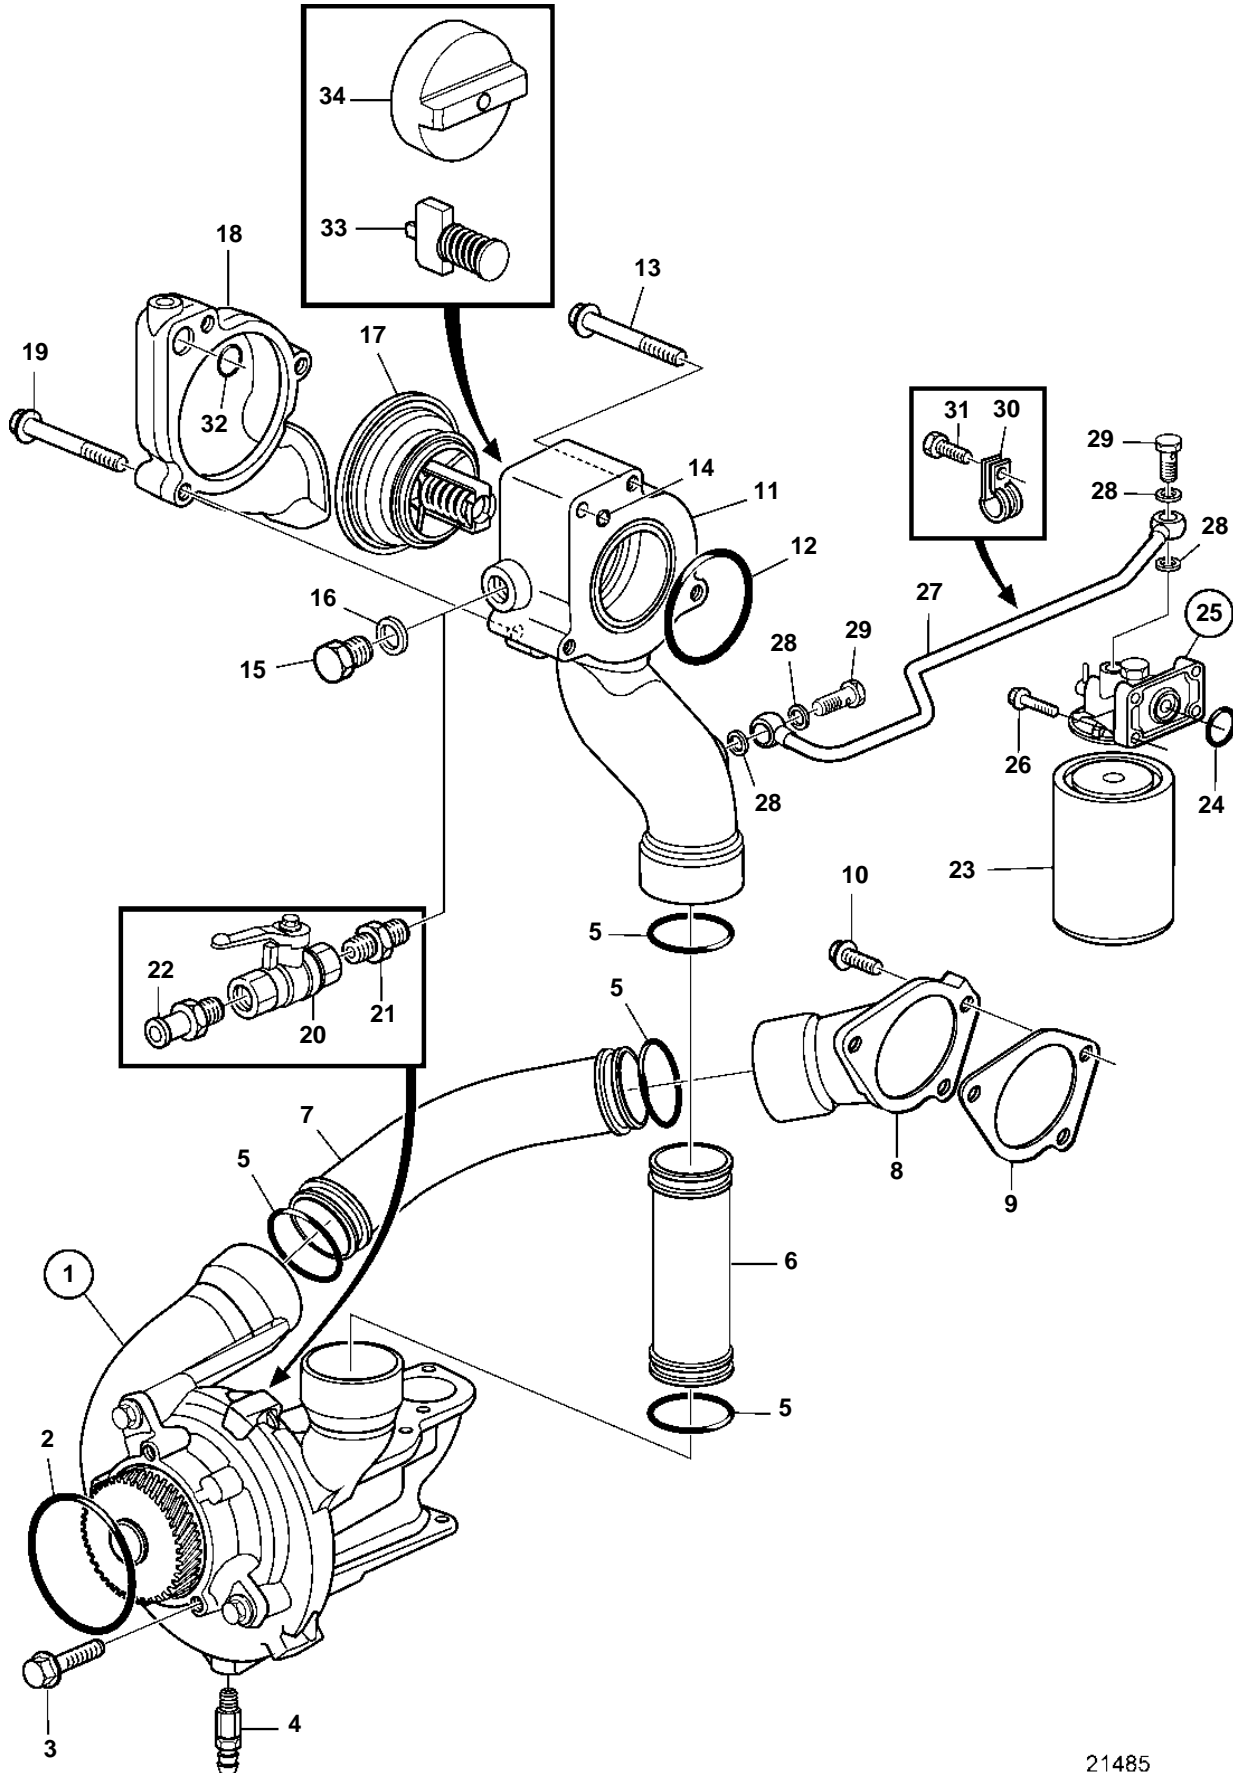

D12D-A MH, D12D-B MH, D12D-C MH

21485

D12D-A MH, D12D-B MH, D12D-C MH

REF	PART NO.	QTY	DESCRIPTION	SEE SEC.	NOTES
1		1	Water pump	4337	
2	948980	1	O-ring		
3	947790	4	Flange screw		
4	949918	1	Shut-off cock		
5	1547254	4	Sealing ring		
6	3826694	1	Coolant pipe		
7	3826609	1	Coolant pipe		
8	3826968	1	Pipe connection		
9	8170515	1	Gasket		
10	945444	3	Flange screw		
11	3809577	1	Thermostat housing		
12	976044	1	O-ring		
13	965182	3	Flange screw		
14	968725	2	O-ring		
15	914392	1	Plug		
16	943908	1	Gasket		
17	20560253	1	Thermostat		76°C
	20560249	1	Thermostat		82°C D12D-B MP
18	3809621	1	Cardboard tube		
19	973924	3	Flange screw		
20	1140097	2	Ball valve		
21	16452	2	Double nipple		
22	961657	2	Hose nipple		
23	20532237	1	Coolant filter		(1699830)
24	469846	1	Sealing ring		
25	1661685	1	Bracket		REPL BY 20459650
	20459650	1	Bracket		(1661685)
				417	
26	946671	4	Flange screw		
27	3827547	1	Coolant pipe		
28	976929	4	Gasket		
29	25167	2	Hollow screw		
30	942542	1	Clamp		
31	946440	1	Flange screw		
32	975662	1	O-ring		
34	3887989	1	Plug		