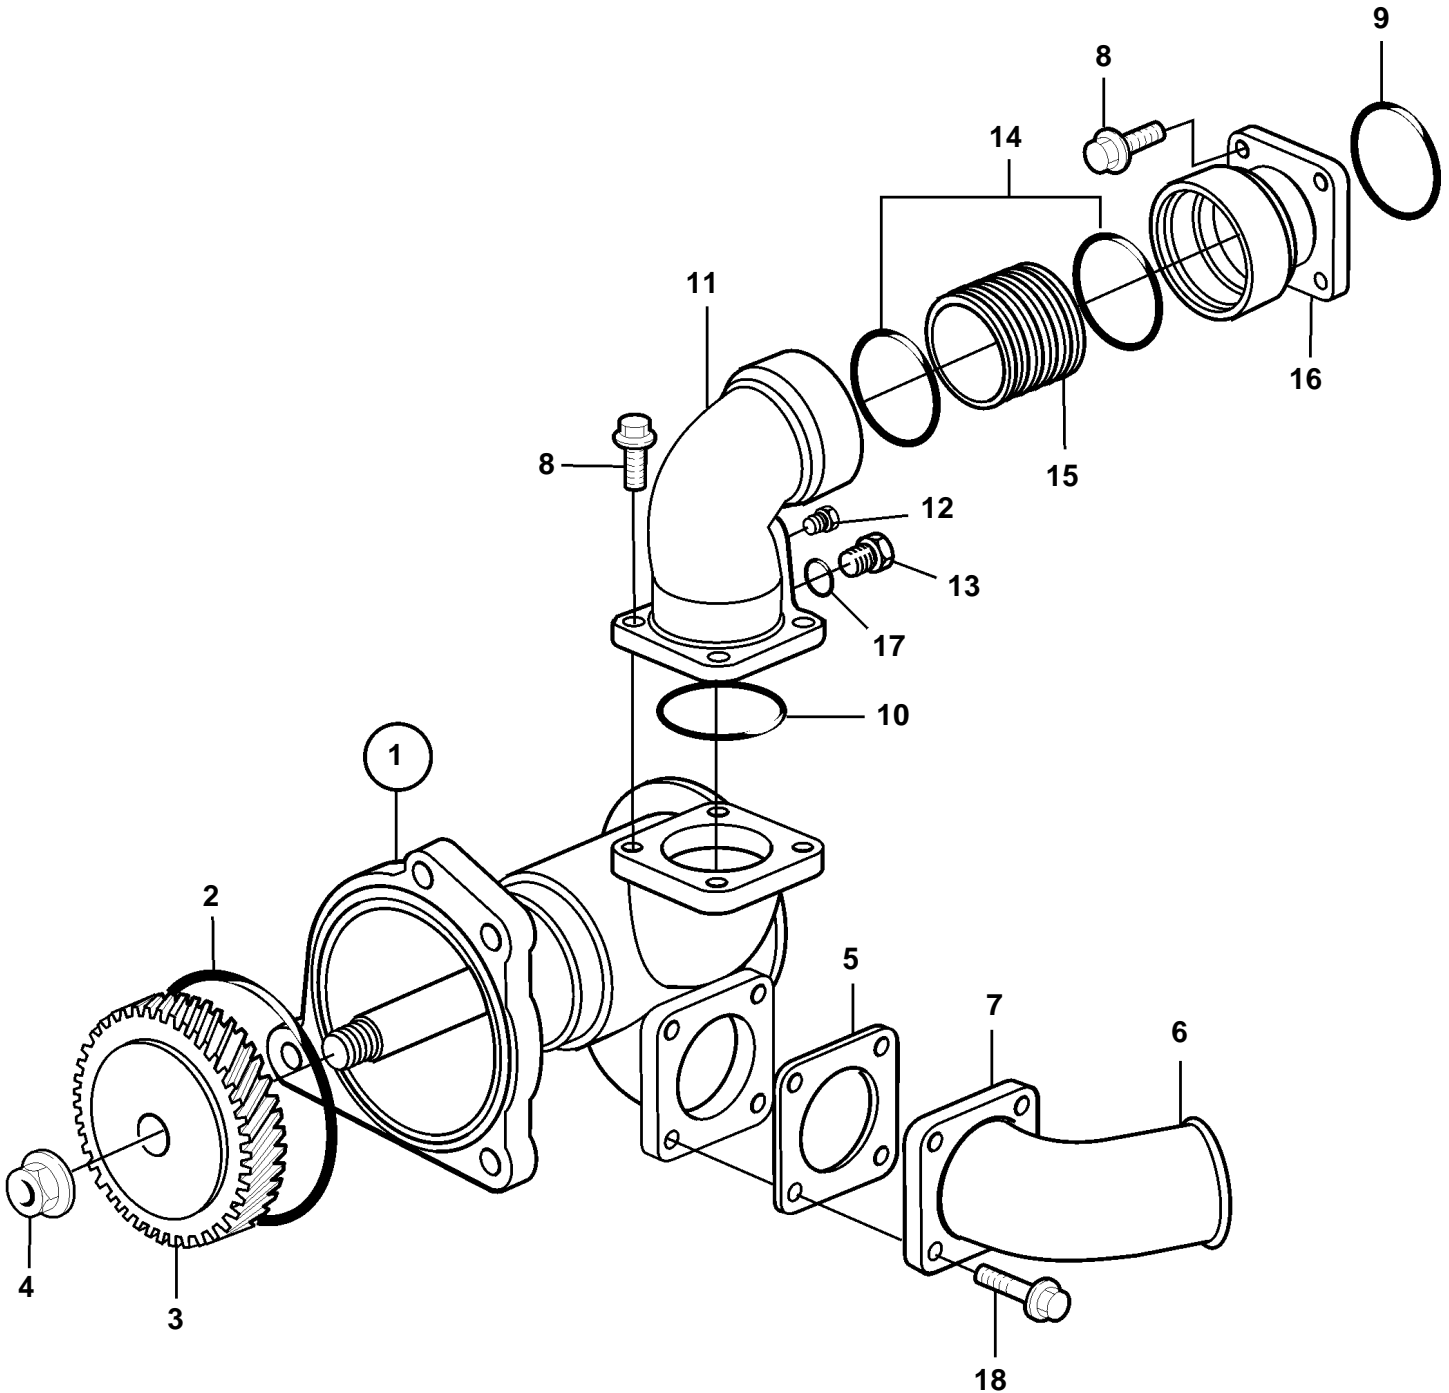

D12D-A MH, D12D-B MH, D12D-C MH, D12C-A MP, D12D-A MP, D12D-B MP, D12D-C MP, D12D-D MP

19141

D12D-A MH, D12D-B MH, D12D-C MH, D12C-A MP, D12D-A MP, D12D-B MP, D12D-C MP, D12D-D MP

REF	PART NO.	QTY	DESCRIPTION	SEE SEC.	NOTES
1	3838207	1	Sea water pump		(865295)
				4339	
2	949736	1	O-ring		
3	865931	1	Gear		
4	955786	1	Hexagon nut		
5	862583	1	Gasket		
6	3828559	1	Hose attachment		70°
	842868	1	Hose attachment		90°
7	842867	1	Flange		
8	946173	8	Flange screw		
9	925072	1	O-ring		
10	925073	1	O-ring		
11	3832782	1	Pipe connection		
12	981749	1	Plug		
13	982293	1	Plug		
14	863209	2	Sealing ring		
15	866610	1	Sleeve		
16	866612	1	Pipe connection		
17	11998	1	Gasket		
18	946441	4	Flange screw		