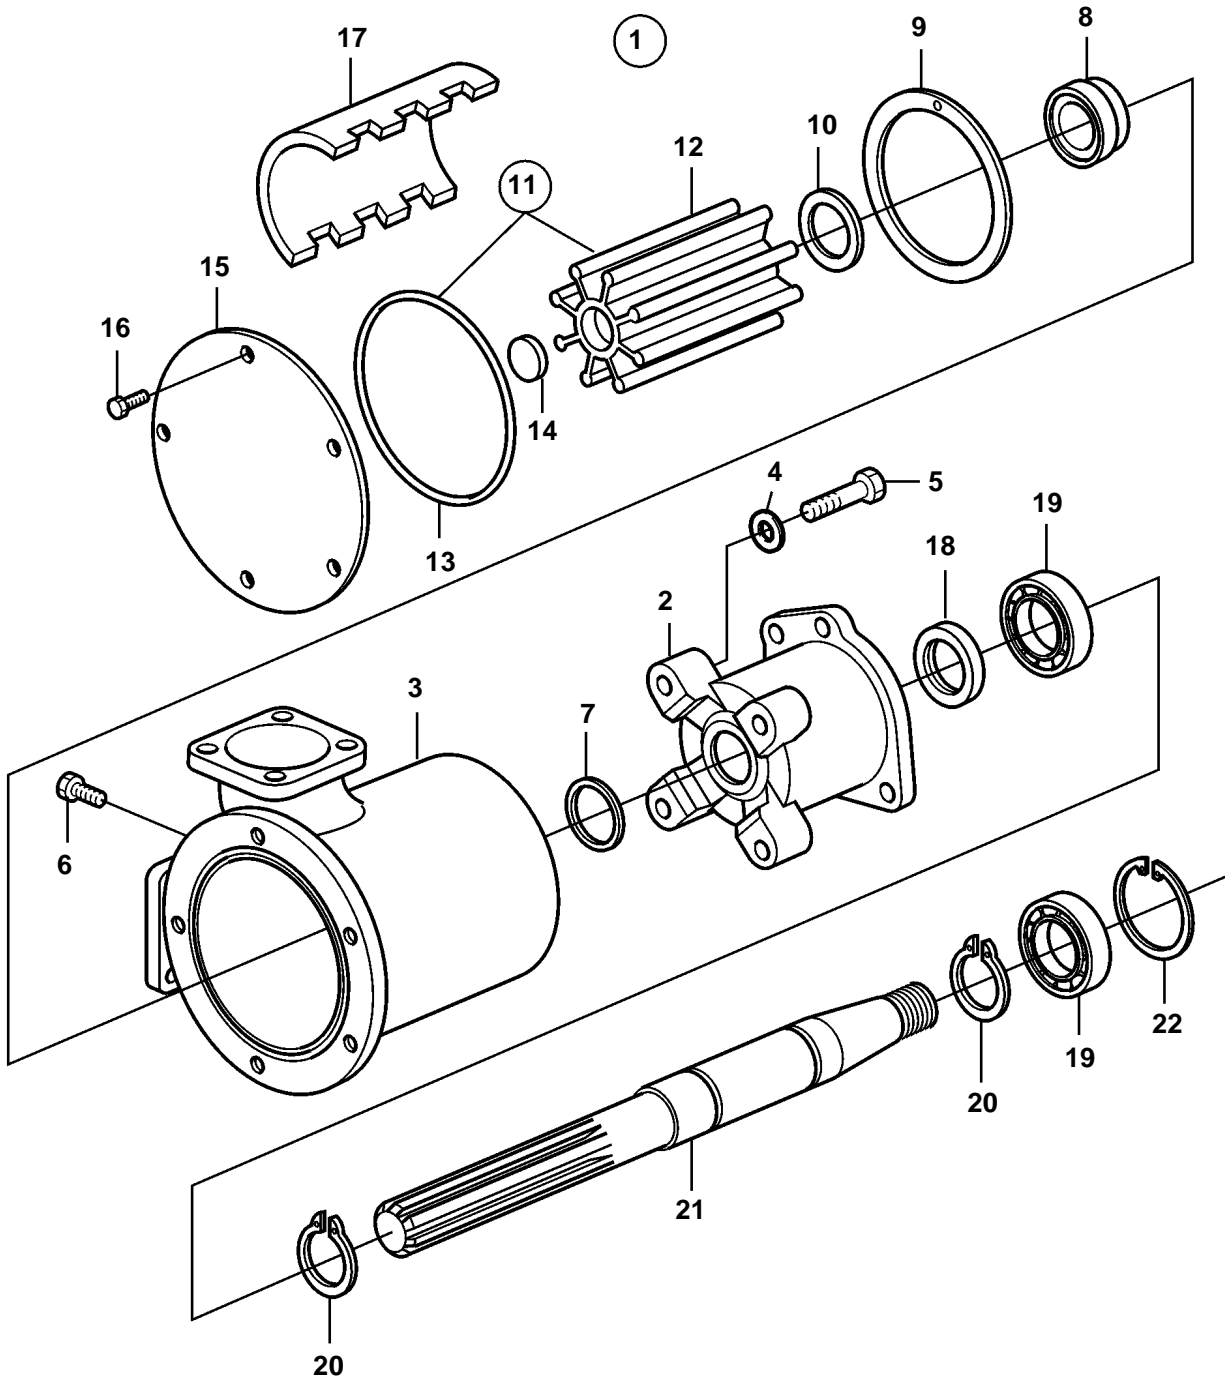

D12D-A MH, D12D-B MH, D12D-C MH, D12C-A MP, D12D-A MP, D12D-B MP, D12D-C MP, D12D-D MP

D12D-A MH, D12D-B MH, D12D-C MH, D12C-A MP, D12D-A MP, D12D-B MP, D12D-C MP, D12D-D MP

REF	PART NO.	QTY	DESCRIPTION	NOTES
1	3838207	1	Sea water pump	(865295)
2		1	· Bearing housing	
3		1	· Pump housing	
4	941909	4	· Spring washer	
5	940159	4	· Hexagon screw	
6	3830665	1	· Screw	
7	812964	1	· Deflector	Included in spare parts kit No 3830993.
8	3829315	1	· Sealing ring	Included in spare parts kit No 3830993.
9	826230	1	· Wear washer	Included in spare parts kit No 3830993.
10	3829449	1	· Washer	
11	3830459	1	· Repair kit	
12		1	· · Impeller	Use impeller kit 3830459
13	3830664	1	· · O-ring	
14	812966	1	· · Sealing washer	
15	3830662	1	· Cardboard tube	
16	963554	5	· Hexagon screw	Included in spare parts kit No 3830993.
17	3830661	1	· Cam	
18	845795	1	· Sealing ring	Included in spare parts kit No 3830993.
19	11013	2	· Ball bearing	Included in spare parts kit No 3830993.
20	847230	2	· Lock ring	Included in spare parts kit No 3830993.
21	3838208	1	· Shaft	
22	825735	1	· Lock ring	Included in spare parts kit No 3830993.
23	3830993	1	Set	