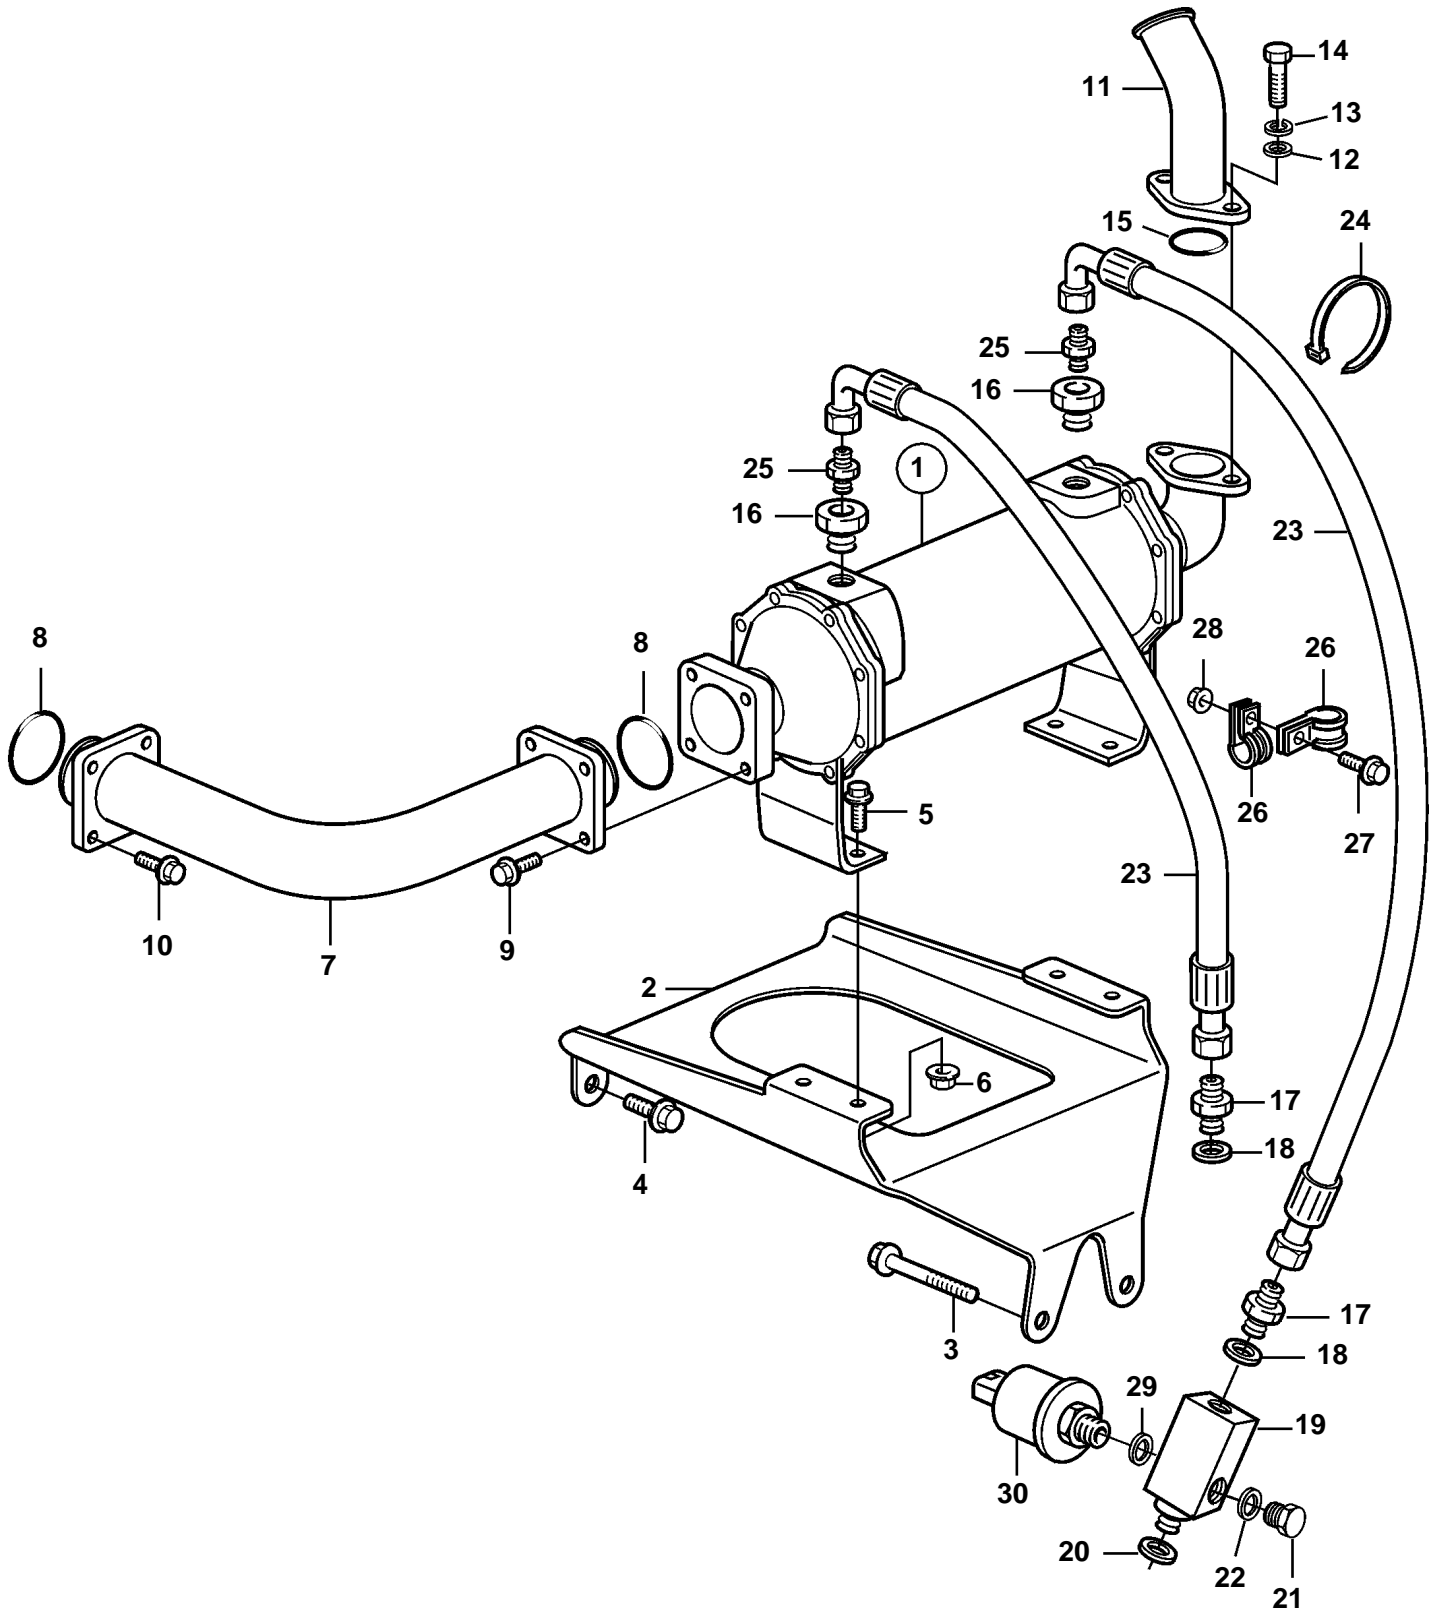

D12C-A MP, D12D-A MP

17849

D12C-A MP, D12D-A MP

REF	PART NO.	QTY	DESCRIPTION	SEE SEC.	NOTES
1		1	Oil cooler		
				4377	
2	3837041	1	Bracket		
3	965190	2	Flange screw		
4	965185	2	Flange screw		
5	946173	4	Flange screw		
6	945408	4	Flange nut		
7	3830105	1	Water pipe		
8	843584	2	Gasket		
9	946173	4	Flange screw		
10	946173	4	Flange screw		
	947760	4	Flange screw		For engines in with keel cooling.
11	3828777	1	Tube		
12	191172	2	Washer		
13	941907	2	Spring washer		
14	940135	2	Hexagon screw		
15	925092	1	O-ring		
16	949707	2	Reduction nipple		
17	941751	2	Nipple		
18	976932	2	Gasket		
19	3828349	1	X-nipple		
20	948885	1	Gasket		
21	960632	1	Plug		
22	976931	1	Gasket		
23	3828843	2	Hose		
24	948211	1	Cable tie		
25	981303	2	Nipple		
26	945081	2	Clamp		
27	946173	1	Flange screw		
28	945408	1	Flange nut		
29	948885	1	Gasket		
30		1	Pressure sensor		SEE GROUP 30