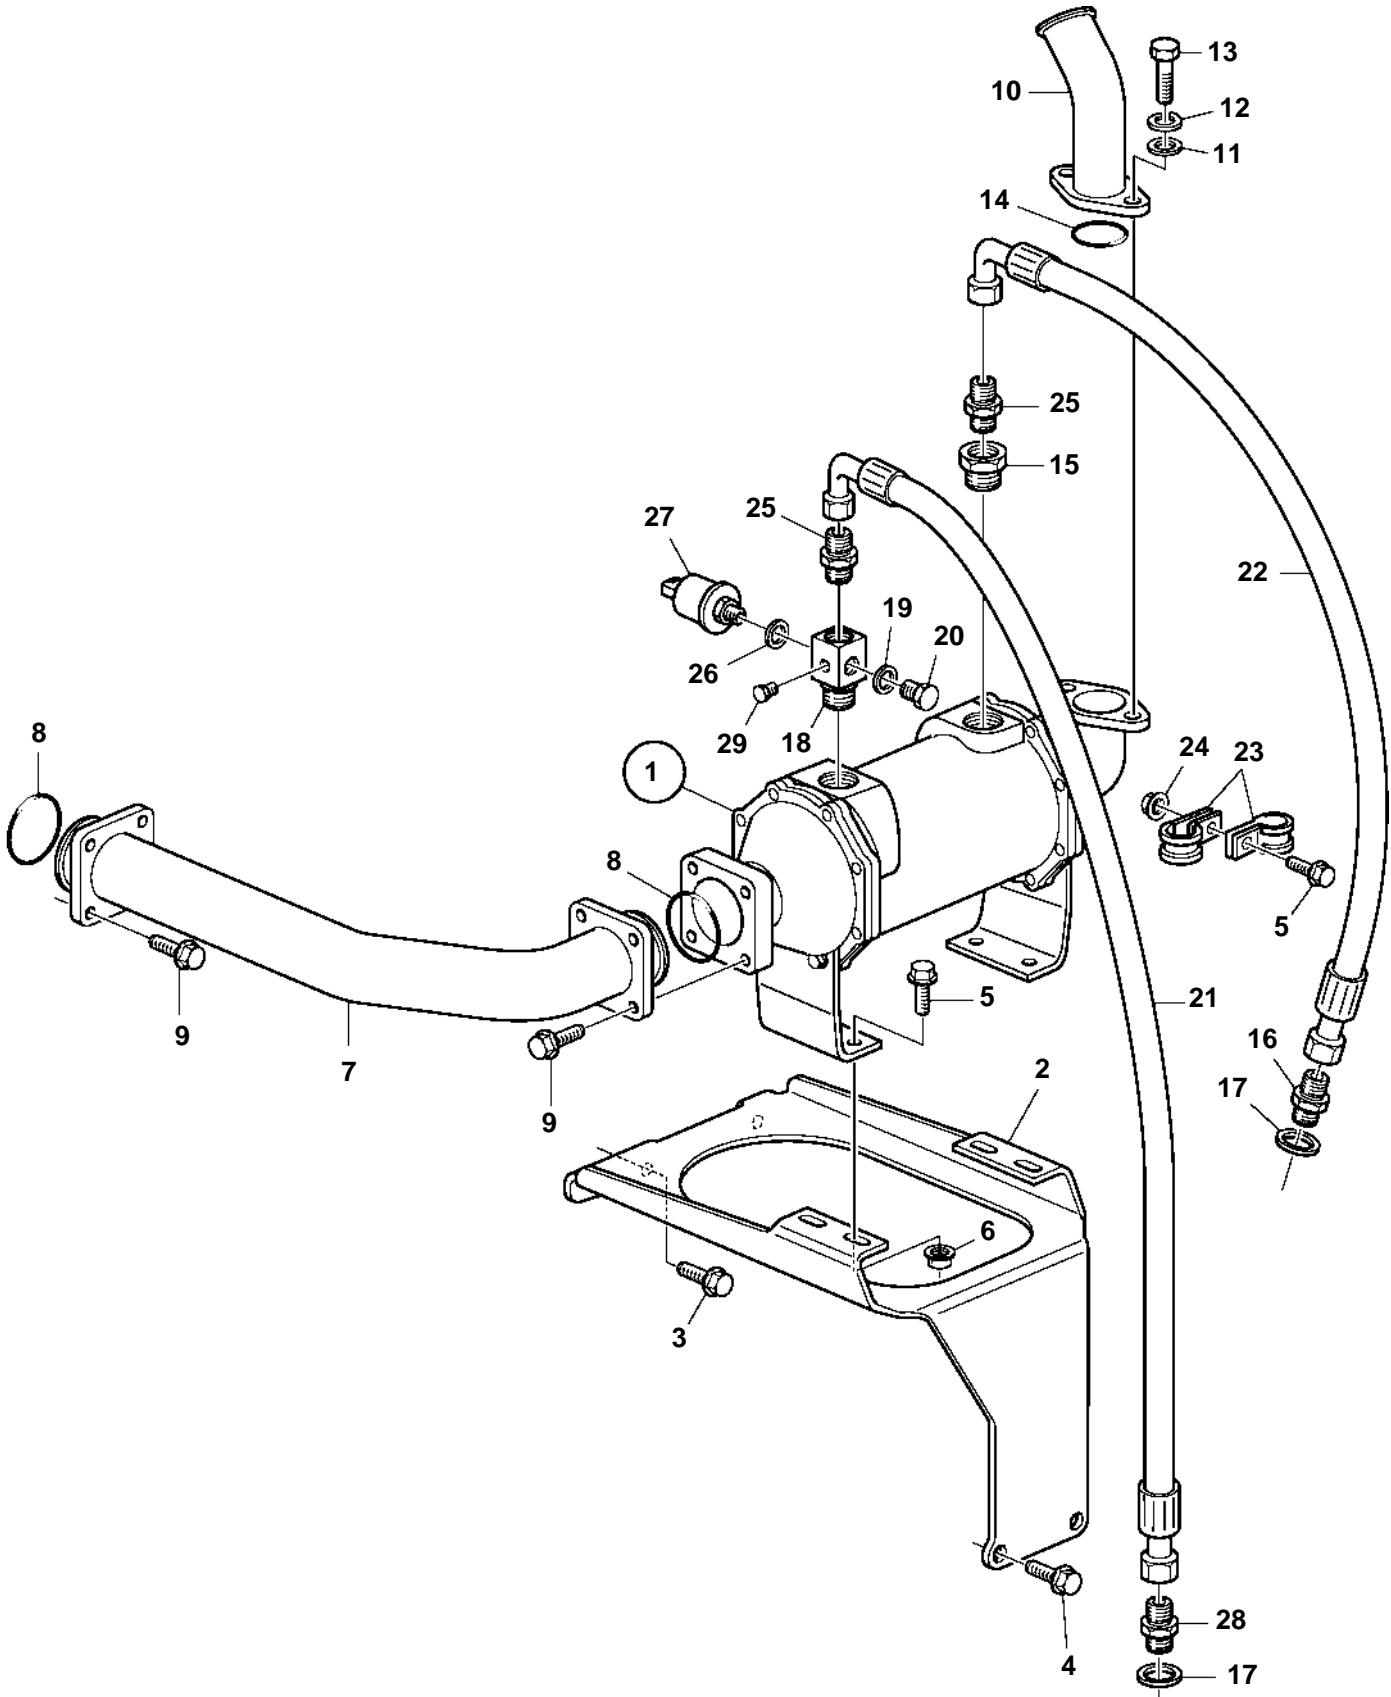

D12C-A MP, D12D-A MP, D12D-B MP

D12C-A MP, D12D-A MP, D12D-B MP

REF	PART NO.	QTY	DESCRIPTION	SEE SEC.	NOTES
1			Oil cooler		
				4377	
2	3819604	1	Bracket		
3	965185	2	Flange screw		
4	965191	2	Flange screw		
5	946173	6	Flange screw		
6	945408	4	Flange nut		
7	3819007	1	Tube		
8	843584	2	Gasket		
9	946173	8	Flange screw		
	947760	8	Flange screw		For engines in with keel cooling. (3828777)
10	3842588	1	Outlet pipe		
11	191172	2	Washer		
12	941907	2	Spring washer		
13	940135	2	Hexagon screw		
14	925092	1	O-ring		
15	949707	1	Reduction nipple		
16	941751	1	Nipple		
17	976932	3	Gasket		
18	3828349	1	X-nipple		
19	976931	1	Gasket		
20	960632	1	Plug		
21	3828843	1	Hose		
22	3826966	1	Hose		
23	945081	4	Clamp		
24	945408	1	Flange nut		
25	981303	2	Nipple		
26	948885	1	Gasket		
27		1	Pressure sensor		SEE GROUP 30
28	963953	1	Nipple		
29		1	Plug		