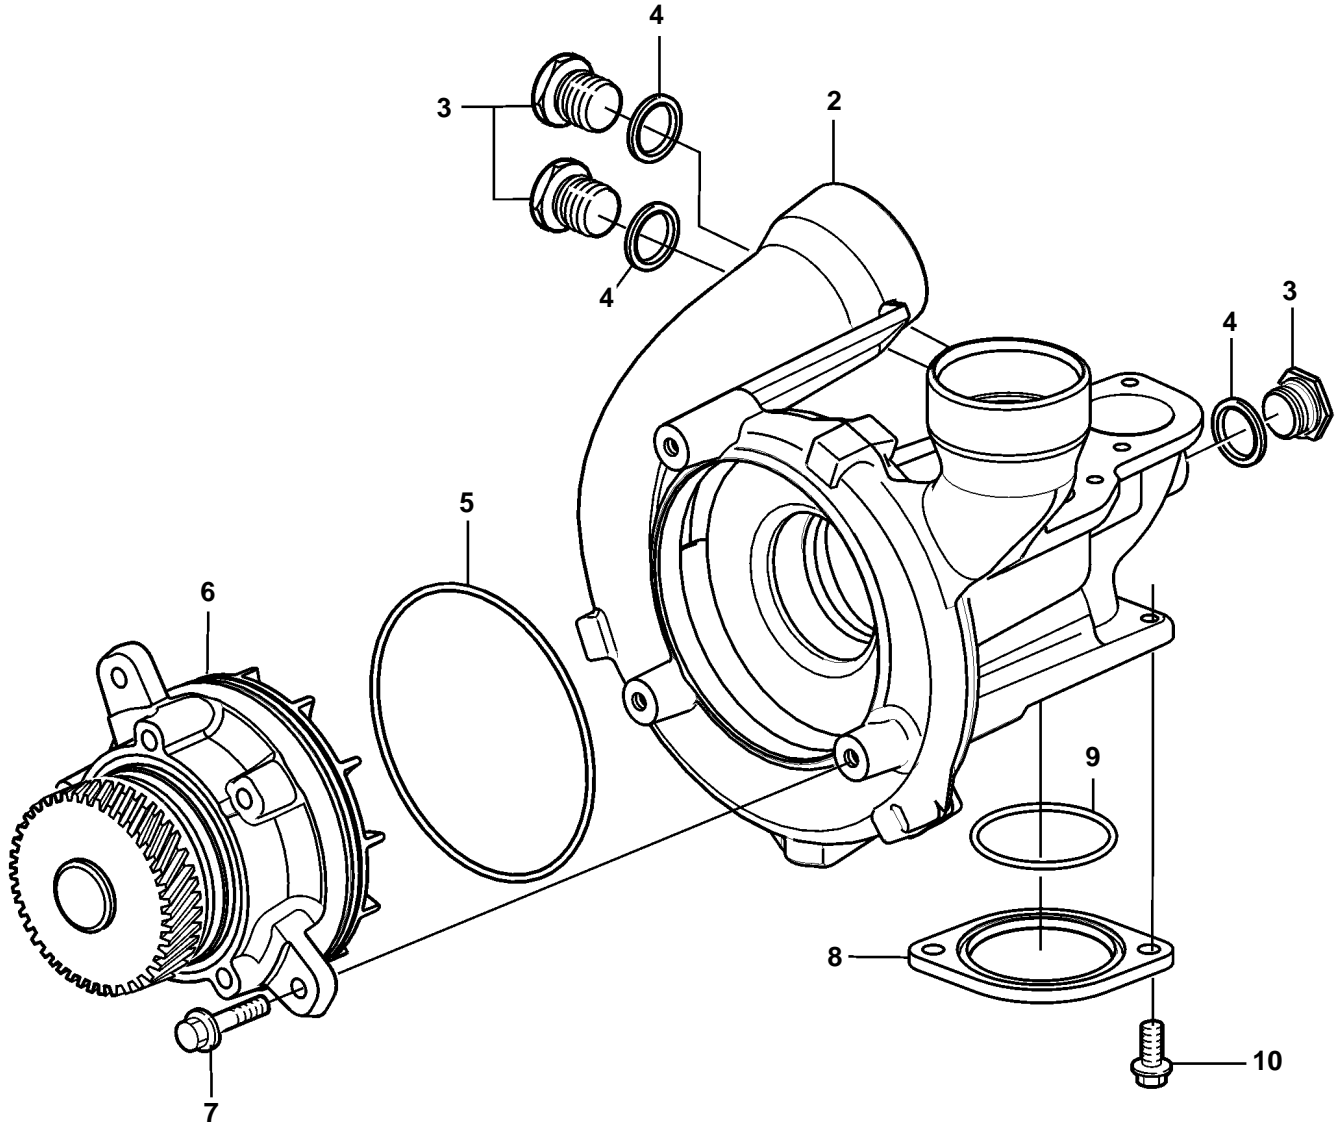

D12D-A MH, D12D-B MH, D12C-A MP, D12D-A MP, D12D-B MP

1

D12D-A MH, D12D-B MH, D12C-A MP, D12D-A MP, D12D-B MP

REF	PART NO.	QTY	DESCRIPTION	NOTES
1		1	Water pump	
2	3826608	1	· Coolant pump	
3	914392	3	· Plug	
4	943908	3	· Gasket	
5	975687	1	· O-ring	
6	20431135	1	· Bearing housing	(8170833) E.U=3803567, REPL BY 3803909
	3803909	1	· Coolant pump, exch	(20431135)
7	946173	3	· Flange screw	
8	3827303	1	Cardboard tube	
9	925255	1	O-ring	
10	946173	2	Flange screw	