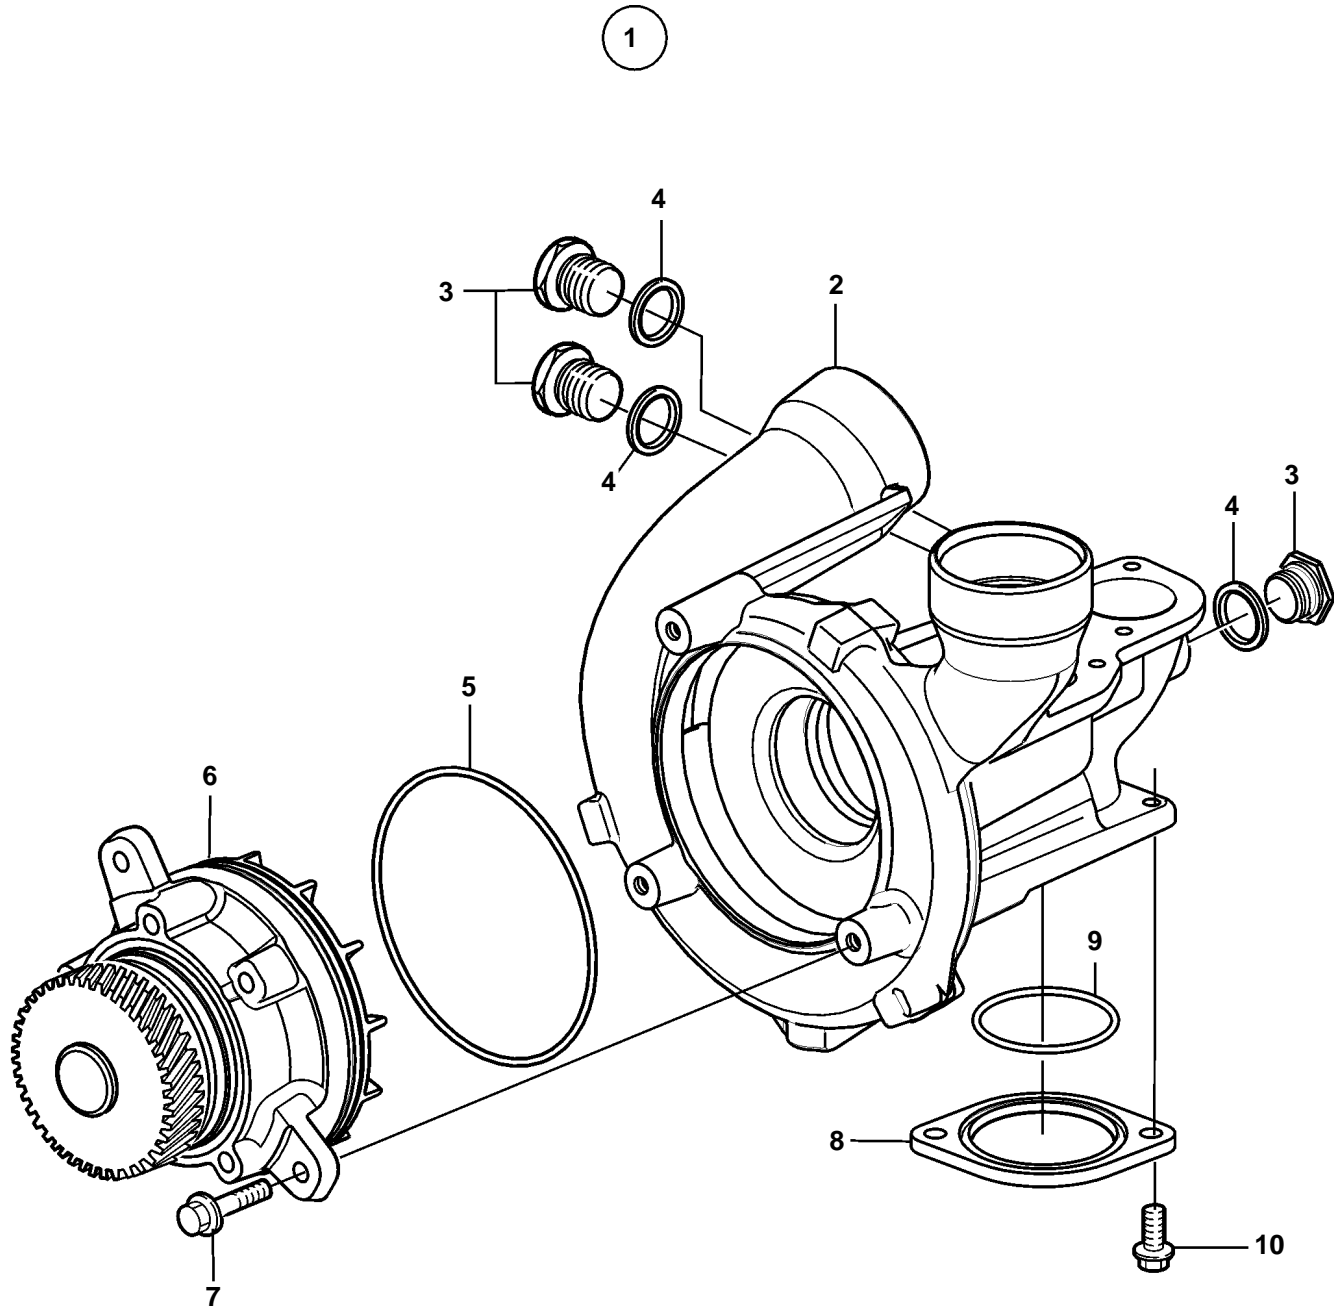

D12D-A MH, D12D-B MH, D12C-A MP, D12D-A MP, D12D-B MP

D12D-A MH, D12D-B MH, D12C-A MP, D12D-A MP, D12D-B MP

REF	PART NO.	QTY	DESCRIPTION	NOTES
1		1	Water pump	
2	3826608	1	· Coolant pump	
3	914392	3	· Plug	
4	943908	3	· Gasket	
5	975687	1	· O-ring	
6	20431135	1	· Bearing housing	(8170833) E.U=3803567, REPL BY 3803909
	3803909	1	· Coolant pump, exch	(20431135)
7	946173	3	· Flange screw	
8	3827303	1	Cardboard tube	
9	925255	1	O-ring	
10	946173	2	Flange screw	