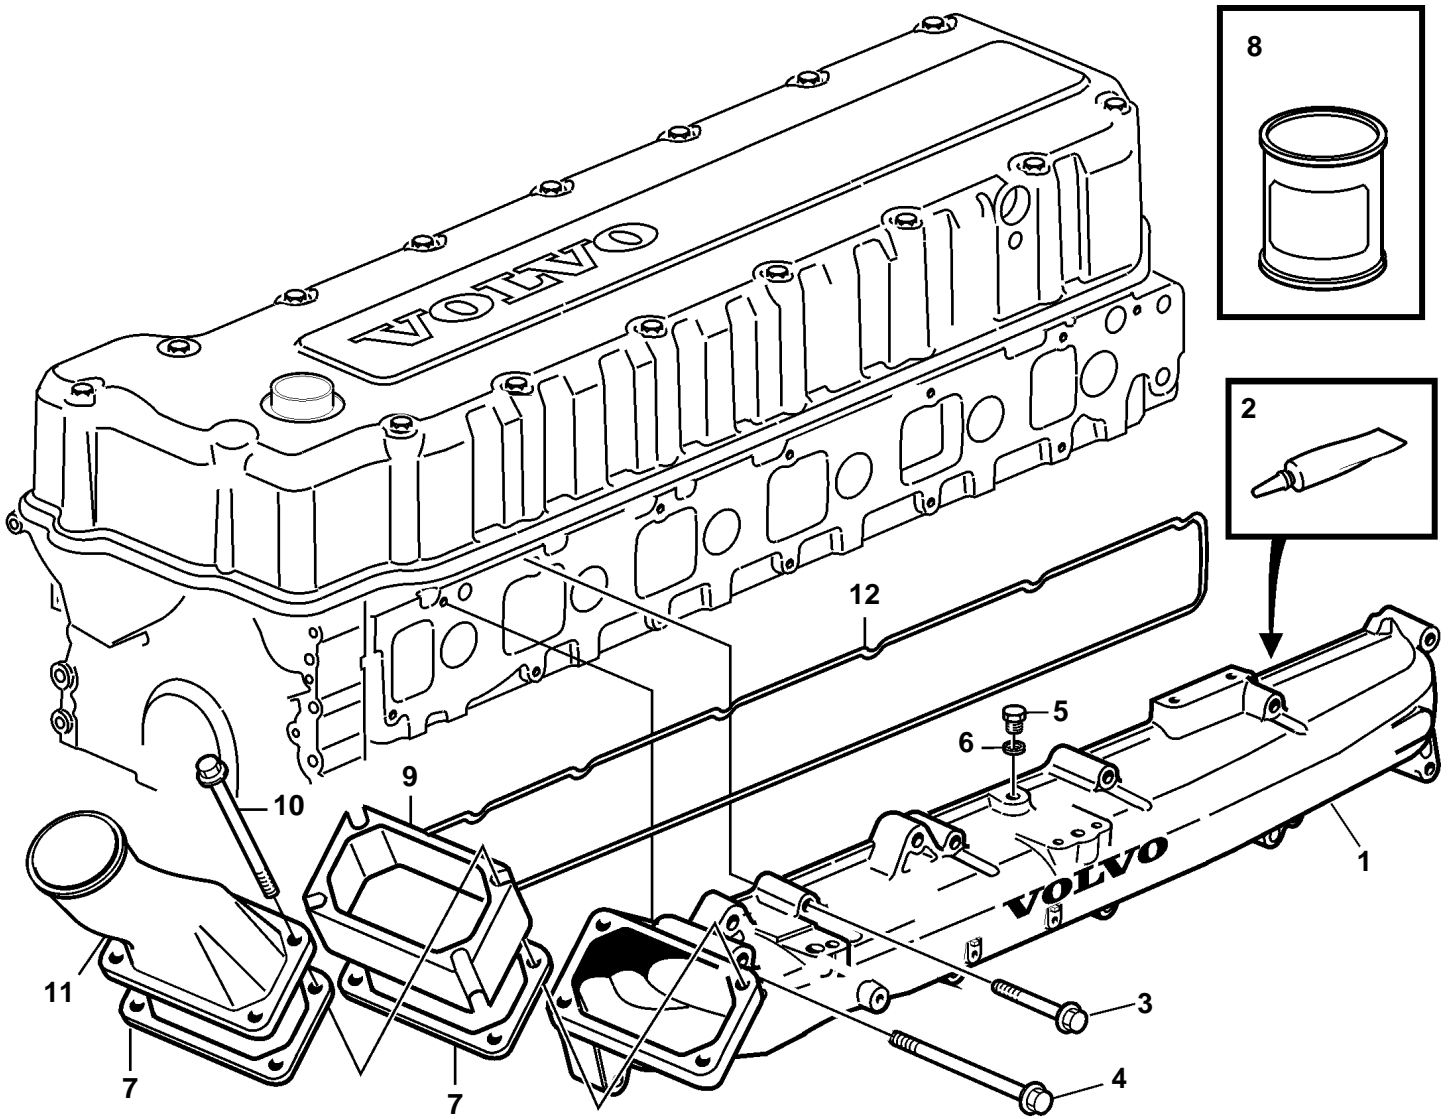

D12D-A MG, D12D-E MG

19335

D12D-A MG, D12D-E MG

REF	PART NO.	QTY	DESCRIPTION	NOTES
1	20464758	1	Inlet pipe	EARLY TYPE
	20760110	1	Inlet pipe	LATE TYPE
2	1161277	X	Sealant	20g
	1161231	X	Sealant	304ml
3	965180	9	Flange screw	L=60mm
	968999	2	Flange screw	L=75mm
4	968892	1	Flange screw	
5	960628	1	Plug	
6	957173	1	Gasket	
7	477314	2	Gasket	
8	591247	X	Sealant	1kg
9	1676806	1	Spacer	
10	968842	4	Flange screw	
11	1676665	1	Charge air pipe	
12	20463858	1	Gasket	FOR 20760110