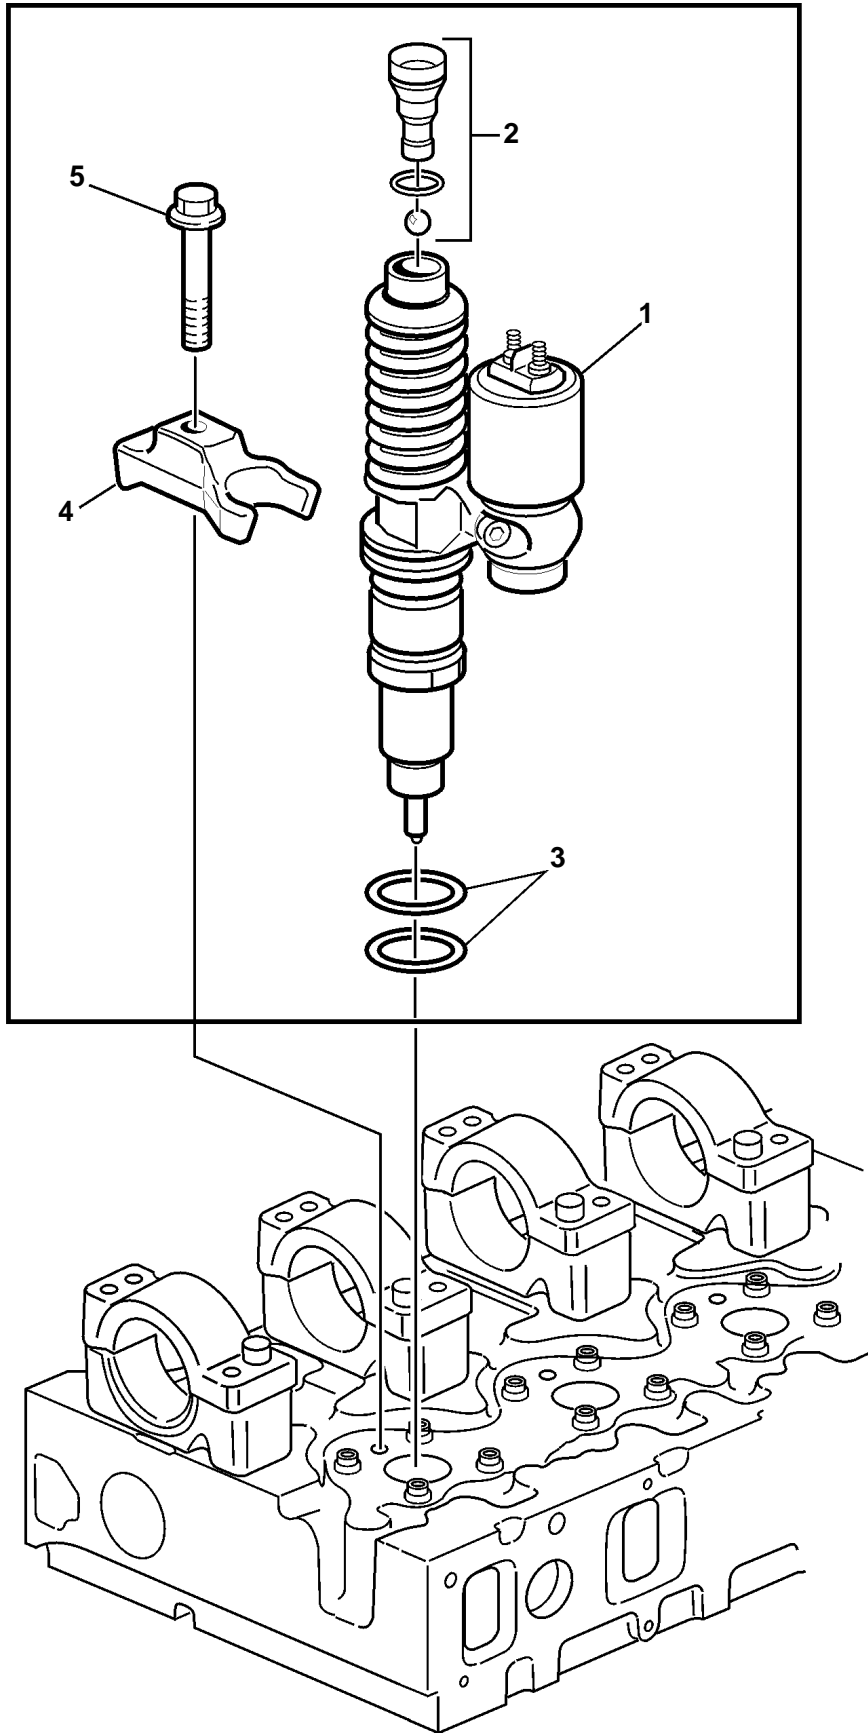

D12D-A MG, D12D-B MG

D12D-A MG, D12D-B MG

REF	PART NO.	QTY	DESCRIPTION	NOTES
1	3835257	6	Unit injector	Only class 2 and 3 as spare part. Could be used together with the remaining classes.
	3803569	6	Unit injector, exch, exch	Only class 2 and 3 as spare part. Could be used together with the remaining classes.
2	276940	6	• Repair kit	
3	276948	6	• O-ring kit	(276935)
4	20440280	6	Fork	(3165101)
5	1547887	6	Screw	