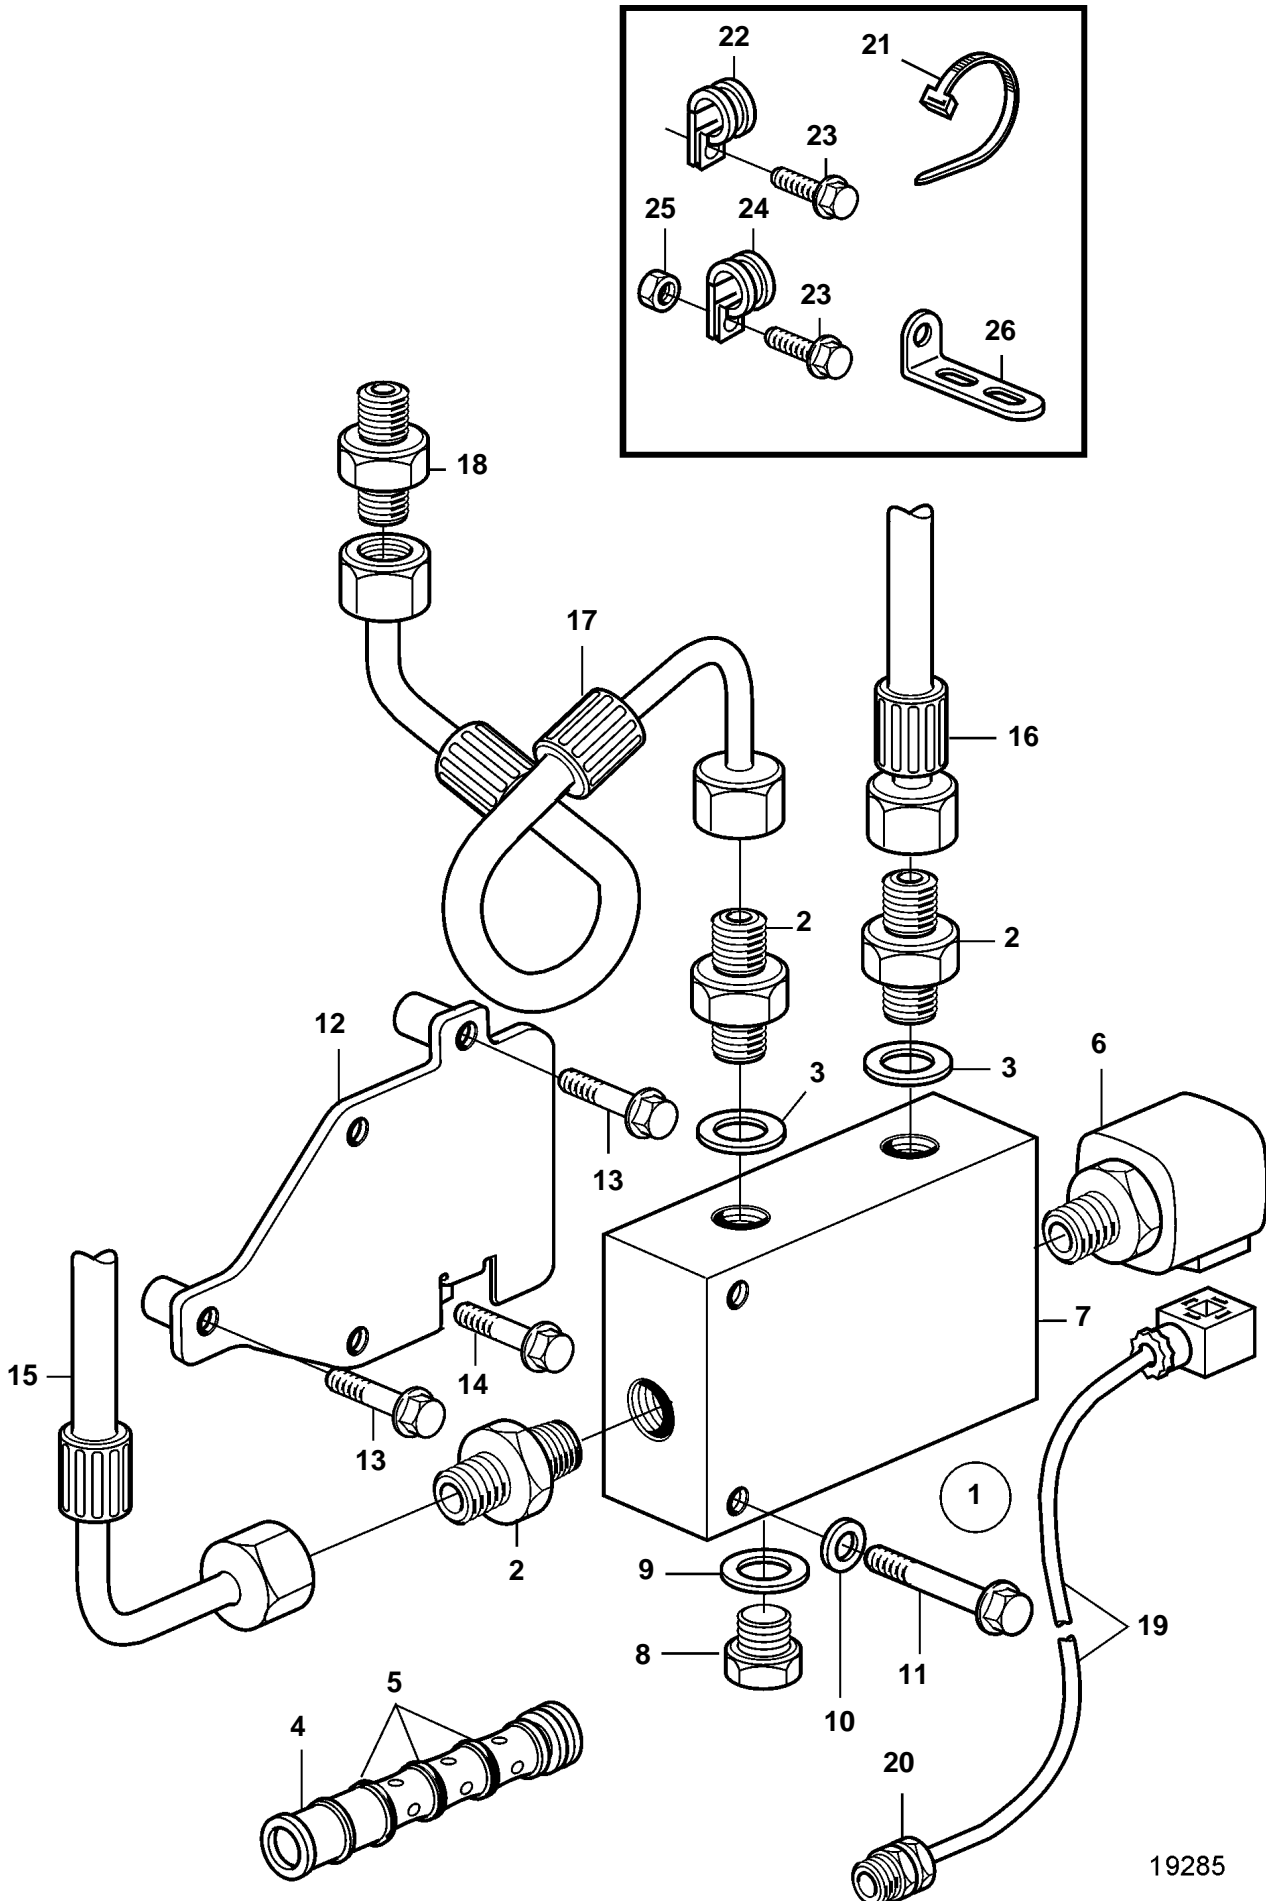

D12D-A MG, D12D-B MG

19285

## D12D-A MG, D12D-B MG

REF	PART NO.	QTY	DESCRIPTION	NOTES
1	3835754	1	Shut-off valve	
2	983388	3	• Nipple	
3	947629	3	• Gasket	
4	3835759	1	• Valve	REPL BY 3835754
5	3835803	1	• Gasket kit	
6	3835762	1	• Solenoid	
7		1	• Valve housing	
8	963799	1	Nipple	
9	190957	1	Gasket	
10	976944	2	Washer	
11	965181	2	Screw	
12	3835312	1	Bracket	
13	973924	2	Flange screw	
14	946440	1	Flange screw	
15	3835321	1	Hose	
16	3835318	1	Fuel hose	
17	3835319	1	Fuel hose	
18	977677	1	Nipple	
19	874511	1	Cable kit	L=3.0m
	874934	1	Cable kit	L=13.0' (4.0m)
20	881191	1	Cable union	
21	1075407	2	Strip clamp	
	948211	X	Strip clamp	
22	942542	2	Clamp	I.D=7,9mm
23	946440	3	Flange screw	
24	949747	3	Clamp	I.D=15,9mm
25	945408	2	Flange nut	
26	965556	1	Bracket	