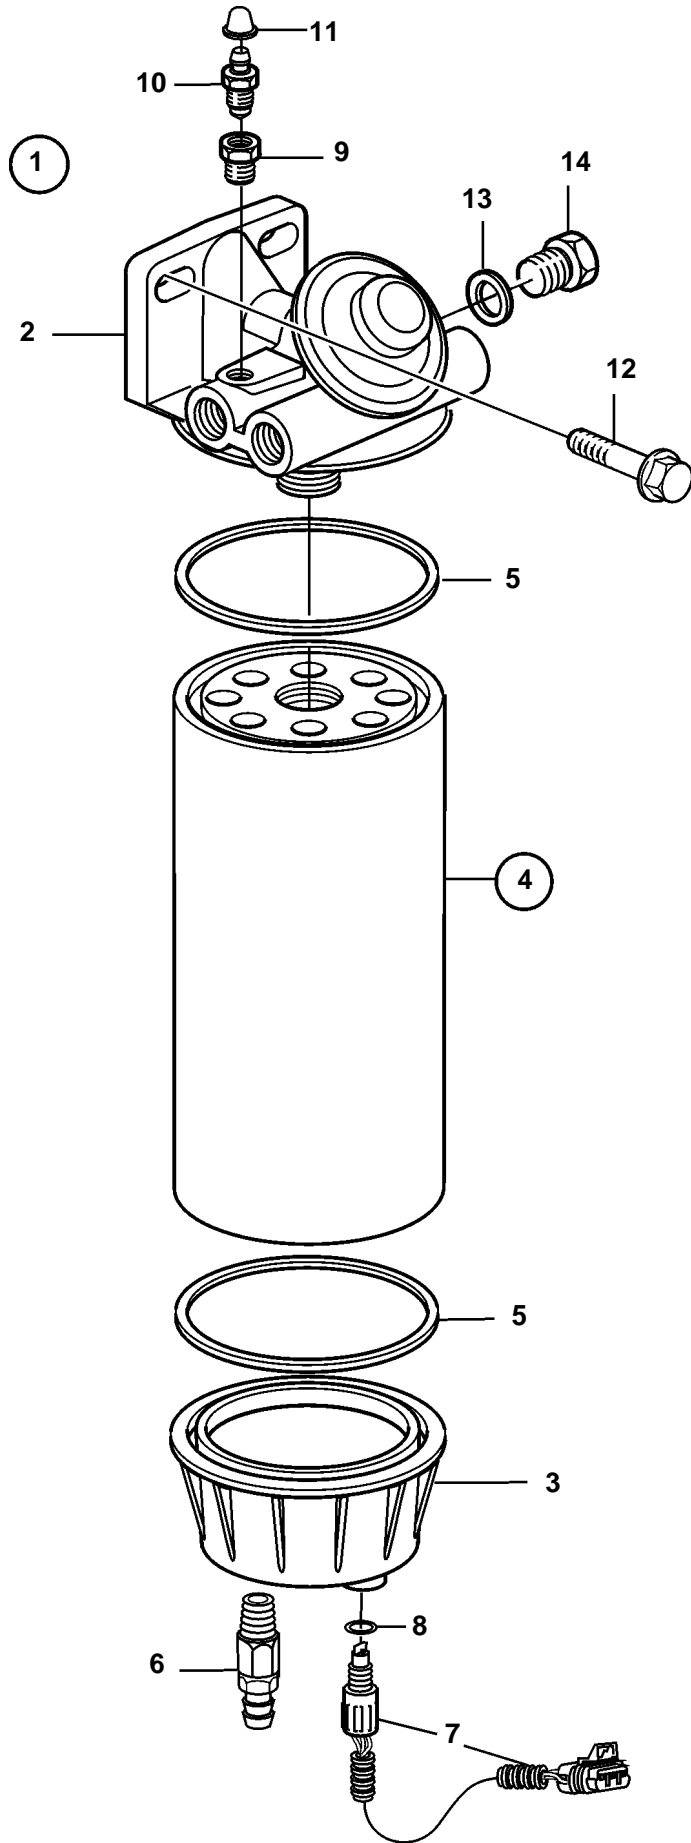

D12D-A MG, D12D-B MG

D12D-A MG, D12D-B MG

REF	PART NO.	QTY	DESCRIPTION	NOTES
1	3885572	1	Fuel filter housing	
2		1	· Filter housing	
3		1	· Bowl	
4	3817517	1	· Fuel filter	(3839469)
5		2	· · Gasket	
6	949918	1	· Drain cock	
7	3885070	1	· Sender, water level	
8	3831094	1	· · O-ring	
9		1	· Nipple	
10	20548012	1	· Tap	(1330191)
11	20547976	1	· Protecting cover	(656456)
12	946472	2	Screw	
13	11996	1	Gasket	
14	960631	1	Plug	