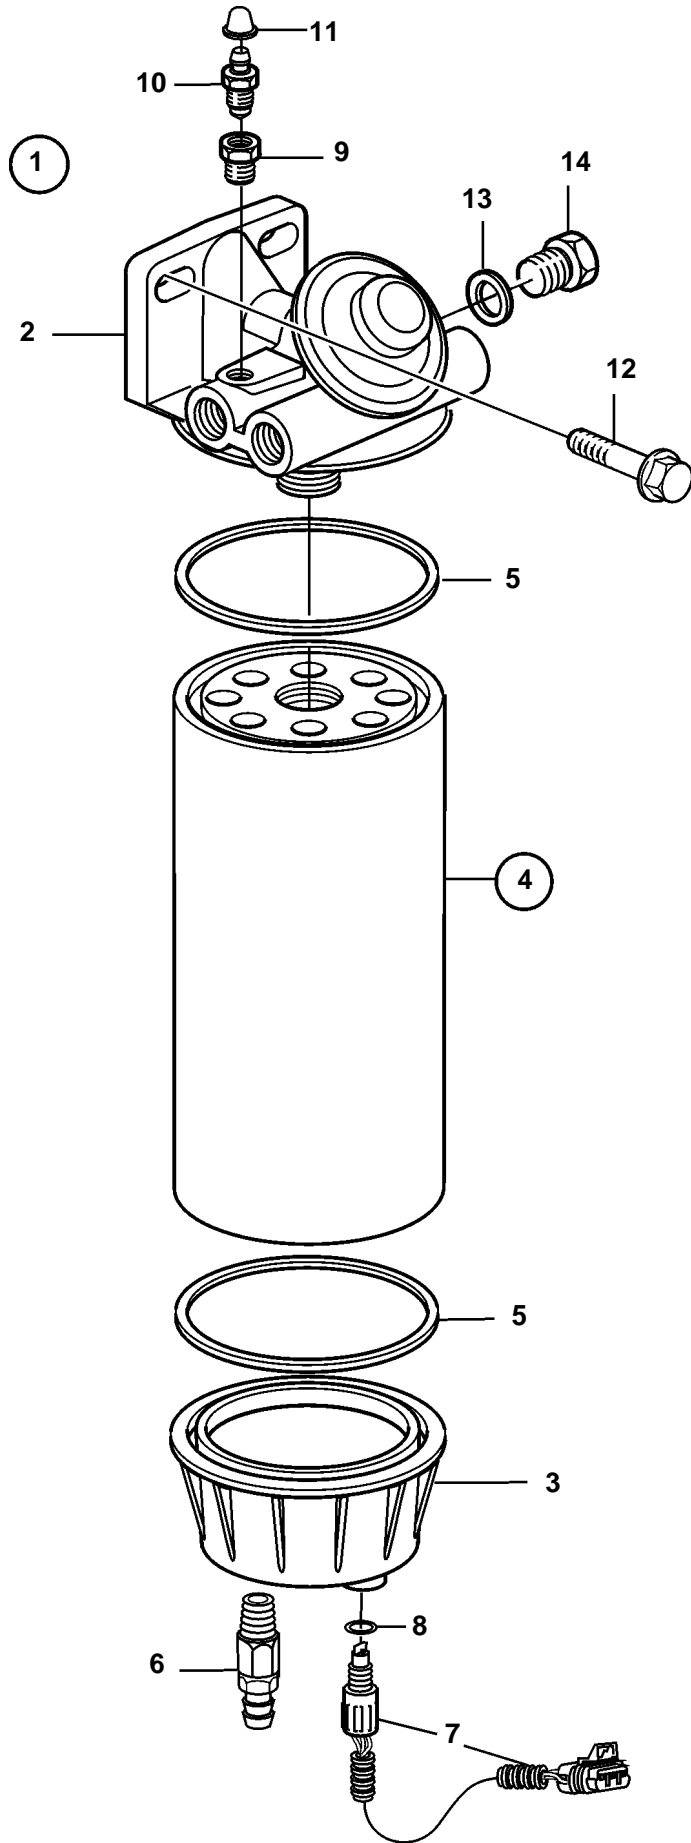

D12D-A MG

D12D-A MG

REF	PART NO.	QTY	DESCRIPTION	NOTES
1	3817516	1	Fuel filter housing	REPL BY 3885572
2		1	· Filter housing	
3		1	· Bowl	
4	3817517	1	· Fuel filter	(3839469)
5		2	· · Gasket	
6	949918	1	· Drain cock	
7	3588916	1	· Sender, water level	
8	3831094	1	· · O-ring	
9		1	· Nipple	
10	20548012	1	· Tap	(1330191)
11	20547976	1	· Protecting cover	(656456)
12	946472	2	Screw	
13	11996	1	Gasket	
14	960631	1	Plug	