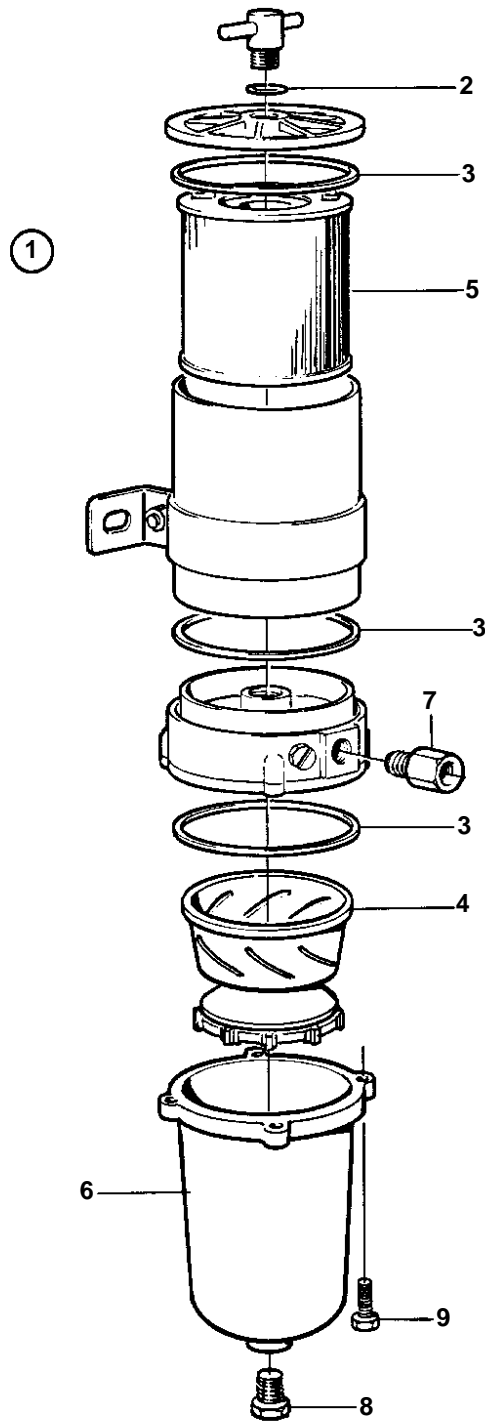

D12D-A MG, D12D-B MG

15385

D12D-A MG, D12D-B MG

REF	PART NO.	QTY	DESCRIPTION	SEE SEC.	NOTES
1	3825018	1	Fuel cleaner • Bulletin 50-11A	50-11A-EN	REPL BY 877768 Fuel Filters / Water Separators
1	877768	1	Fuel filter kit		
2	838506	1	• O-ring		
3	846719	3	• Gasket		
4	3825028	1	• Turbine		
5	3838852	1	• Fuel filter insert		(3825027) 10 micron
6	3838851	1	• Bowl		Metal Bowl., (848293)
7	846620	2	• Nipple		
8	952075	1	• Plug		
9	940094	4	• Screw		