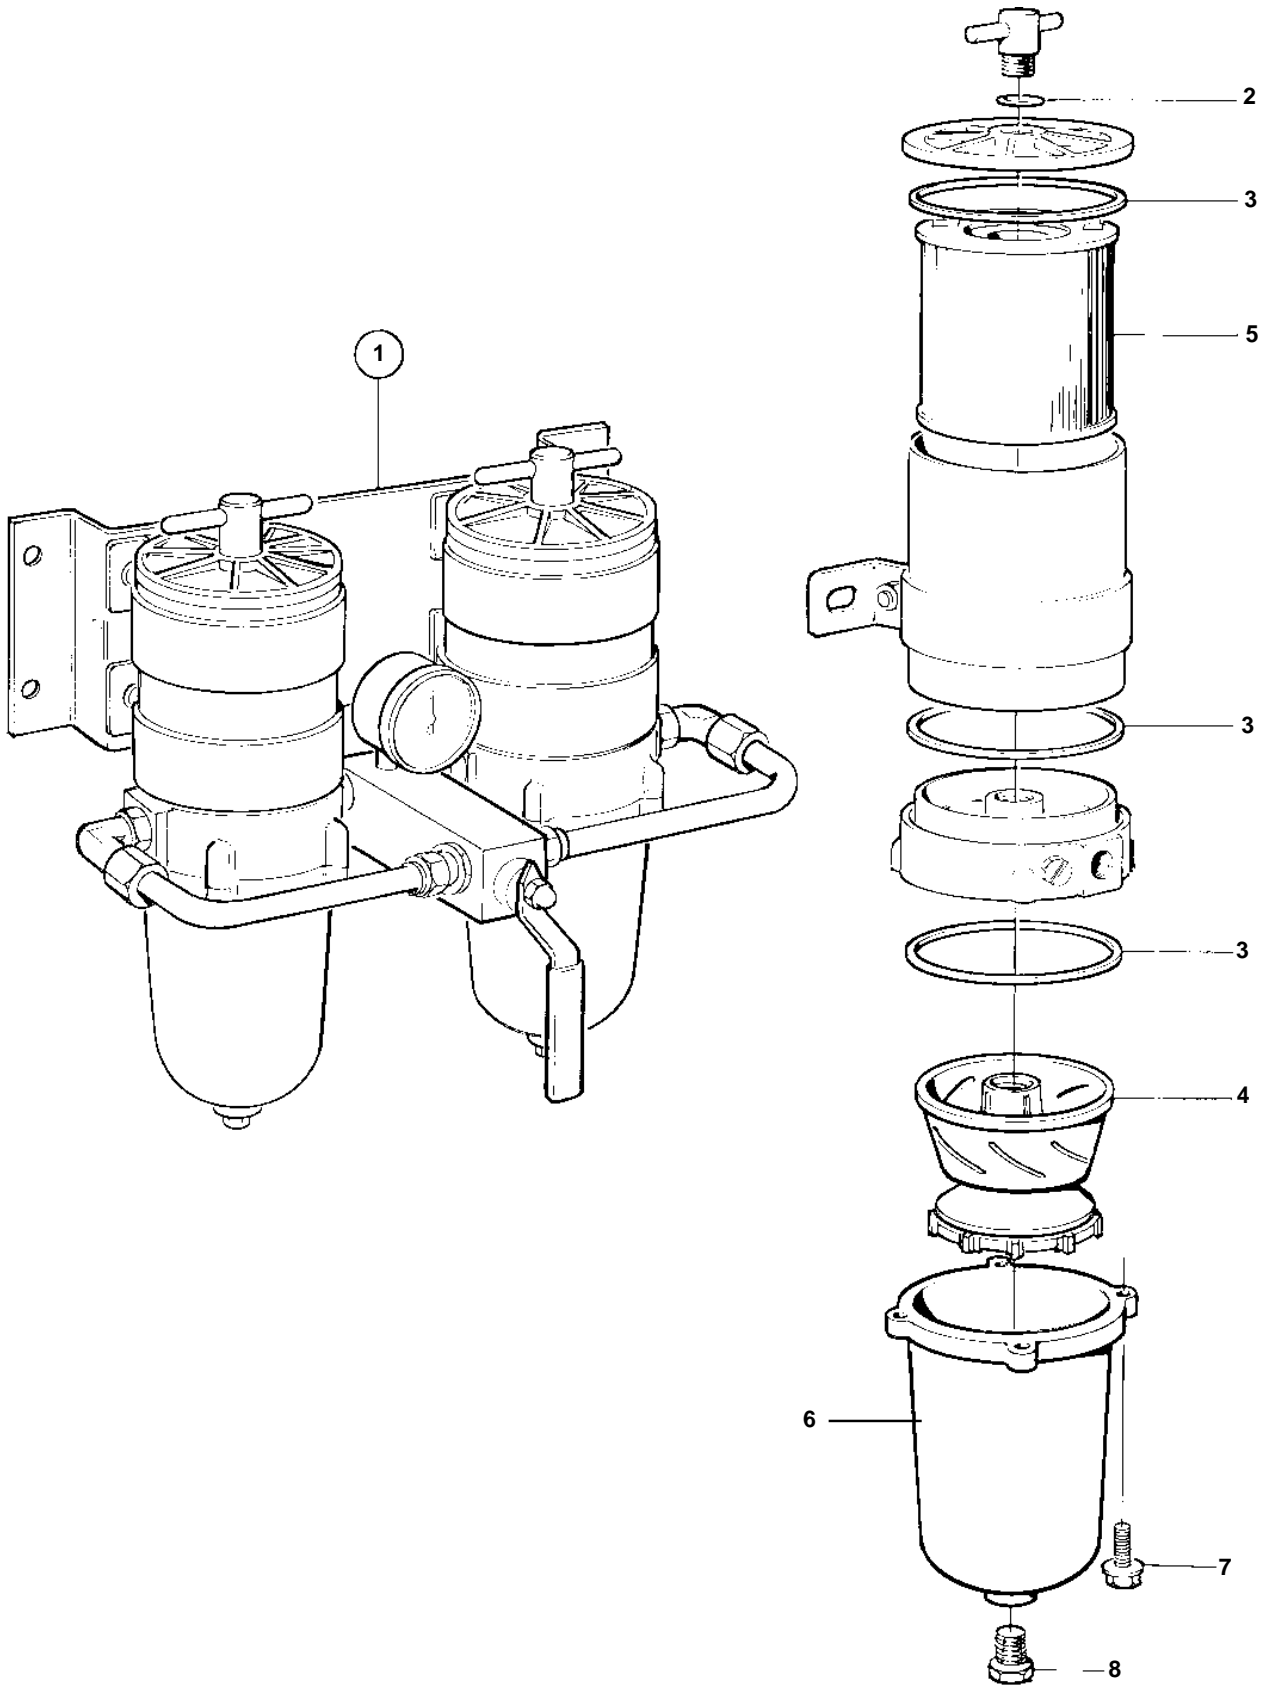

D12D-A MG

15909

D12D-A MG

REF	PART NO.	QTY	DESCRIPTION	SEE SEC.	NOTES
1	3825022	1	Fuel cleaner		REPL BY 877770
			• Bulletin 50-11A	50-11A-EN	Fuel Filters / Water Separators
2	838505	2	• O-ring		
3	846719	6	• Gasket		
4	3825028	2	• Turbine		
5	3838852	2	• Fuel filter insert		(3825027) 10 micron
6	3838851	2	• Bowl		Metal Bowl., (848293)
7	940094	8	• Screw		
8	952075	2	• Plug		