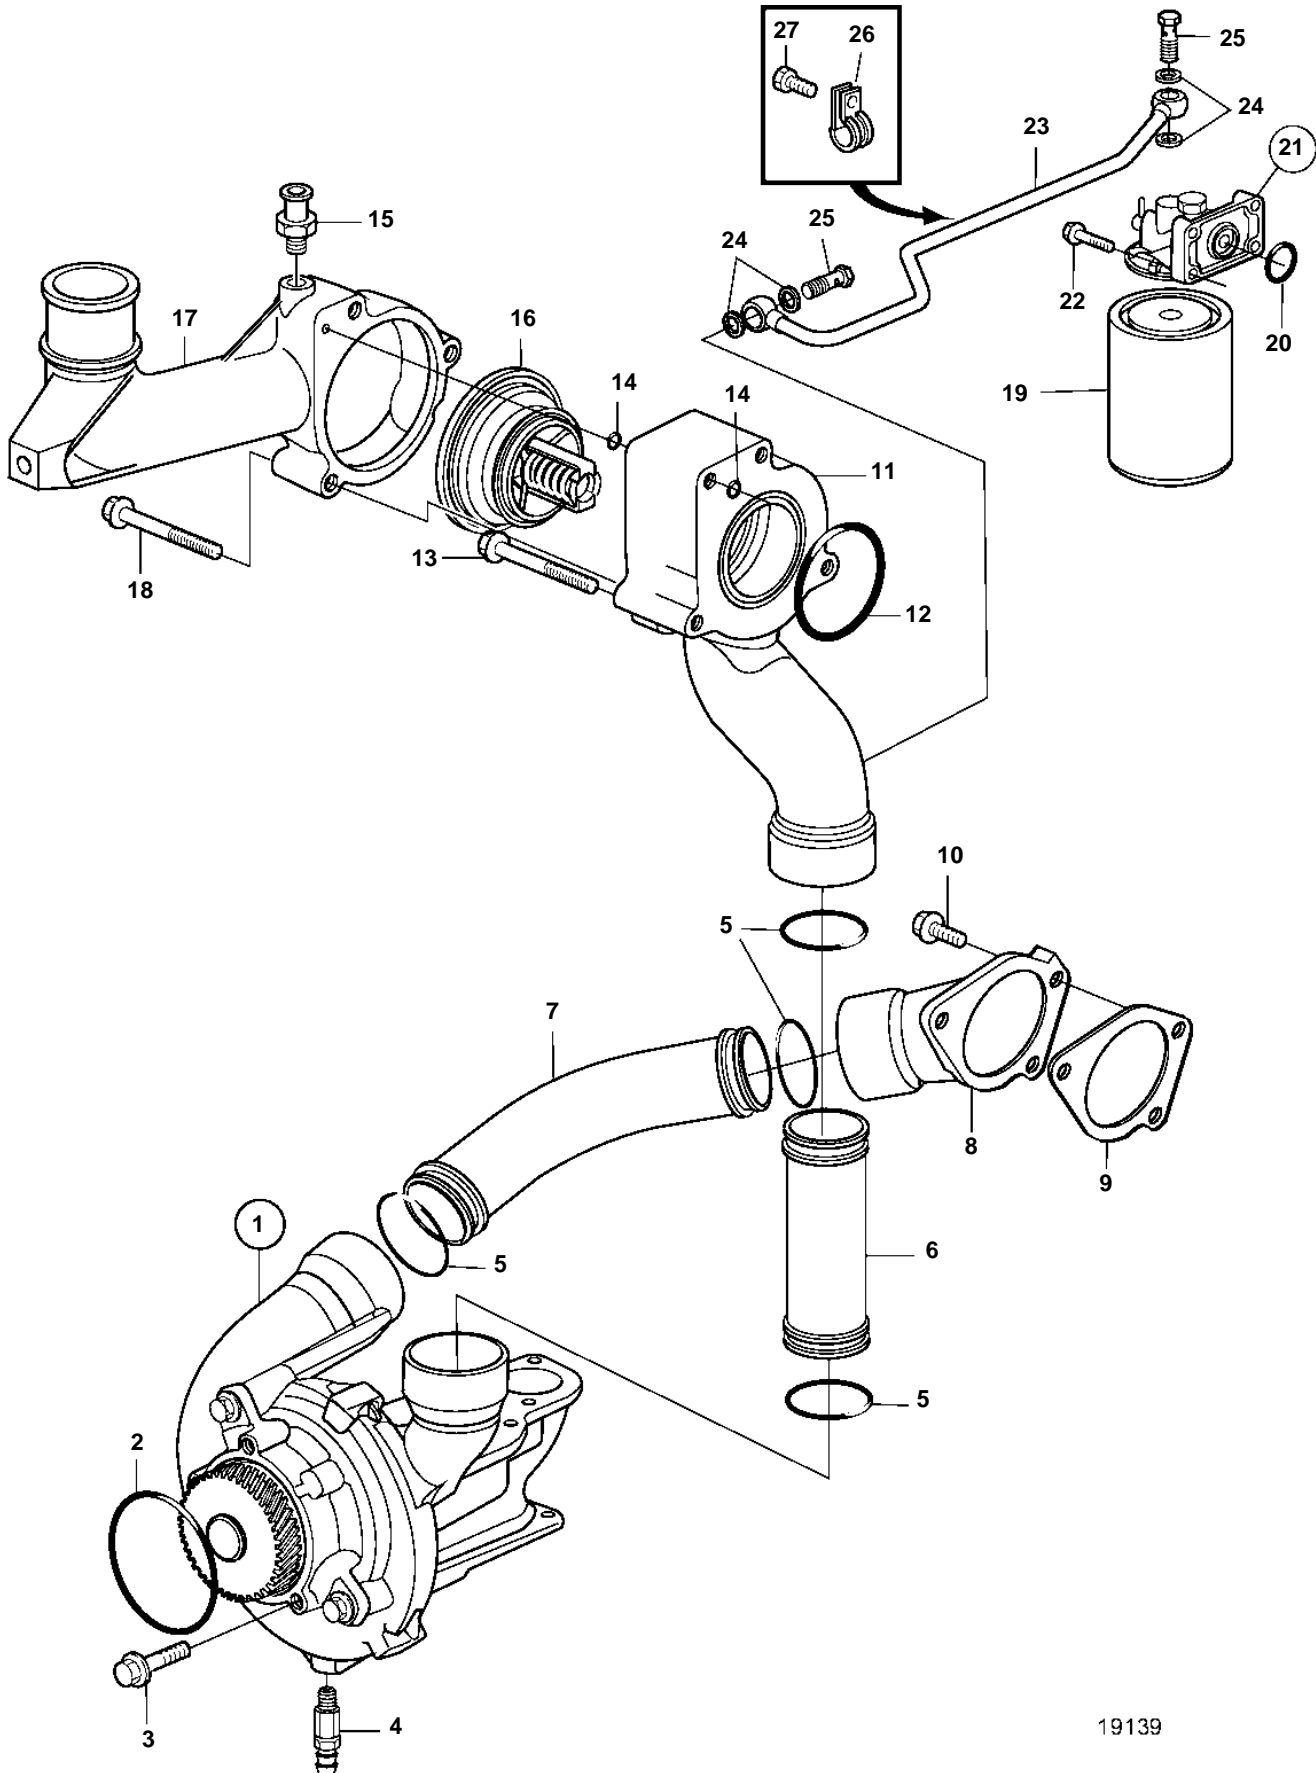

D12D-A MG

19139

D12D-A MG

REF	PART NO.	QTY	DESCRIPTION	SEE SEC.	NOTES
1		1	Water pump		
				5676	
2	948980	1	O-ring		
3	947790	4	Flange screw		
4	949918	1	Drain cock		
5	1547254	4	Sealing ring		
6	3826694	1	Coolant pipe		
7	3826609	1	Coolant pipe		
8	3826968	1	Pipe connection		
9	8170515	1	Gasket		
10	945444	3	Flange screw		
11	3838296	1	Thermostat housing		
12	976044	1	O-ring		
13	965182	3	Flange screw		
14	968725	2	O-ring		
15	977508	1	Nipple		Water pump-radiator.
16	20441483	1	Thermostat		(3183581)
17	3838298	1	Cover		
18	965216	3	Screw		
19	1699830	1	Coolant filter		
20	469846	1	Sealing ring		
21	1661685	1	Bracket		
				417	
22	946671	4	Flange screw		
23	3827547	1	Coolant pipe		
24	976929	4	Gasket		
25	25167	2	Hollow screw		
26	942542	1	Clamp		
27	946440	1	Flange screw		