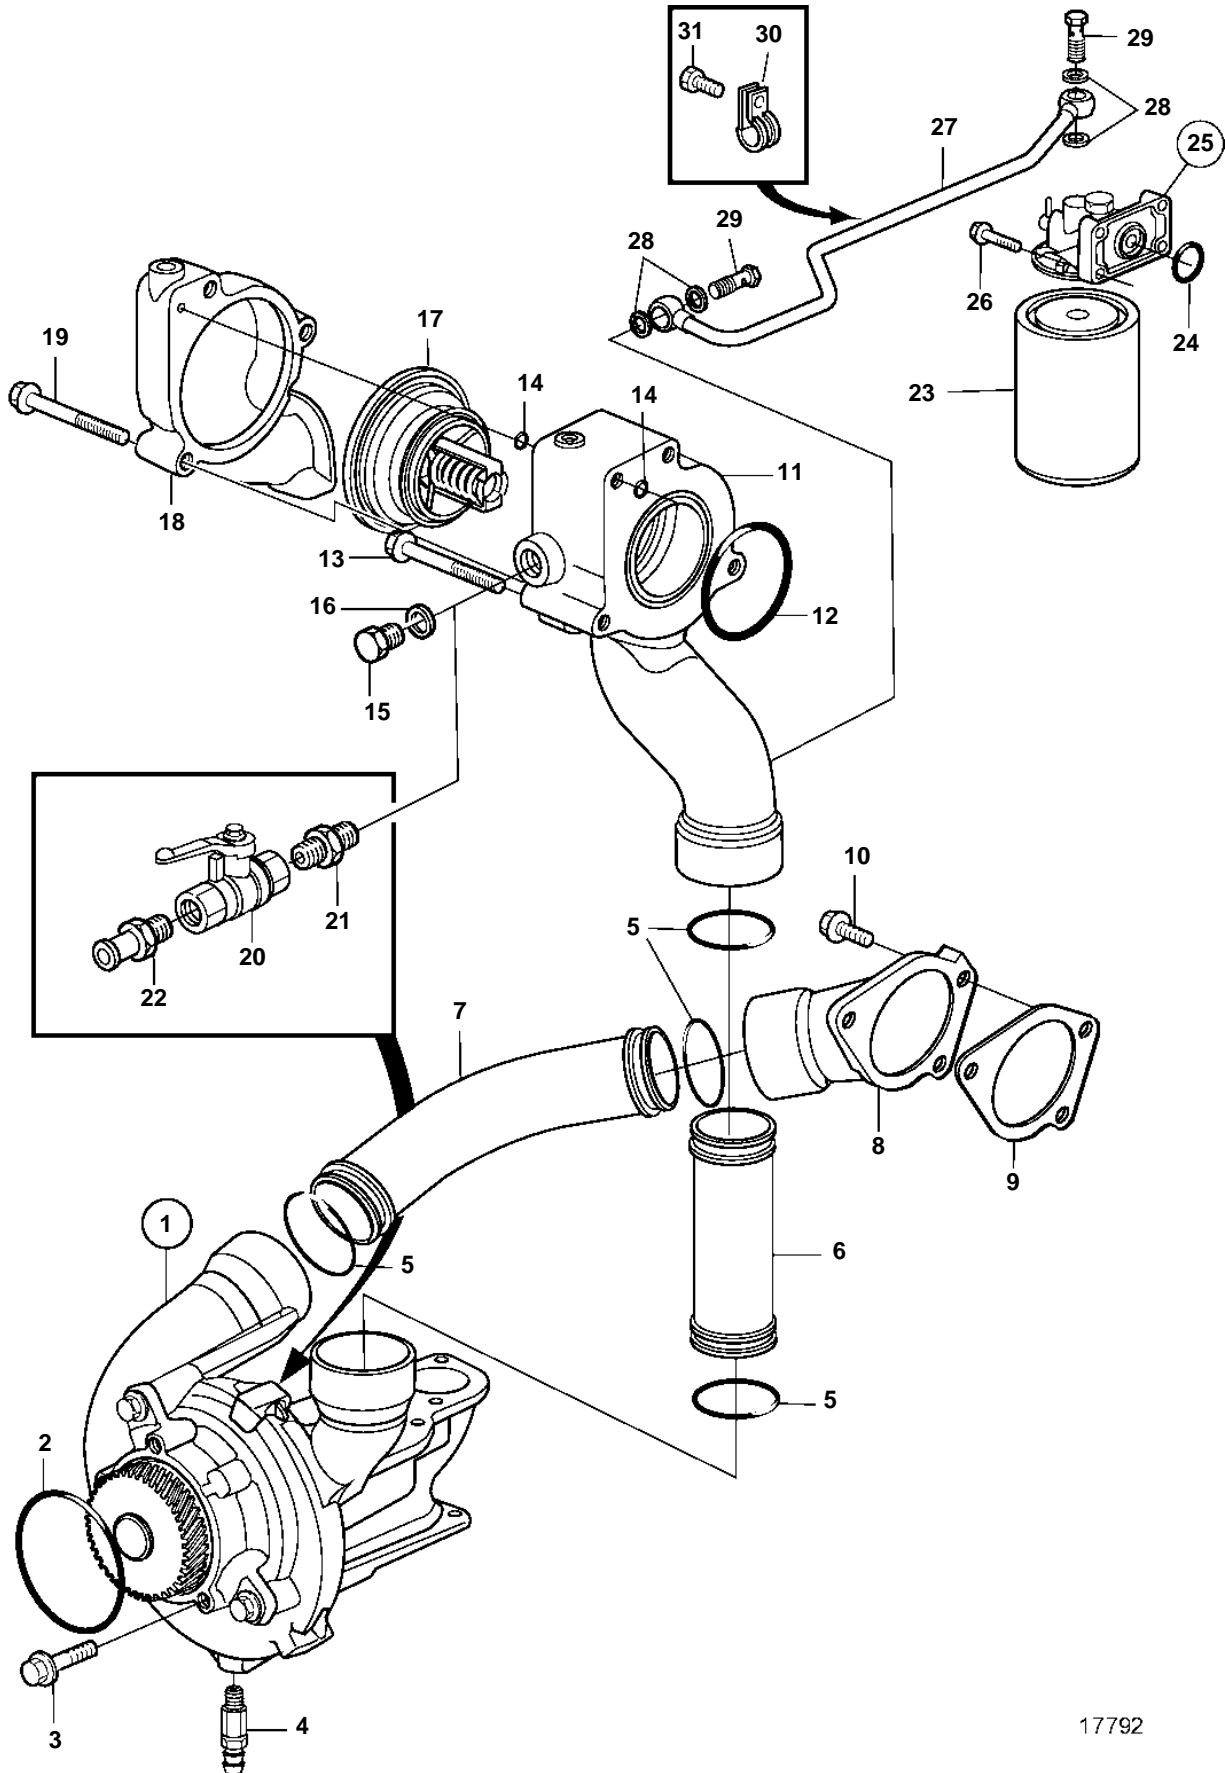

D12D-A MG

17792

D12D-A MG

REF	PART NO.	QTY	DESCRIPTION	SEE SEC.	NOTES
1		1	Water pump		
				4337	
2	948980	1	O-ring		
3	947790	4	Flange screw		
4	949918	1	Drain cock		
5	1547254	4	Sealing ring		
6	3826694	1	Coolant pipe		
7	3826609	1	Coolant pipe		
8	3826968	1	Pipe connection		
9	8170515	1	Gasket		
10	945444	3	Flange screw		
11	3826604	1	Thermostat housing		
12	976044	1	O-ring		
13	965182	3	Flange screw		
14	968725	2	O-ring		
15	914392	1	Plug		
16	943908	1	Gasket		
17	20441483	1	Thermostat		(3183581)
18	3826605	1	Cover	SO	
19	973924	3	Flange screw		
20	1140097	2	Ball valve		
21	16452	2	Nipple		
22	961657	2	Nipple		
23	1699830	1	Coolant filter		
24	469846	1	Sealing ring		
25	1661685	1	Bracket		
				417	
26	946671	4	Flange screw		
27	3827547	1	Coolant pipe		
28	976929	4	Gasket		
29	25167	2	Hollow screw		
30	942542	1	Clamp		
31	946440	1	Flange screw		