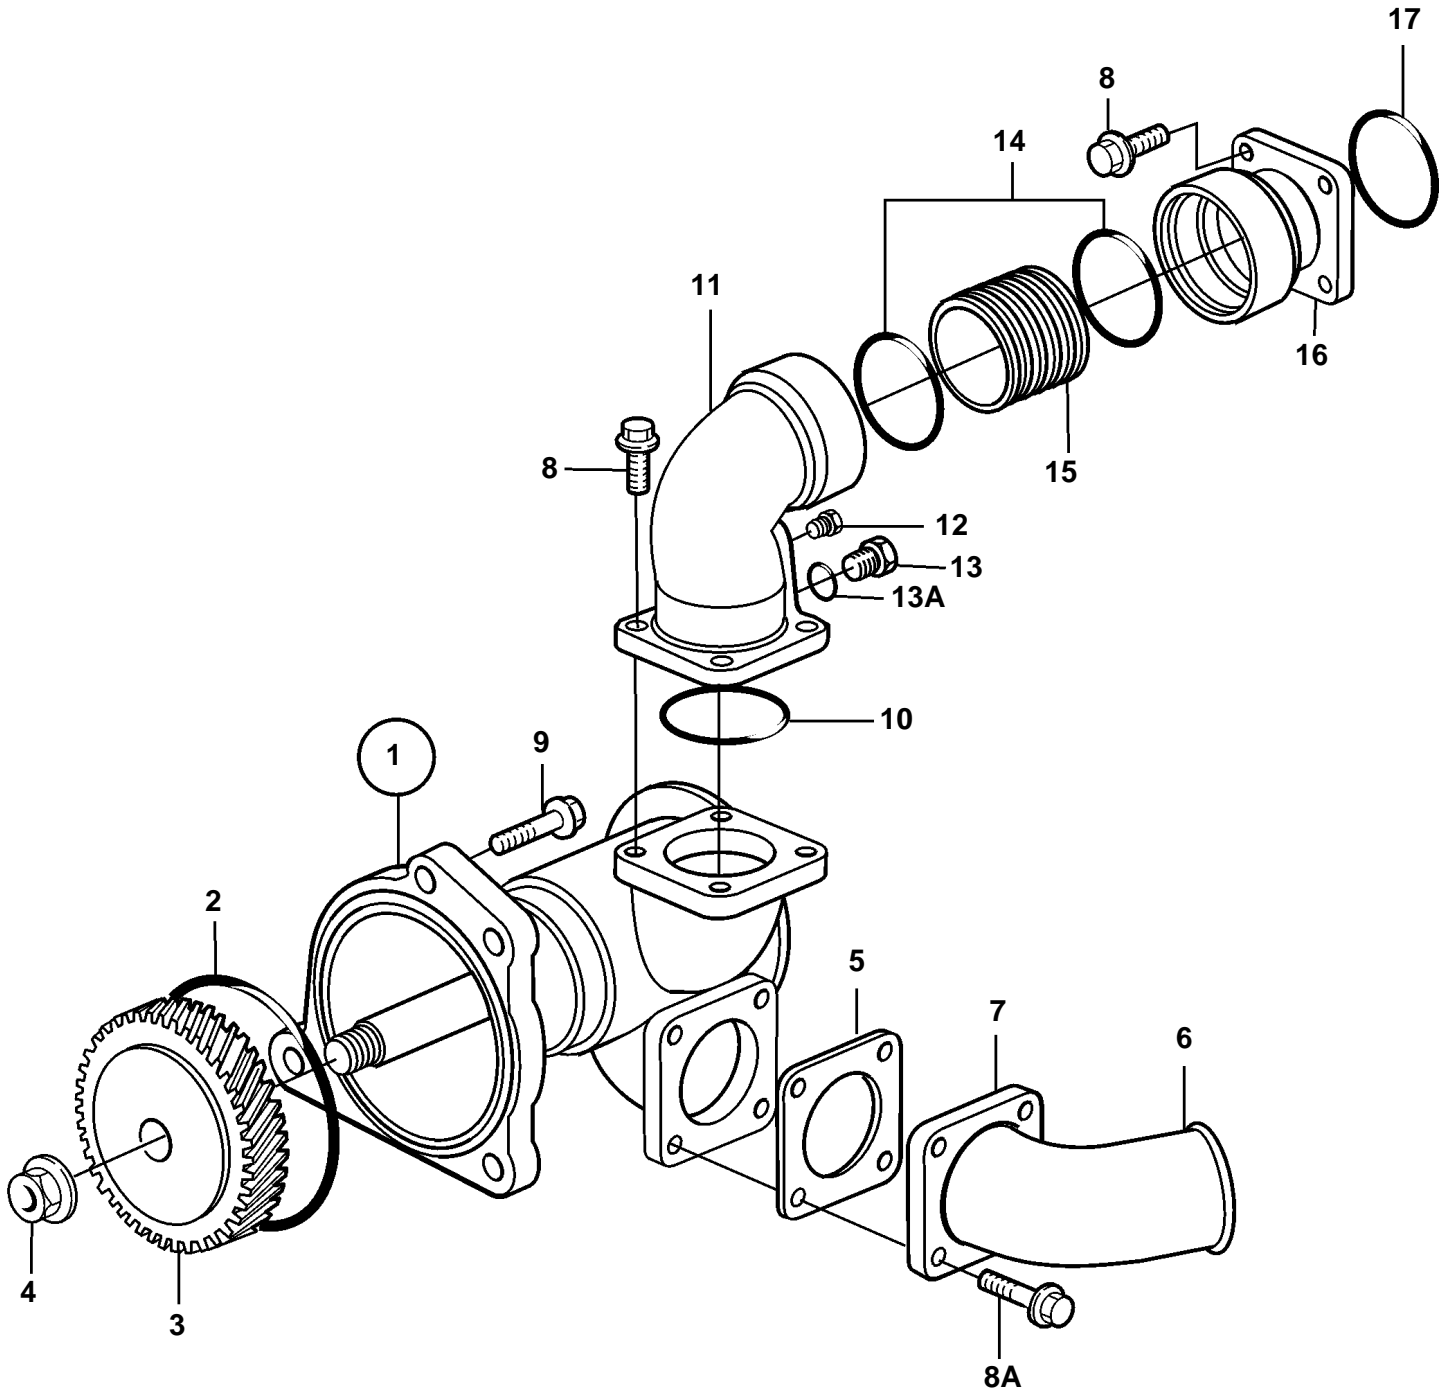

D12D-A MG

D12D-A MG

REF	PART NO.	QTY	DESCRIPTION	SEE SEC.	NOTES
1	3838207	1	Sea water pump		(865295)
				4339	
2	949736	1	O-ring		
3	865931	1	Gear		
4	955786	1	Nut		
5	862583	1	Gasket		
6	3828559	1	Hose attachment		110°
	842868	1	Hose attachment		90°
7	842867	1	Flange		
8	946173	8	Flange screw		
8A	946441	4	Screw		
9	946473	4	Flange screw		
10	925073	1	O-ring		
11	3832782	1	Pipe connection		
12	981749	1	Plug		
13	982293	1	Plug		
13A	11998	1	Gasket		
14	863209	2	Sealing ring		
15	866610	1	Sleeve		
16	866612	1	Pipe connection		
17	925072	1	O-ring		