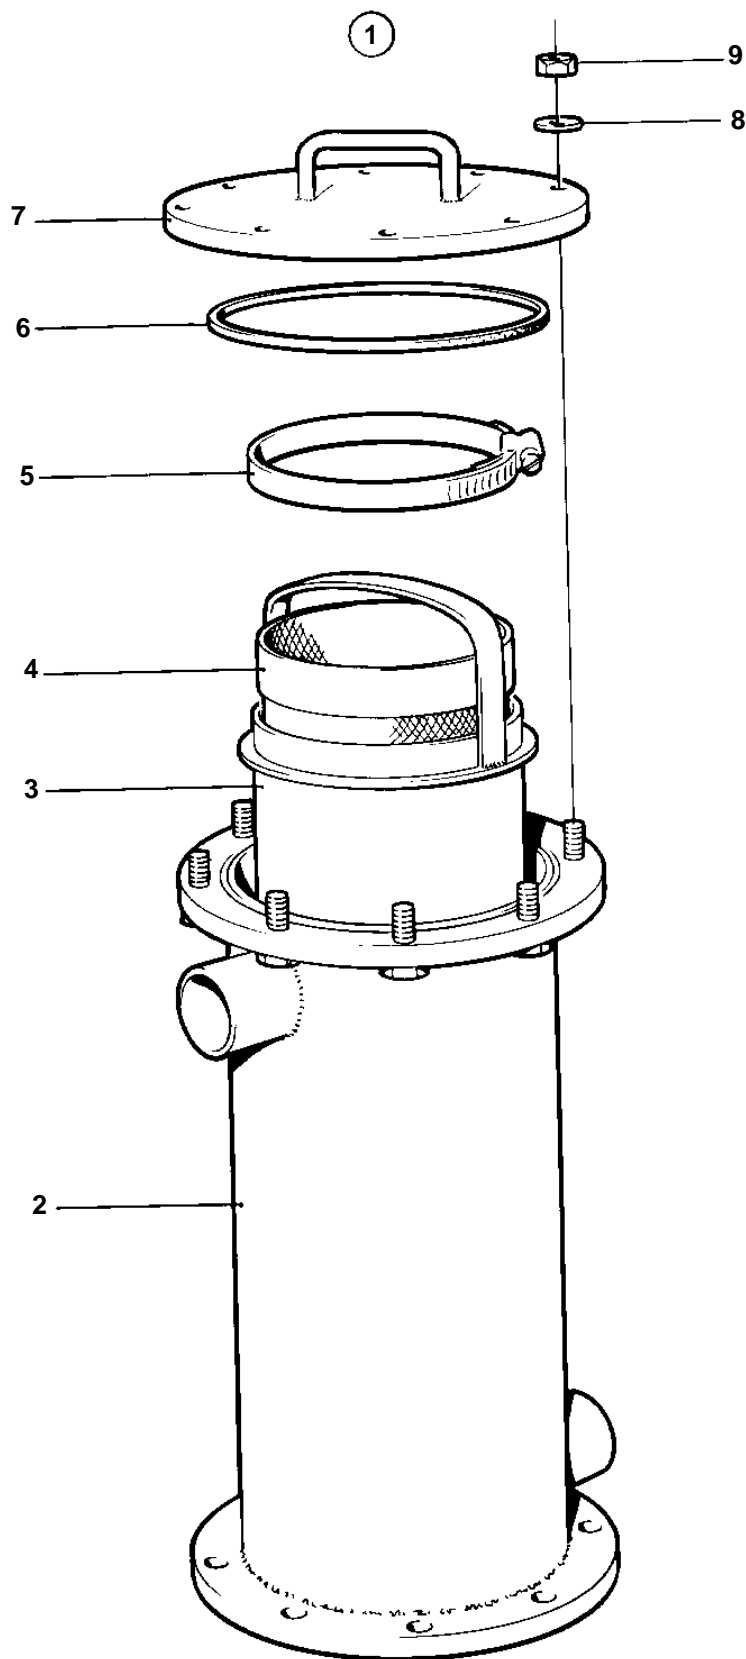

D12D-A MG

5552

## D12D-A MG

REF	PART NO.	QTY	DESCRIPTION
1	843957	1	Sea water filter
2		1	· Filter housing
3		1	· Filter basket
4	843971	1	· Filter bag
5	949000	1	· Clamp
6	925287	1	· O-ring
7		1	· Cover
8	955900	8	· Washer
9	955785	8	· Nut