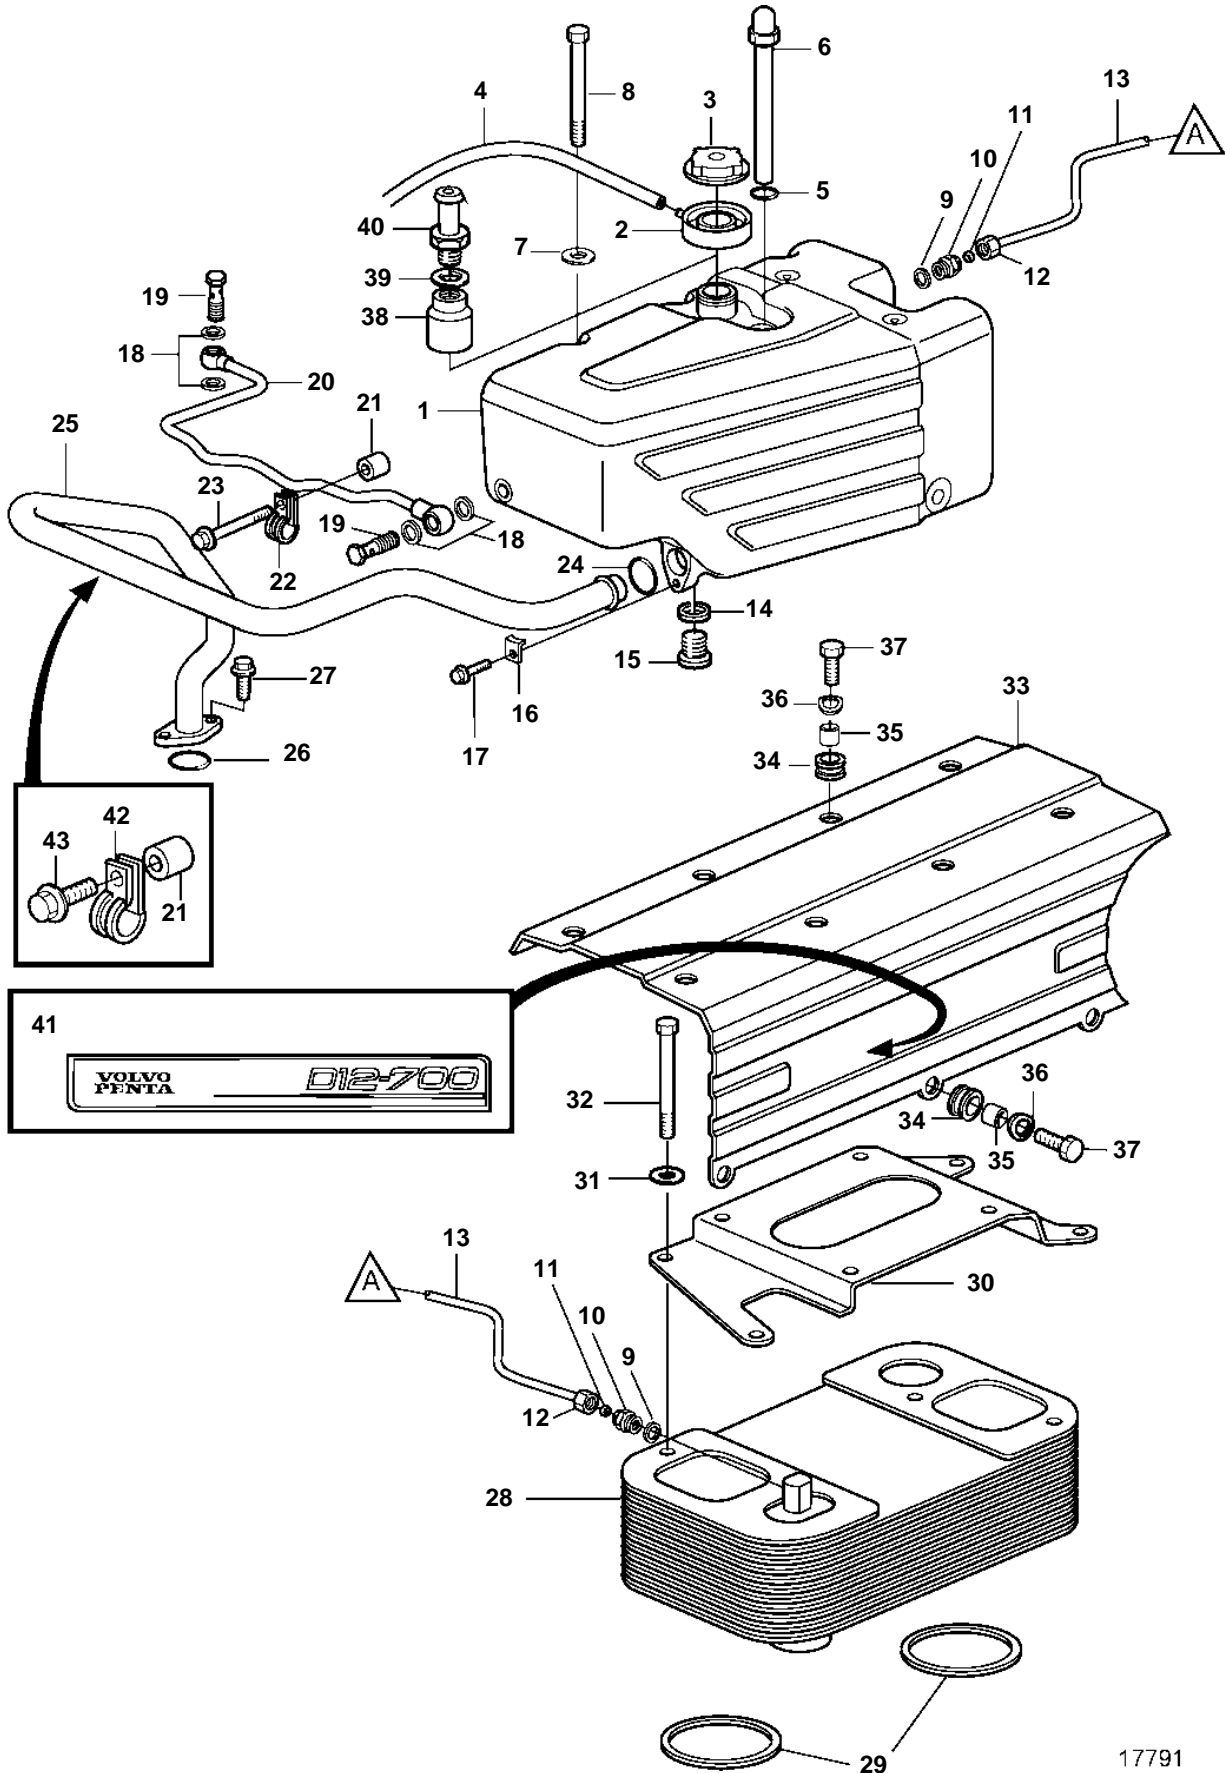

D12D-A MG

## D12D-A MG

REF	PART NO.	QTY	DESCRIPTION	NOTES
1	865123	1	Expansion tank	
2	3828863	1	Rubber collar	
3	1674083	1	Pressure cap	
4	192618	X	Hose	L=1050mm
5	976932	1	Gasket	
6	3827766	1	Level indicator	
7	941907	4	Spring washer	
8	968999	4	Screw	
9	947084	2	Gasket	
10	190132	2	Nipple	
11	956968	2	Ferrule	
12	956982	2	Cap nut	
13	3831308	1	Air vent pipe	
14	948884	1	Washer	
15	960632	1	Plug	
16	421654	1	Clamp	
17	946440	1	Flange screw	
18	947084	4	Gasket	
19	969299	2	Hollow screw	
20	3827549	1	Air vent pipe, therm. housing	
21	843075	2	Sleeve	
22	942400	1	Clamp	
23	968999	1	Screw	
24	471637	1	Sealing ring	
25	865925	1	Coolant pipe, circulation pump	
26	862637	1	Gasket	
27	946173	2	Flange screw	
28	889297	1	Intercooler	
29	976063	2	Sealing ring	
30	3828754	1	Bracket	
31	941908	4	Spring washer	
32	963261	4	Hexagon screw	
33	3830041	1	Cover	
34	673989	11	· Rubber bushing	
35	3830336	11	Spacer	
36	941670	11	Washer	
37	946730	11	Screw	
38	3826167	1	Adapter	
39	836169	1	Gasket	
40	943268	1	Hose nipple	
41		1	Decal	D12-AUX
42	947827	1	Clamp	
43	945444	1	Flange screw	