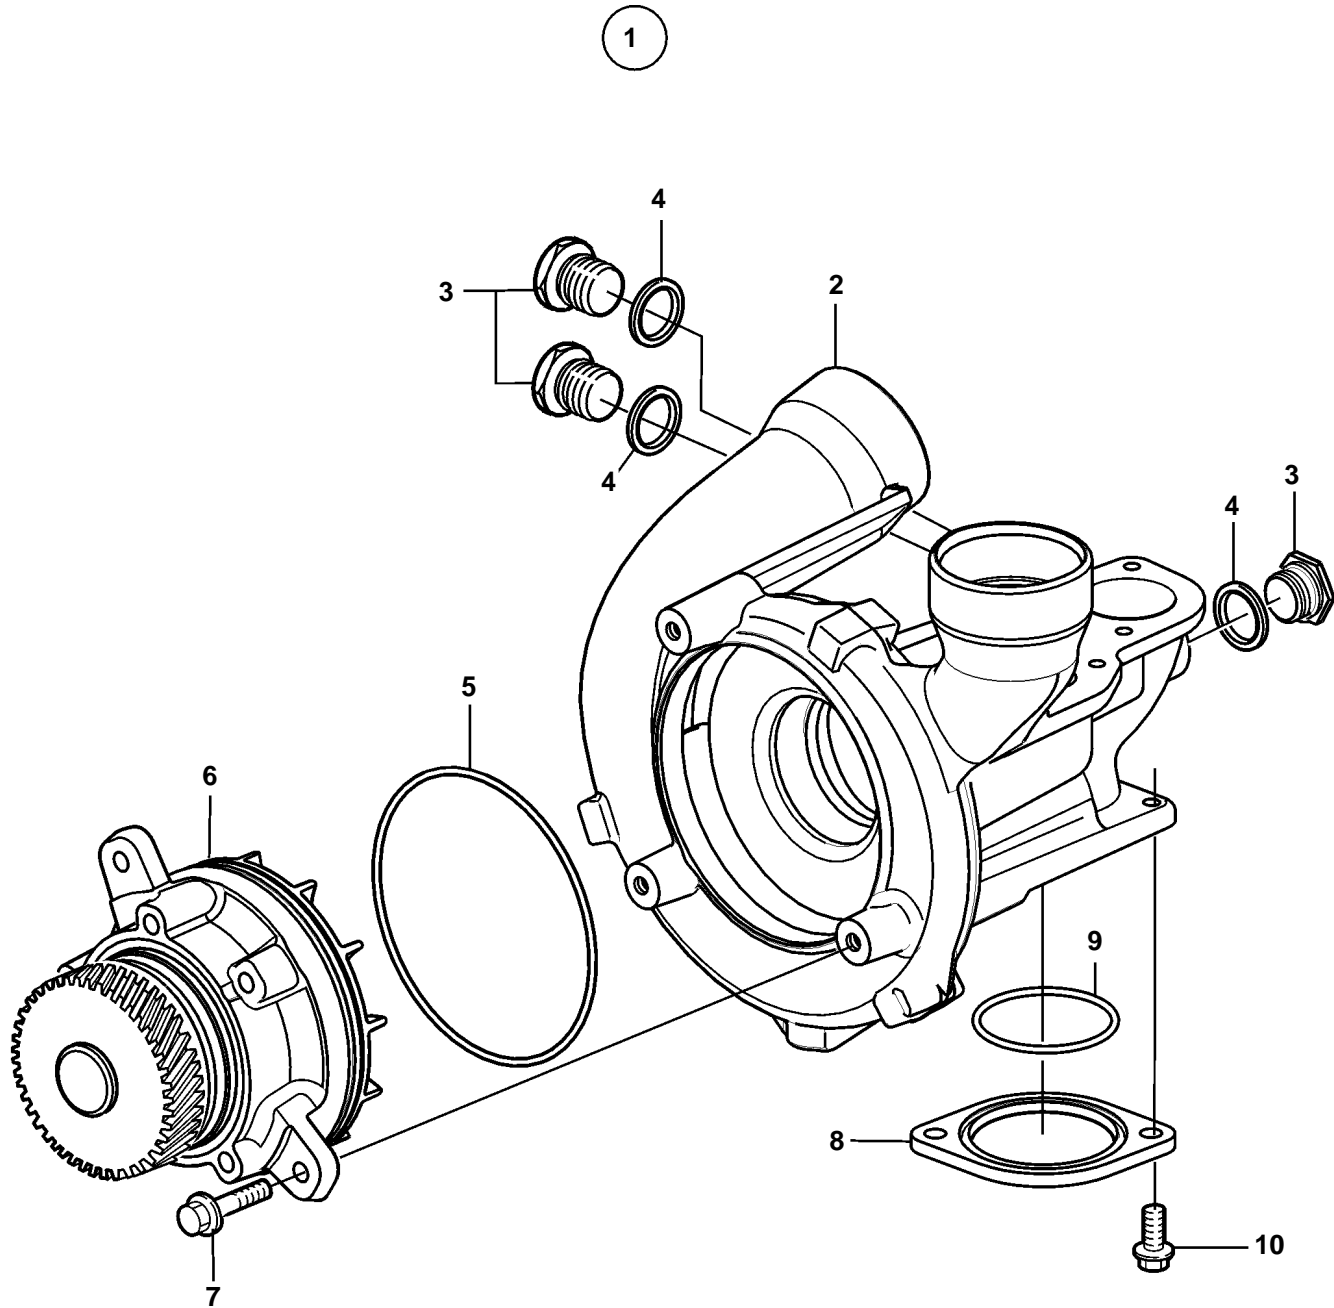

D12D-A MG

D12D-A MG

REF	PART NO.	QTY	DESCRIPTION	NOTES
1		1	Water pump	
2	3826608	1	· Housing	
3	914392	3	· Plug	
4	943908	3	· Gasket	
5	975687	1	· O-ring	
6	20431135	1	· Circulation pump	(8170833) E.U=3803567
7	946173	3	· Flange screw	
8	3827303	1	Cover	
9	925255	1	O-ring	
10	946173	2	Flange screw	