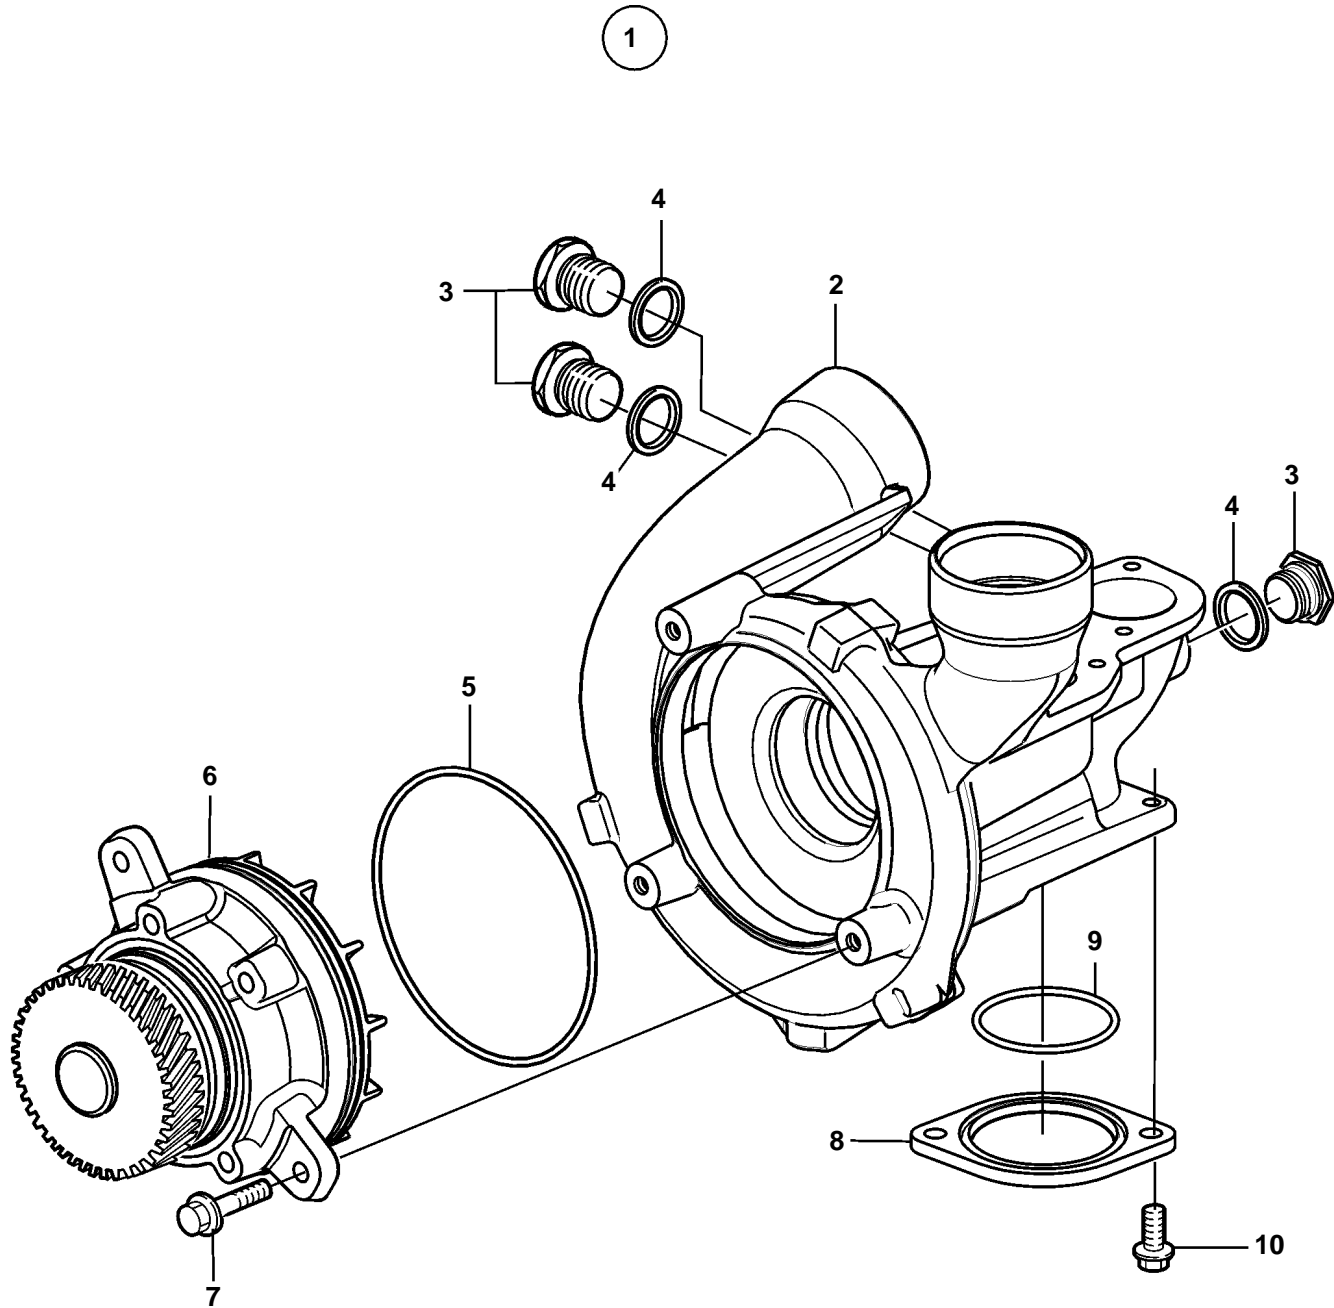

D12D-A MG

D12D-A MG

REF	PART NO.	QTY	DESCRIPTION	NOTES
1		1	Water pump	
2	3826608	1	· Housing	
3	914392	3	· Plug	
4	943908	3	· Gasket	
5	975687	1	· O-ring	
6	20431135	1	· Circulation pump	(8170833) E.U.=3803567
7	946173	3	· Flange screw	
8	3827303	1	Cover	
9	925255	1	O-ring	
10	946173	2	Flange screw	