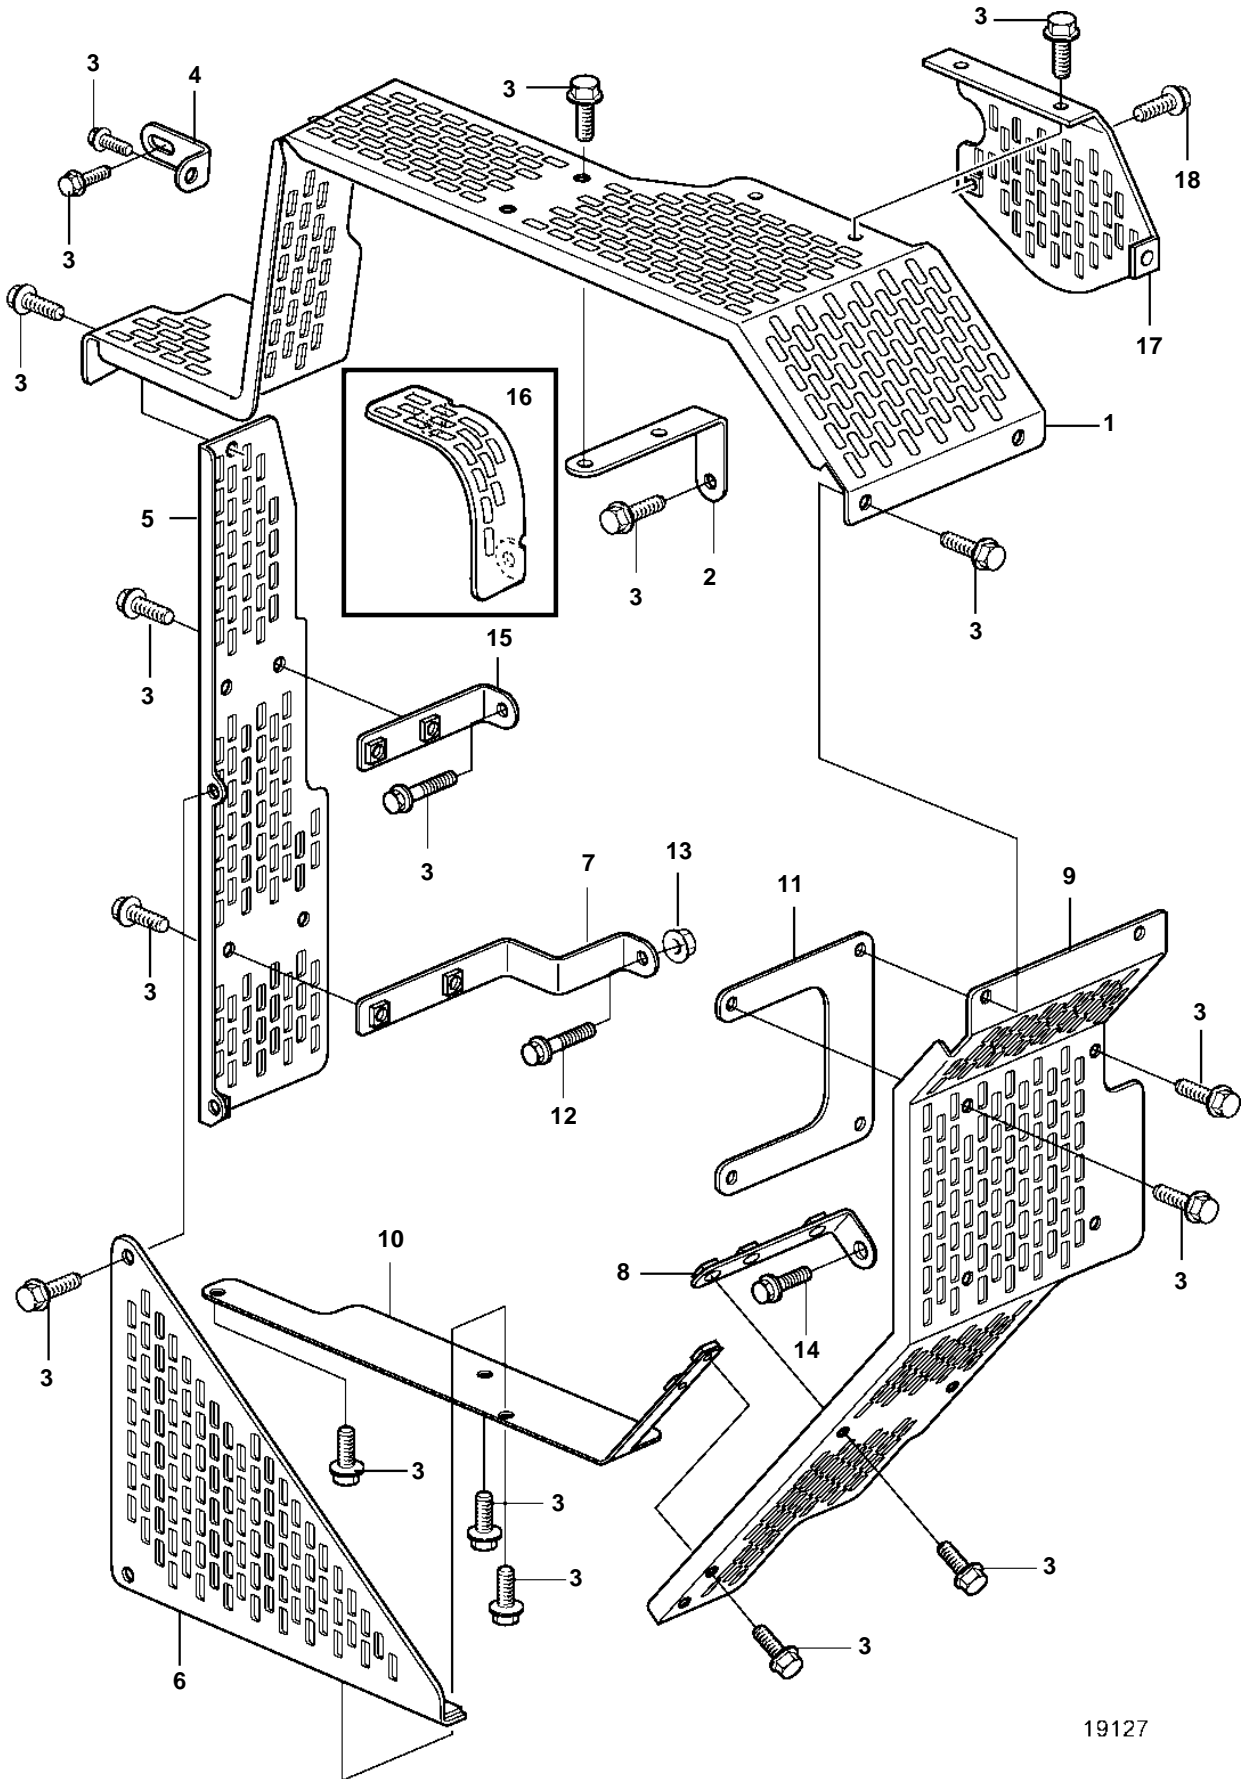

D12D-A MG

19127

D12D-A MG

REF	PART NO.	QTY	DESCRIPTION	NOTES
1	3835425	1	Belt protector	
2	3828852	1	Bracket	
3	946440	28	Flange screw	
4	965555	1	Bracket	
5	3828824	1	Belt protector	
6	3828827	1	Belt protector	
7	3828851	1	Bracket	
8	3828855	1	Bracket	
9	3828825	1	Belt protector	
10	3828826	1	Belt protector	
11	3828854	1	Bracket	
12	945444	1	Flange screw	
13	945408	1	Flange nut	
14	946471	1	Screw	
15	3828856	1	Bracket	
16	3829660	1	Fan protector, alternator	
17	3836085	1	Belt protector	No alternator.
18	968842	1	Flange screw	