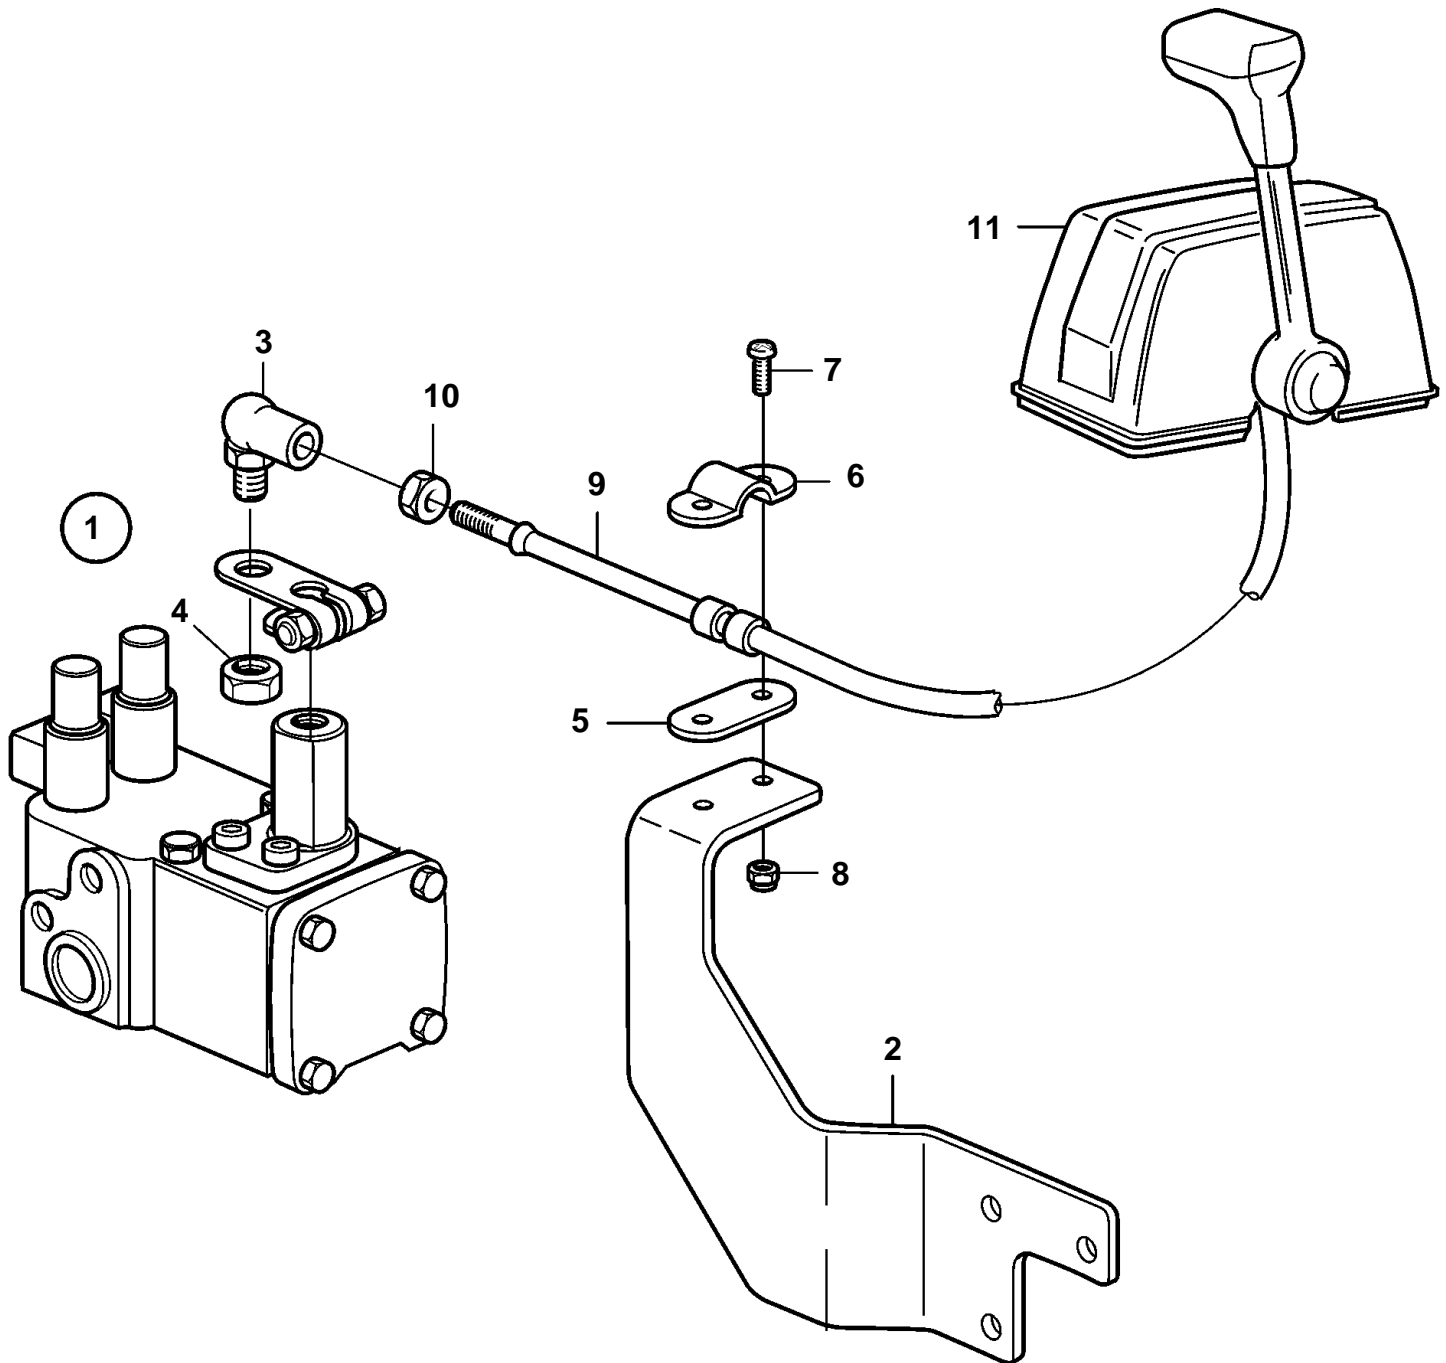

D12C-A MP, D12D-A MP, D12D-A MH, D12D-B MH

19326

D12C-A MP, D12D-A MP, D12D-A MH, D12D-B MH

REF	PART NO.	QTY	DESCRIPTION	SEE SEC.	NOTES
1	3837362	1	Slip valve Comps. not spec.		
2	3837729	1	Bracket		
3	813042	1	Ball joint		
4	955844	1	Nut		
5	819068	1	Washer		
6	819067	1	Brace		For control cable type 333.
	6853782	1	Clamp		For control cable type 443.
7	969408	2	Screw		(956079)
8	963104	2	Nut		
9		X	Control cable	231	
10		1	· Nut		
11		1	Control		SEE GROUP 27