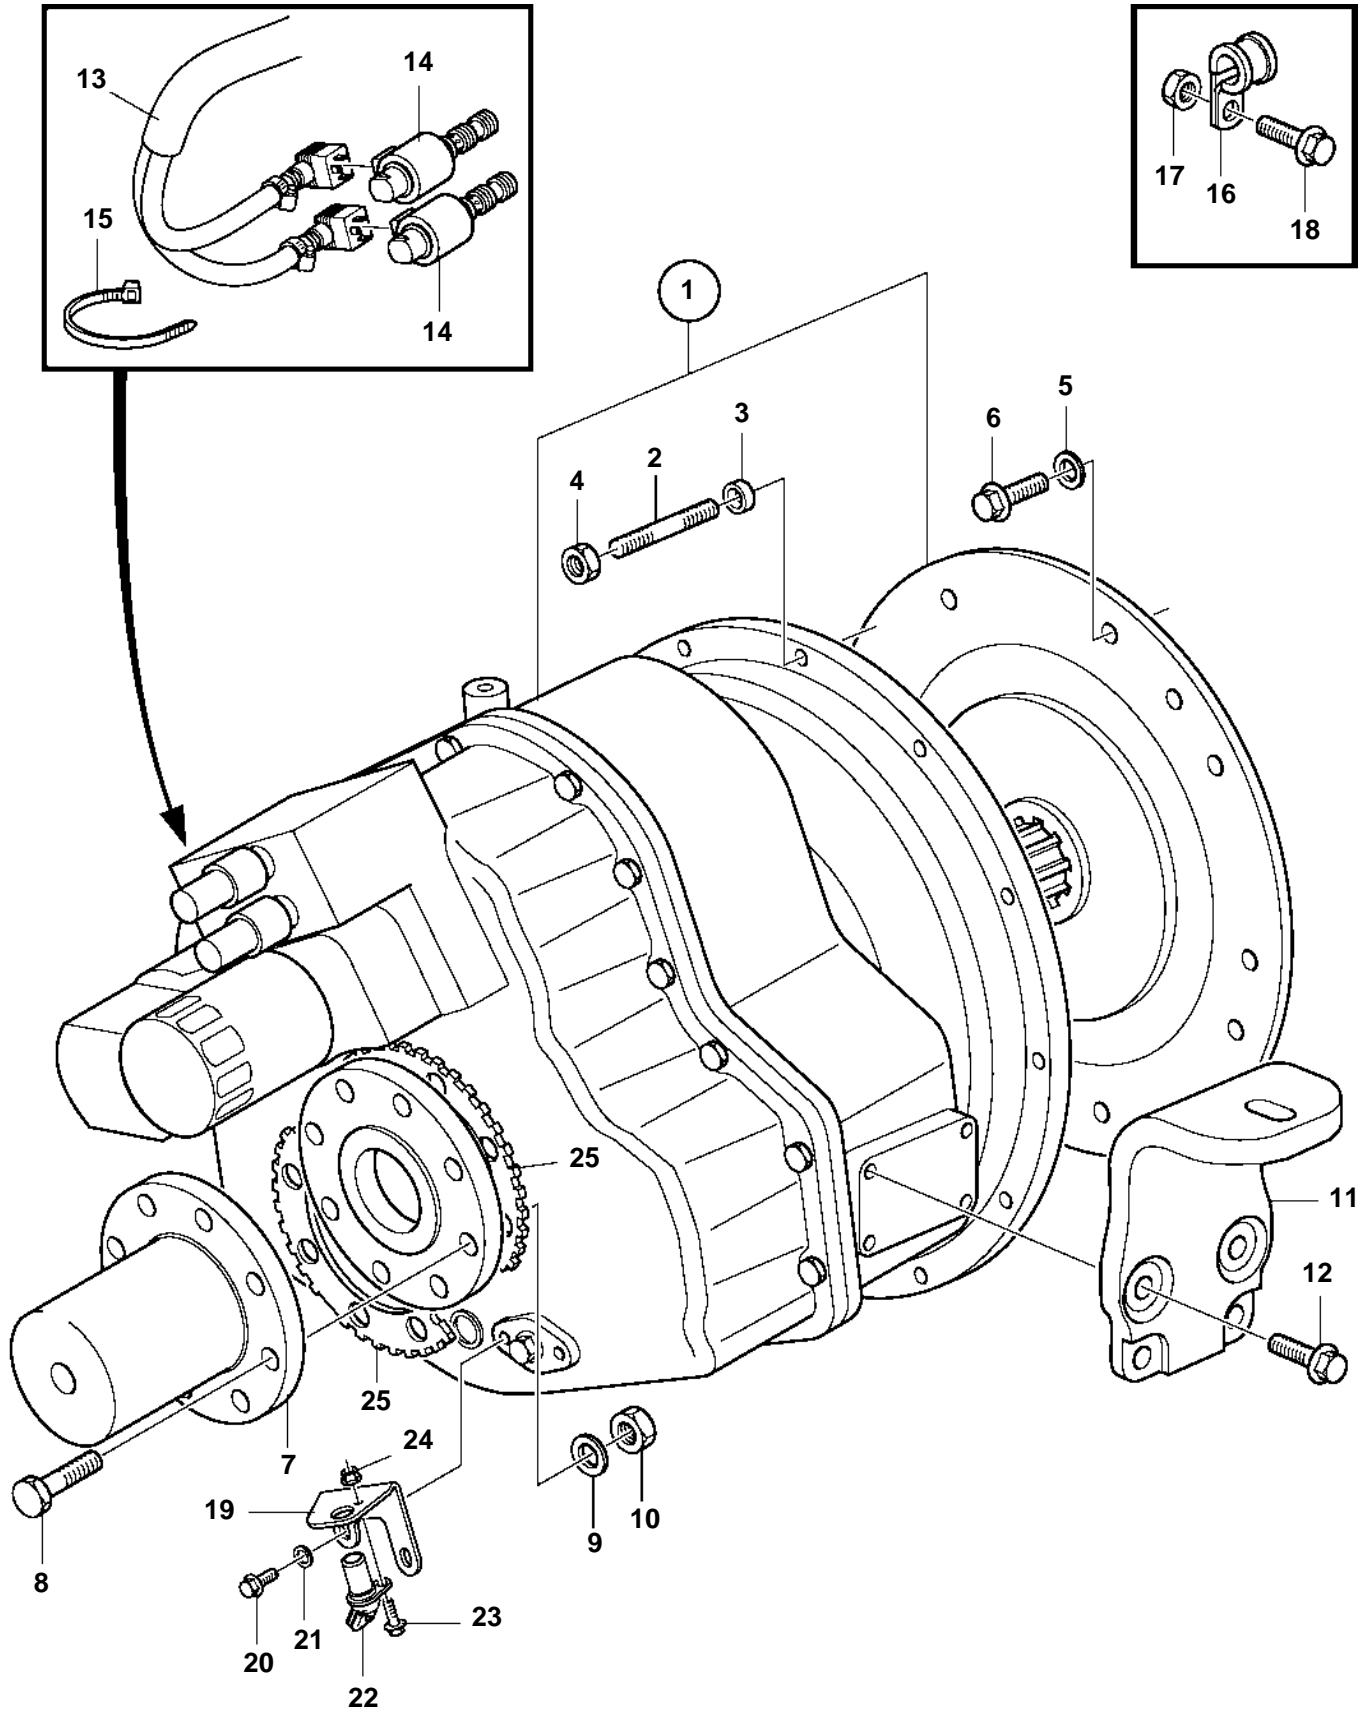

D11A-A

D11A-A

| REF | PART NO. | QTY | DESCRIPTION                 | SEE SEC. | NOTES                       |
|-----|----------|-----|-----------------------------|----------|-----------------------------|
| 1   |          | 1   | Reversing gear              |          | 7° angle down, RATIO 1.50:1 |
|     |          | 1   | Reversing gear              |          | 7° angle down, Ratio 1.76:1 |
|     |          | 1   | Reversing gear              |          | 7° angle down, RATIO 2.03:1 |
|     |          |     | · Parts not sold separately |          |                             |
| 2   | 479972   | 12  | Stud                        |          |                             |
| 3   | 942336   | 12  | Spring washer               |          |                             |
| 4   | 971089   | 12  | Lock nut                    |          |                             |
| 5   | 976945   | 8   | Washer                      |          |                             |
| 6   | 970954   | 8   | Hexagon screw               |          |                             |
| 7   | 863994   | 1   | Clutch flange               |          |                             |
| 8   | 955739   | 8   | Hexagon screw               |          |                             |
| 9   | 941912   | 8   | Spring washer               |          |                             |
| 10  | 950378   | 8   | Lock nut                    |          |                             |
| 11  |          | 2   | Engine mountings            |          |                             |
| 12  | 968435   | 8   | Flange screw                |          |                             |
| 13  | 3594238  | 1   | Wiring harness              |          |                             |
| 14  | 3826414  | 2   | Solenoid                    |          |                             |
| 15  | 948211   | X   | Cable tie                   |          |                             |
| 16  | 952632   | 2   | Clamp                       |          |                             |
| 17  | 949278   | 1   | Flange lock nut             |          |                             |
| 18  | 946544   | 1   | Flange screw                |          |                             |
| 19  | 3840887  | 1   | Bracket                     |          |                             |
| 20  | 946440   | 2   | Flange screw                |          |                             |
| 21  | 941907   | 2   | Spring washer               |          |                             |
| 22  |          | 1   | Tachometer sensor           | 22014    |                             |
| 23  | 946544   | 1   | Flange screw                |          |                             |
| 24  | 949278   | 1   | Flange lock nut             |          |                             |
| 25  | 3841413  | 2   | Sprocket wheel              |          |                             |