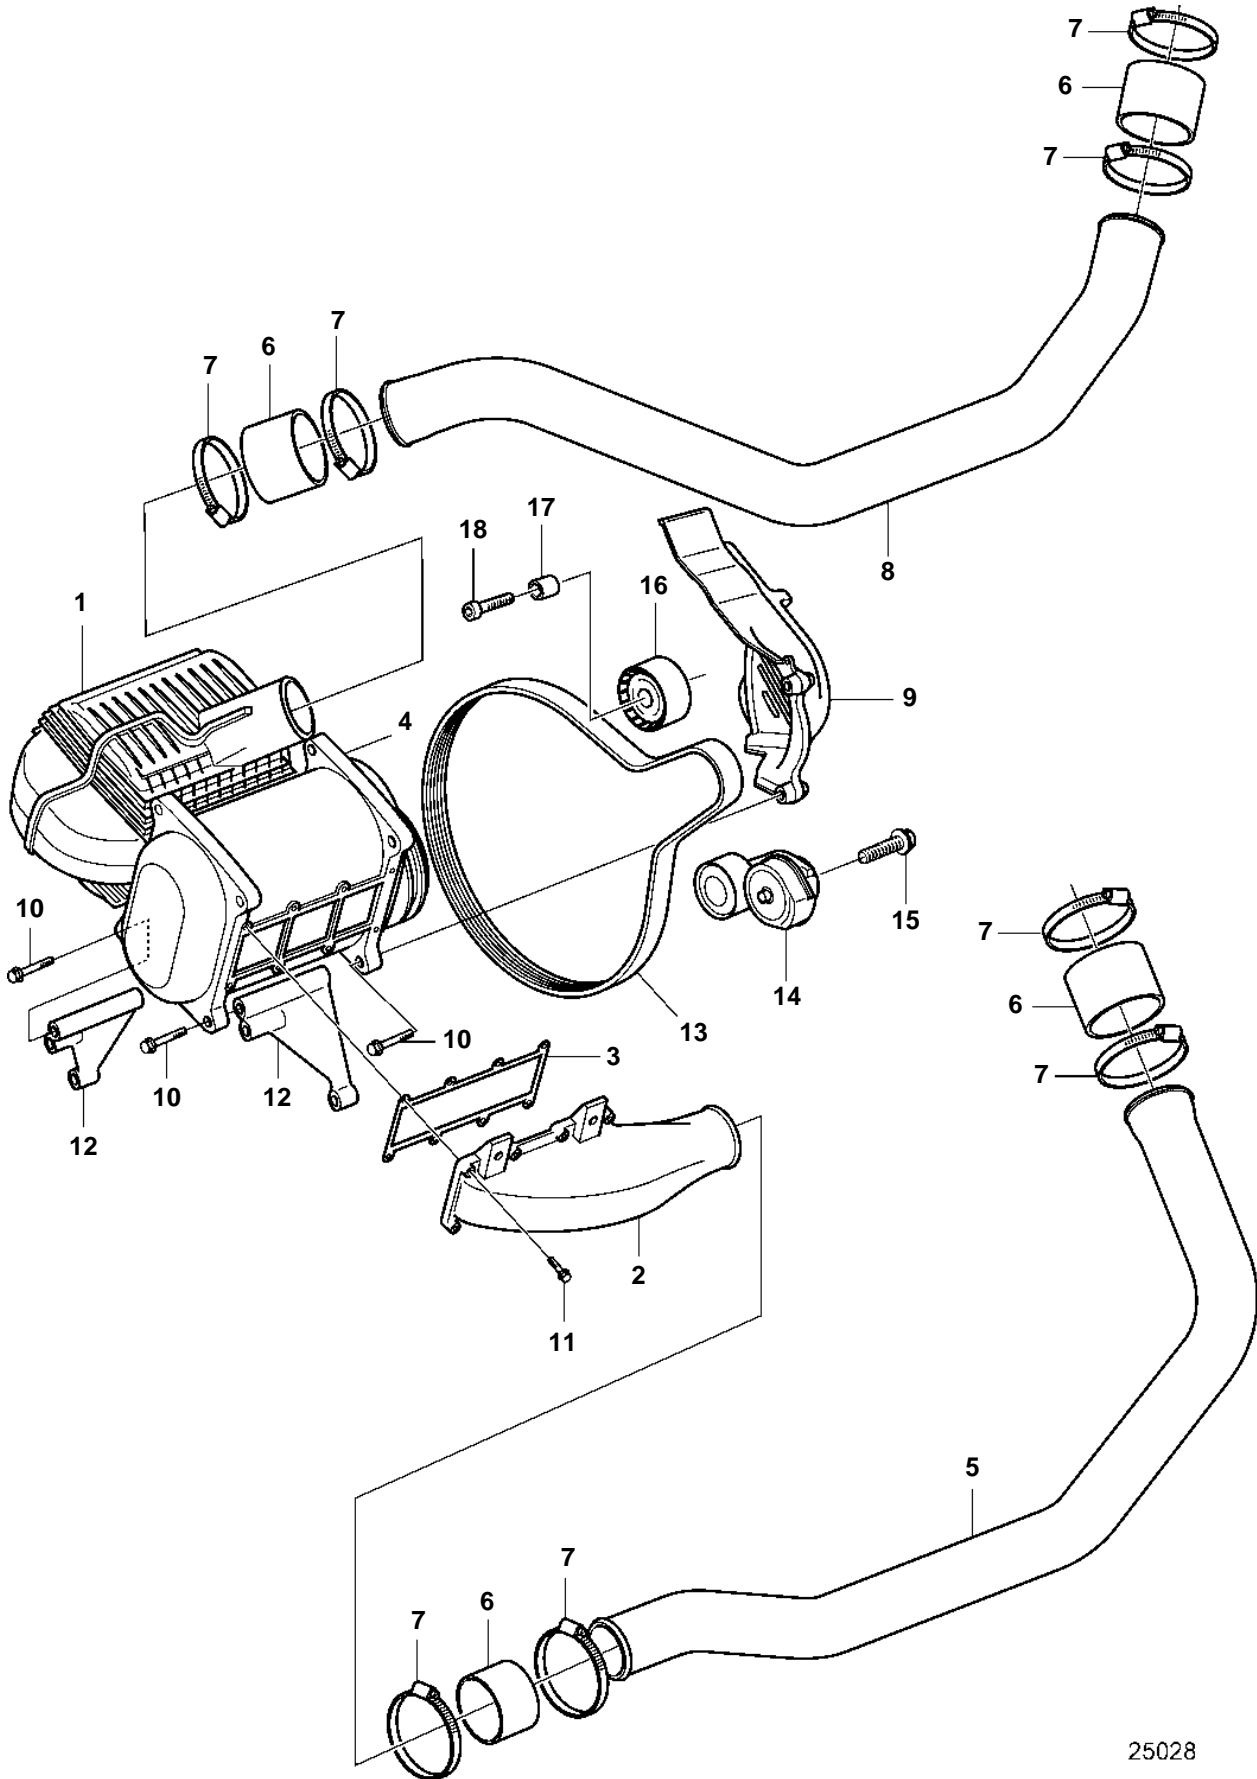

D11A-C

25028

D11A-C

REF	PART NO.	QTY	DESCRIPTION
1	21257669	1	Inlet silencer
2	21162922	1	Air outlet
3	21308577	1	Gasket
4	21145185	1	Supercharger
5	21257650	1	Pipe
6	470327	4	Hose
7	943481	8	Hose clamp
8	21257648	1	Pipe
9	21452524	1	Belt protector
10	965186	8	Flange screw
11	948356	8	Flange screw
12	21211439	2	Bracket
13	981021	1	V-ribbed belt
14	20935521	1	Belt tensioner
15	947790	1	Flange screw
16	3887305	1	Idler pulley
17	3818176	1	Hub
18	965195	1	Flange screw