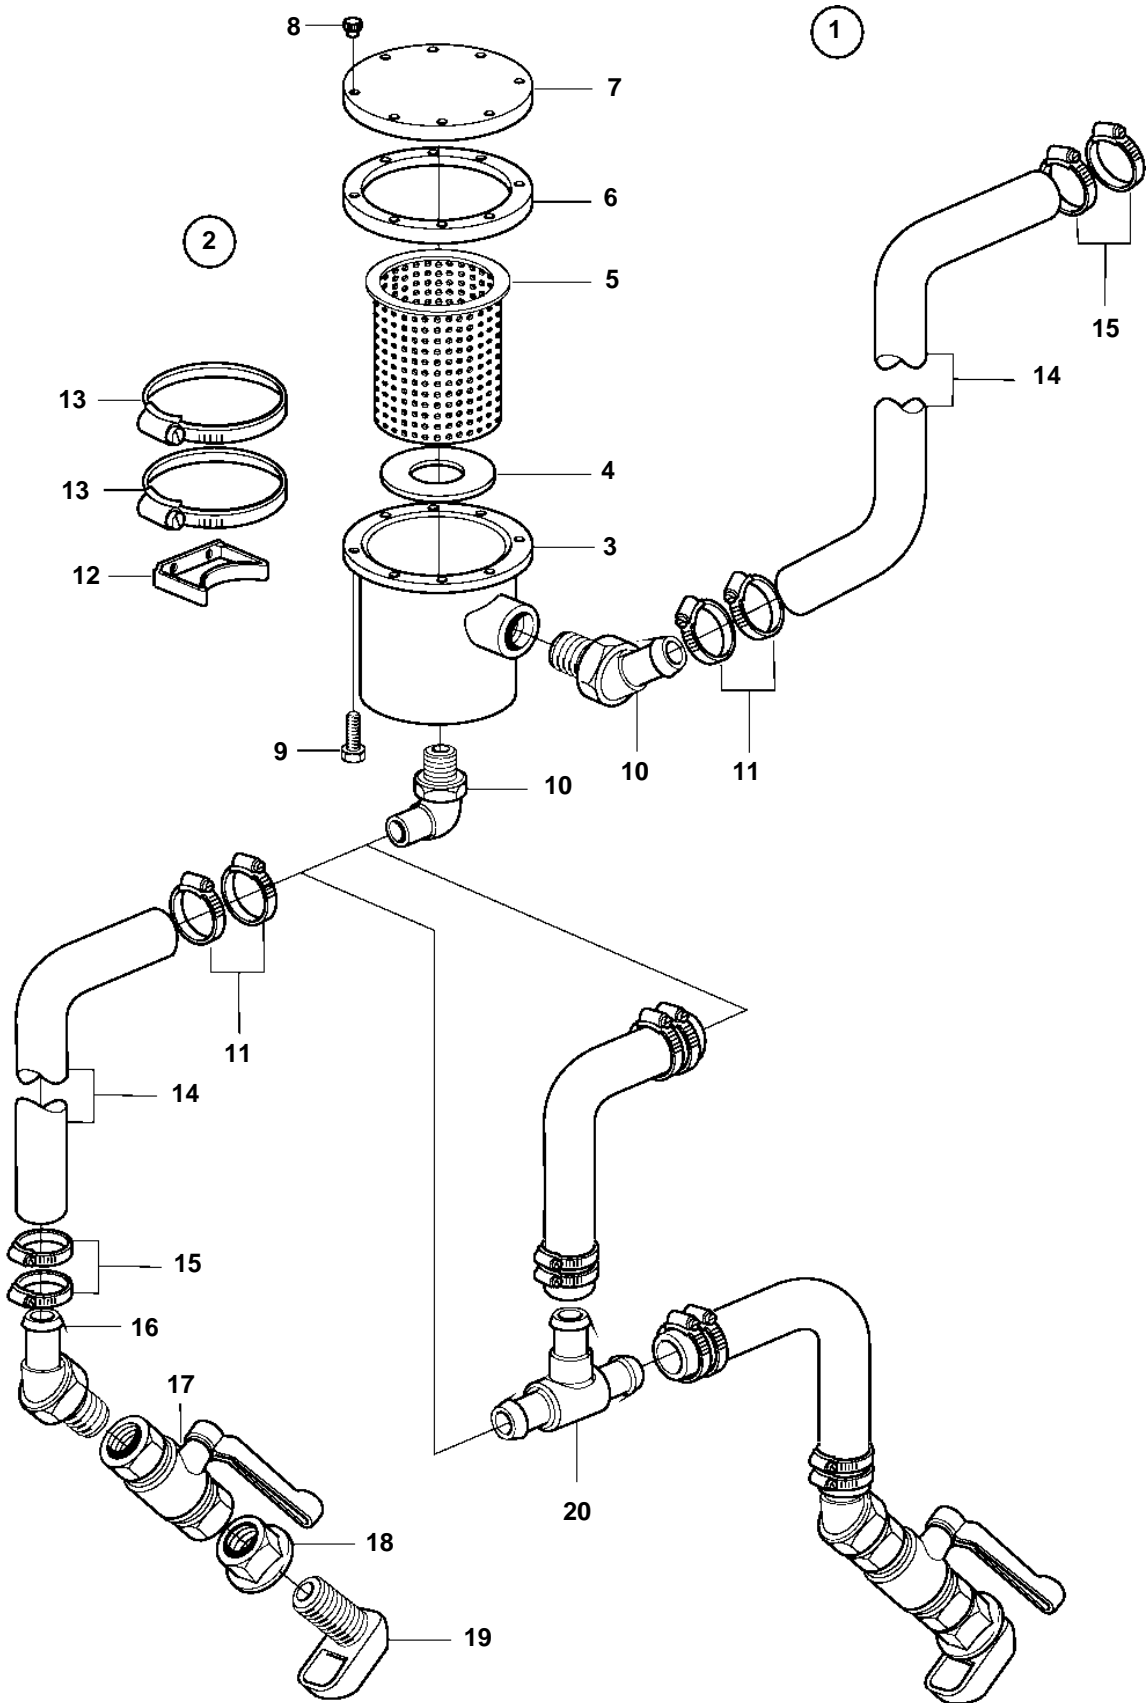

D11A-A, D11A-B, D11A-C

D11A-A, D11A-B, D11A-C

REF	PART NO.	QTY	DESCRIPTION	NOTES
1	862199	1	Sea water filter	
2	842466	1	· Sea water filter	
3		1	· · Housing	
4			· · Gasket	Included in Gasket Kit 3589331
5	843358	1	· · Filter	
6			· · Gasket	Included in Gasket Kit 3589331
7	843359	1	· · Cardboard tube	
8	843357	8	· · Nut	
9	843362	8	· · Screw	
10		2	· Hose attachment	
11	961672	4	· Hose clamp	
12	828061	2	· Retainer	
13	961678	2	· Hose clamp	
14	848327	X	Hose	
15	961673	4	Hose clamp	
16	848420	1	Hose connection	
17	3837938	1	Ball valve	
18	848323	1	Flange nut	
19	848321	1	Strainer	
20	848669	1	T-pipe	Used when two sea water intake are installed.