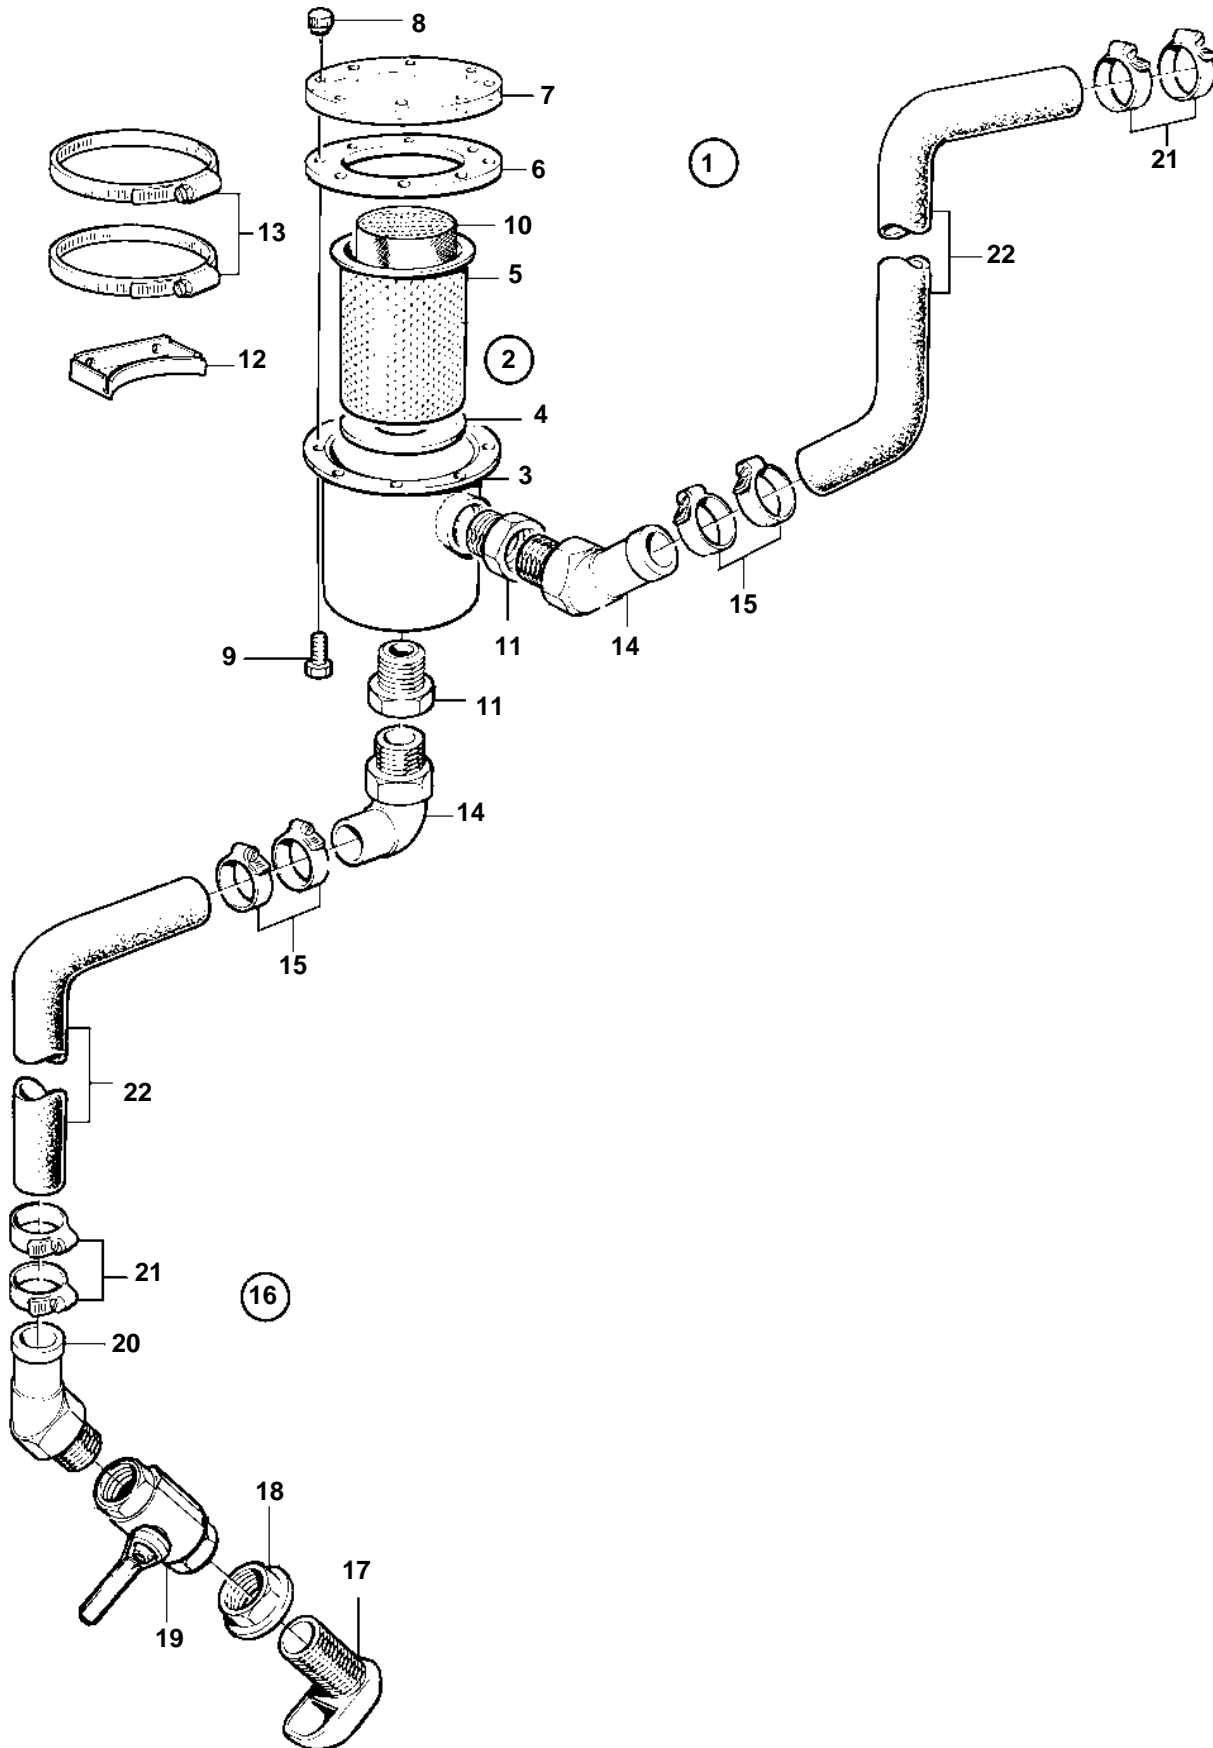

D11A-A, D11A-B, D11A-C

17221

## D11A-A, D11A-B, D11A-C

REF	PART NO.	QTY	DESCRIPTION	NOTES
1	1140034	1	Sea water filter	D=32mm
2	842466	1	· Sea water filter	
3		1	· · Housing	
4	3589331	1	· · Gasket kit	
5	843358	1	· · Filter	
6	3589331	1	· · Gasket kit	
7	843359	1	· · Cardboard tube	
8	843357	8	· · Nut	
9	843362	8	· · Screw	
10	844902	1	· Sea water filter	
11	844903	2	· Bushing	
12	828061	2	· Retainer	
13	961678	2	· Hose clamp	
14	828696	2	· Hose attachment	
15	961669	4	· Hose clamp	
16	1140129	1	Cooling water inlet	D=32mm
17	836876	1	· Strainer	
18	836879	1	· Nut	
19	1140125	1	· Ball valve	
20	828696	1	· Hose attachment	45°
21	961670	2	· Hose clamp	
22	1140664	X	Exhaust hose	D=32mm