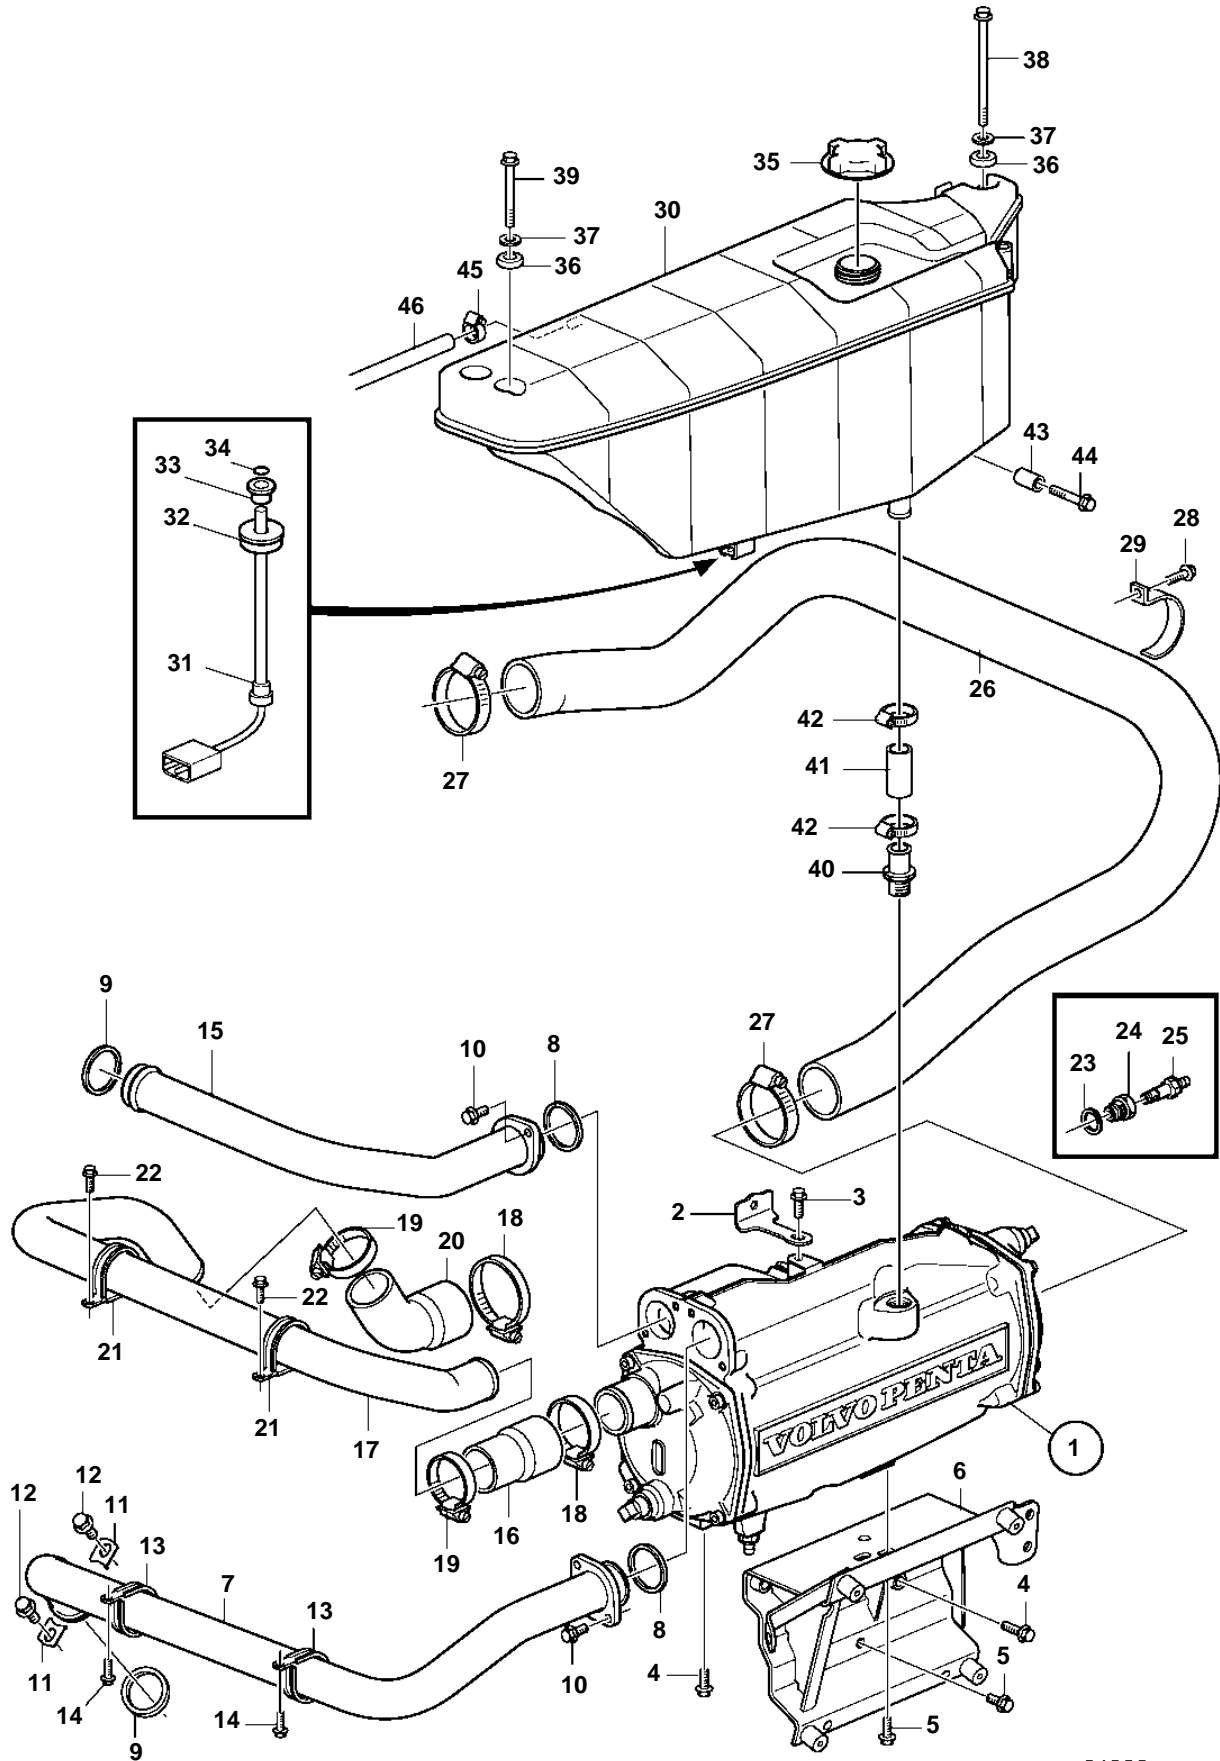

D11A-A, D11A-B, D11A-C

24088

## D11A-A, D11A-B, D11A-C

REF	PART NO.	QTY	DESCRIPTION	SEE SEC.	NOTES
1		1	Heat exchanger		
				22008	
2	21124738	1	Bracket		
3	946173	1	Flange screw		
4	946671	3	Flange screw		
5	946173	3	Flange screw		
6	21134285	1	Anchorage		
7	3886500	1	Coolant pipe		
8	1547253	2	Sealing ring		
9	864491	2	Gasket		
10	946173	4	Flange screw		
11	1546531	2	Lock brace		
12	946440	2	Flange screw		
13	947457	2	Clamp		
14	967949	2	Flange screw		
15	3836309	1	Coolant pipe		
16	3837438	1	Collar		
17	3886493	1	Pipe		
18	961671	2	Hose clamp		
19	961672	2	Hose clamp		
20	3812324	1	Rubber hose		
21	947457	2	Clamp		
22	967949	2	Flange screw		
23	979099	1	Gasket		
24	3812353	1	Nipple		
25	3583822	1	Draining nipple		
				22008	
26	3594835	1	Hose		
27	961672	2	Hose clamp		
28	946544	2	Flange screw		
29	948560	2	Clamp		
30	3885197	1	Expansion tank		
31	3588990	1	· Level sensor		
32		1	· Float		Not as spare part. Only included in expansion tank assy 3885197.
33	3807256	1	· Plug		Not as spare part. Only included in expansion tank assy 3885197.
34	968039	1	· Retainer		Not as spare part. Only included in expansion tank assy 3885197.
35	1674083	1	· Pressure cap		
36	3285120	4	Grommet		
37	976944	4	Washer		
38	969225	2	Flange screw		
39	965181	2	Flange screw		
40	990410	1	Hose nipple		
41	969033	X	Rubber hose	L=50mm	
42	961667	2	Hose clamp		
43	833243	1	Spacer sleeve		
44	973924	1	Flange screw		
45		1	Clamp	22005	
46		1	Hose	22005	