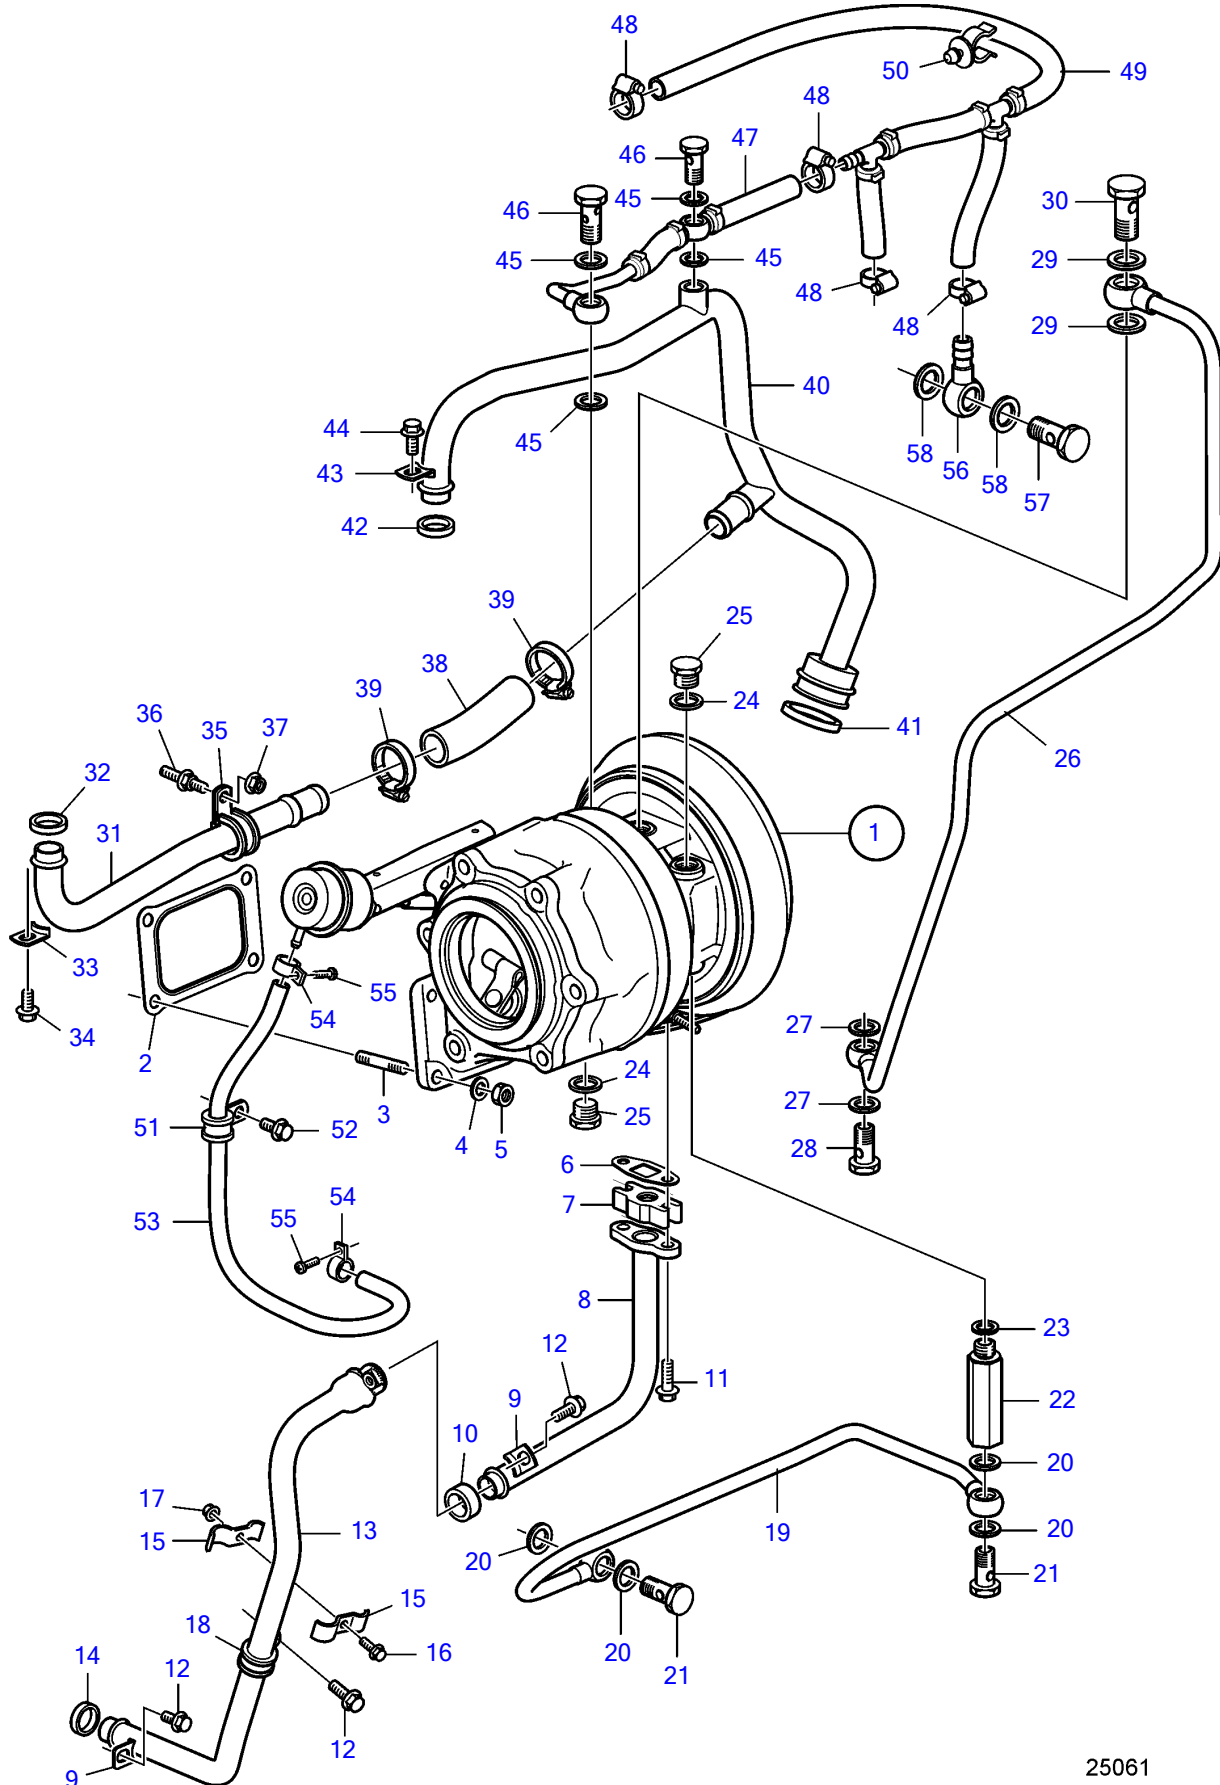

D11A-A, D11A-B, D11A-C, D11A-D

25061

## D11A-A, D11A-B, D11A-C, D11A-D

REF	PART NO.	QTY	DESCRIPTION	NOTES
1	3801221	1	Turbocharger, exch	
			.	
2	20784537	1	Gasket	
3	924081	4	Stud	
4	940097	4	Washer	
5	971071	4	Hexagon nut	
6	420643	1	Gasket	
7	8148729	1	Connector	
8	21138944	1	Oil line	
9	20565843	2	Lock brace	
10	469601	1	Sealing ring	
11	947760	2	Flange screw	
12	946440	3	Flange screw	
13	21138943	1	Oil line	
14	1547255	1	Sealing ring	
15	820851	2	Clamp	
16	946544	1	Flange screw	
17	945407	1	Flange nut	
18	1545432	1	Attaching clamp	
19	21132693	1	Coolant pipe	
20	11996	4	Gasket	
21	941686	2	Hollow screw	
22	3889823	1	Nipple	
23	11996	1	Gasket	
24	11998	2	Gasket	
25		2	Plug	
26	21139074	1	Oil line	
27	11996	2	Gasket	
28	991046	1	Hollow screw	
29	11998	2	Gasket	
30	(991613)	1	Hollow screw	Obsolete part
31	3888530	1	Coolant pipe	
32	1547252	1	Sealing ring	
33	1546531	1	Lock brace	
34	946440	1	Flange screw	
35	947827	1	Clamp	
36	20714050	2	Stud	
37	945408	2	Flange nut	
38	969033	1	Rubber hose	
39	961664	2	Hose clamp	
40	3888525	1	Coolant pipe	
41	1547253	1	Sealing ring	
42	1547252	1	Sealing ring	
43	1546531	1	Lock brace	
44	946440	1	Flange screw	
45	11996	4	Gasket	
46	941686	2	Hollow screw	
47	3593747	1	Pipe set	
48	961663	4	Hose clamp	
49	3594055	1	Hose assembly	
50	9135343	2	Retainer	
51	978869	1	Clamp	
52	946440	1	Flange screw	
53		1	Hose	
54		2	Clamp	
55		2	Screw	
56	20459906	1	Banjo nipple	
57	991048	1	Hollow screw	
58	982723	2	Gasket	

7749110-25-22005

25061

Upd:2012-02-28