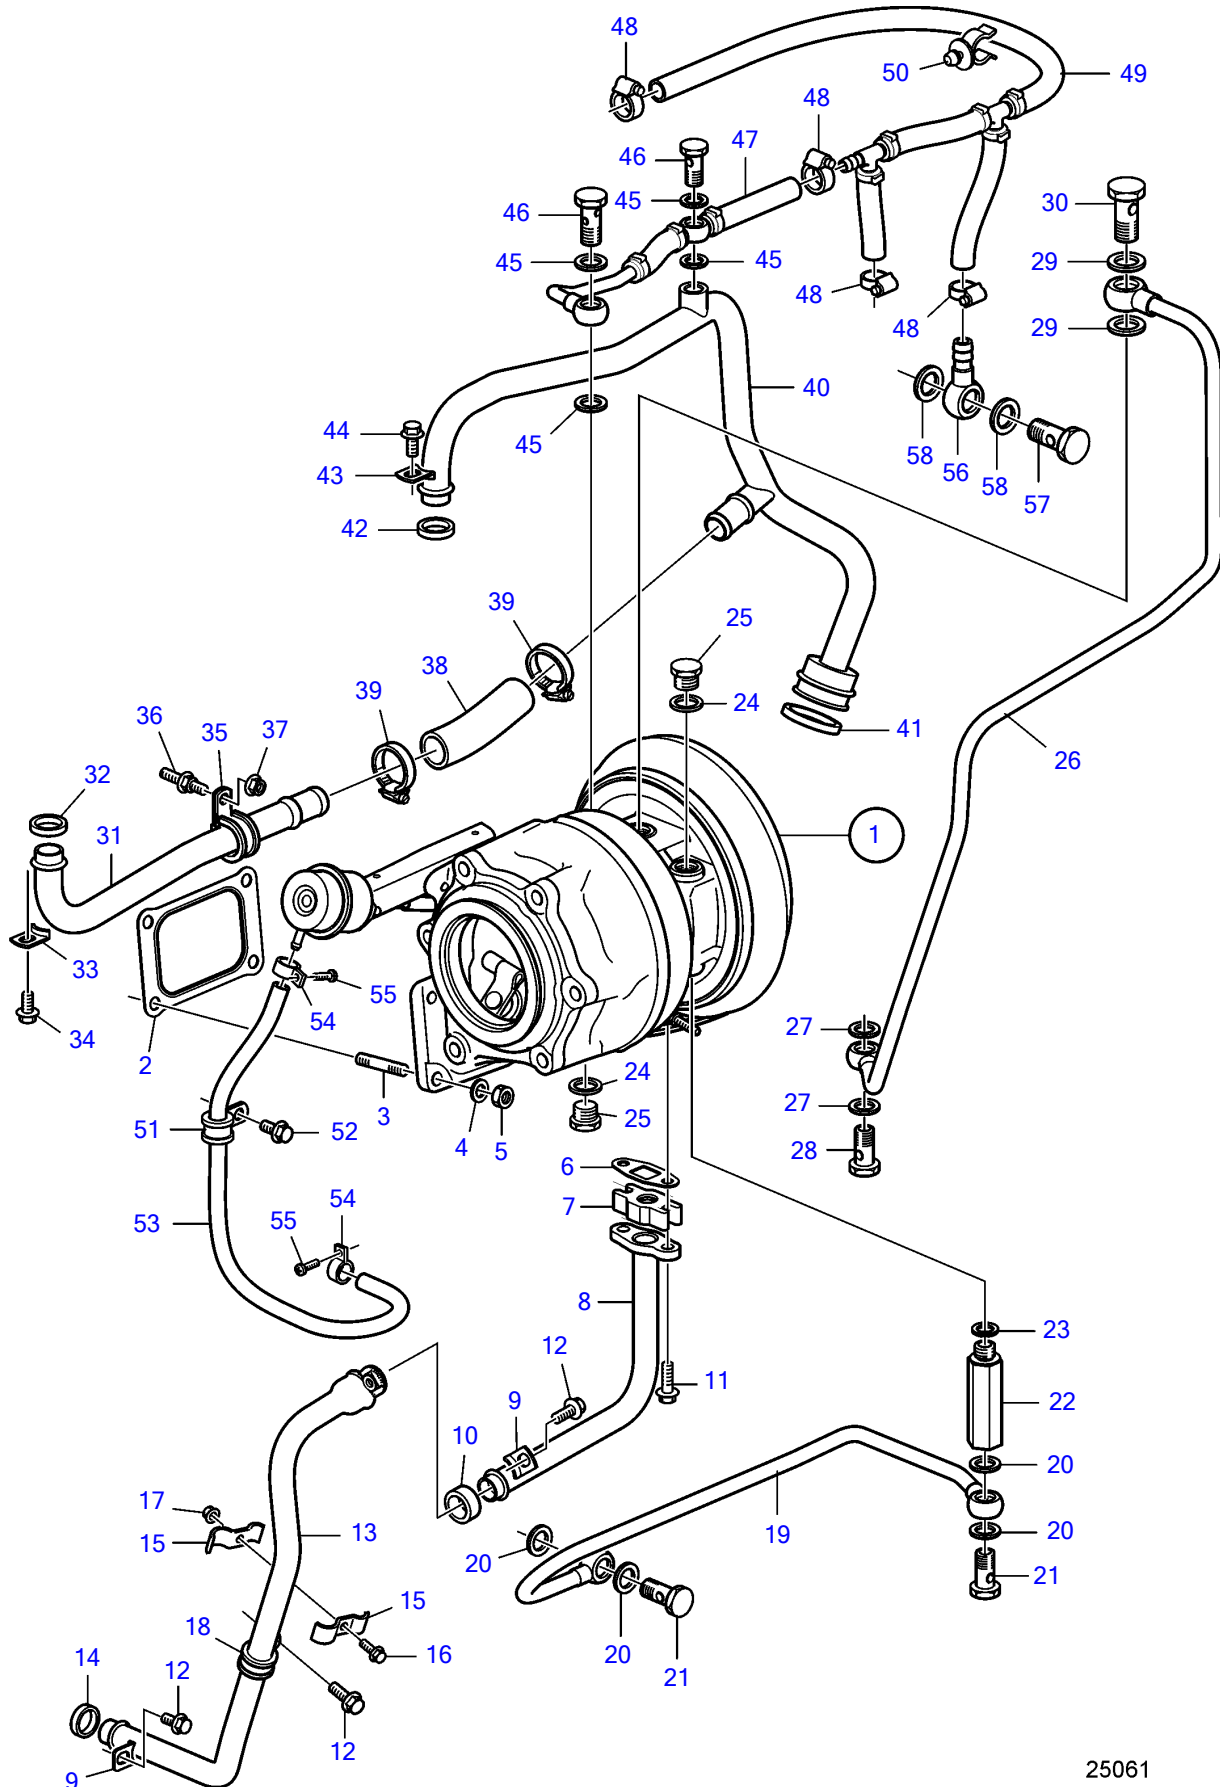

D11A-A, D11A-B, D11A-C, D11A-D

25061

## D11A-A, D11A-B, D11A-C, D11A-D

REF	PART NO.	QTY	DESCRIPTION	NOTES
1	3801221	1	Turbocharger, exch	
			.	
2	20784537	1	Gasket	
3	924081	4	Stud	
4	940097	4	Washer	
5	971071	4	Hexagon nut	
6	420643	1	Gasket	
7	8148729	1	Connector	
8	21138944	1	Oil line	
9	20565843	2	Lock brace	
10	469601	1	Sealing ring	
11	947760	2	Flange screw	
12	946440	3	Flange screw	
13	21138943	1	Oil line	
14	1547255	1	Sealing ring	
15	820851	2	Clamp	
16	946544	1	Flange screw	
17	945407	1	Flange nut	
18	1545432	1	Attaching clamp	
19	21132693	1	Coolant pipe	
20	11996	4	Gasket	
21	941686	2	Hollow screw	
22	3889823	1	Nipple	
23	11996	1	Gasket	
24	11998	2	Gasket	
25		2	Plug	
26	21139074	1	Oil line	
27	11996	2	Gasket	
28	991046	1	Hollow screw	
29	11998	2	Gasket	
30	(991613)	1	Hollow screw	Obsolete part
31	3888530	1	Coolant pipe	
32	1547252	1	Sealing ring	
33	1546531	1	Lock brace	
34	946440	1	Flange screw	
35	947827	1	Clamp	
36	20714050	2	Stud	
37	945408	2	Flange nut	
38	969033	1	Rubber hose	
39	961664	2	Hose clamp	
40	3888525	1	Coolant pipe	
41	1547253	1	Sealing ring	
42	1547252	1	Sealing ring	
43	1546531	1	Lock brace	
44	946440	1	Flange screw	
45	11996	4	Gasket	
46	941686	2	Hollow screw	
47	3593747	1	Pipe set	
48	961663	4	Hose clamp	
49	3594055	1	Hose assembly	
50	9135343	2	Retainer	
51	978869	1	Clamp	
52	946440	1	Flange screw	
53		1	Hose	
54		2	Clamp	
55		2	Screw	
56	20459906	1	Banjo nipple	
57	991048	1	Hollow screw	
58	982723	2	Gasket	

7749110-25-22005

25061

Upd:2012-02-28