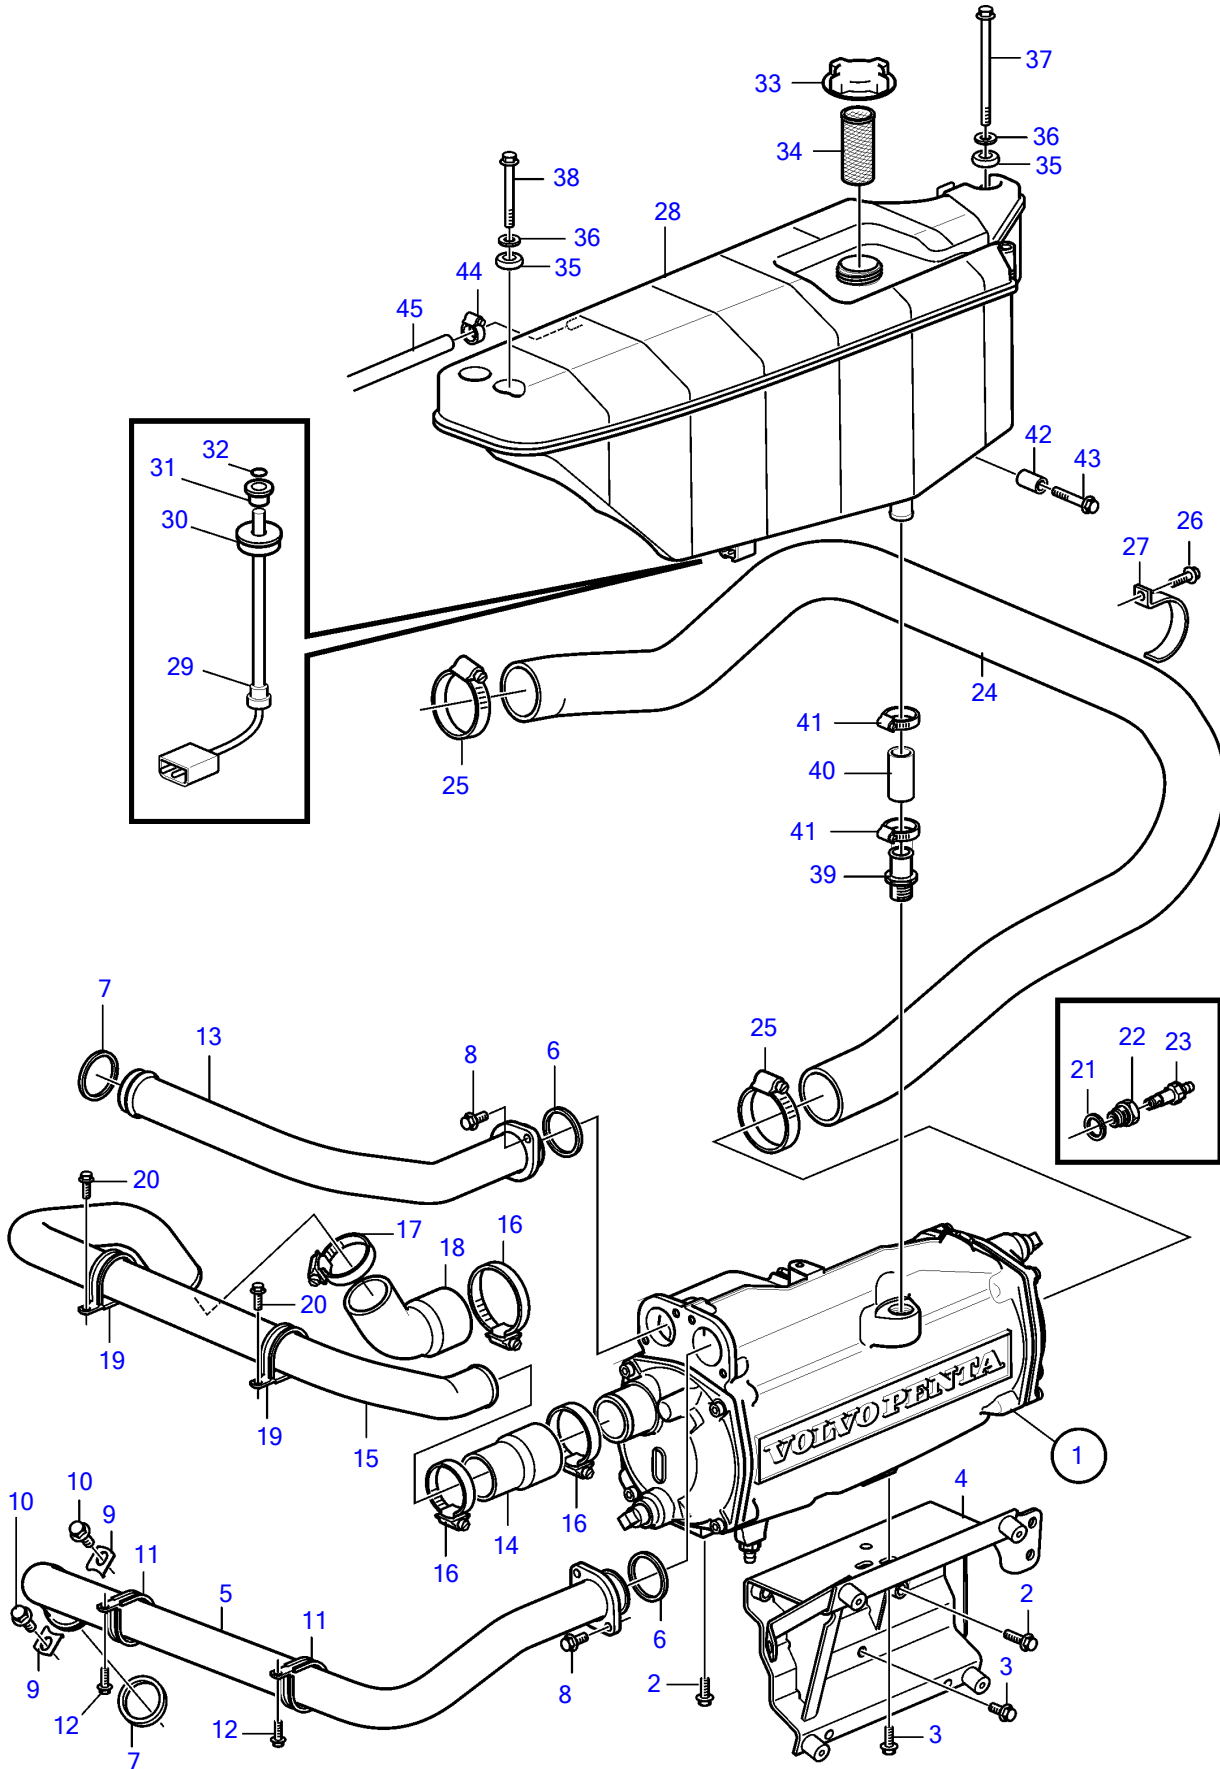

D11A-A, D11A-B, D11A-C, D11A-D

24088

Upd:2012-02-28

25765

7749110-26-36736

D11A-A, D11A-B, D11A-C, D11A-D

REF	PART NO.	QTY	DESCRIPTION	SEE SEC.	NOTES
1		1	Heat exchanger		
			•	22008	
2	946671	3	Flange screw		
3	946173	3	Flange screw		
4	21134285	1	Anchorage		
5	3886500	1	Coolant pipe		
6	1547253	2	Sealing ring		
7	864491	2	Gasket		
8	946173	4	Flange screw		
9	1546531	2	Lock brace		
10	946440	2	Flange screw		
11	947457	2	Clamp		
12	967949	2	Flange screw		
13	3836309	1	Coolant pipe		
14	3837438	1	Collar		
15	3886493	1	Pipe		
16	961671	2	Hose clamp		
17	961672	2	Hose clamp		
18	3812324	1	Rubber hose		
19	947457	2	Clamp		
20	967949	2	Flange screw		
21	979099	1	Gasket		
22	3812353	1	Nipple		
23	3583822	1	Draining nipple		
			•	22008	
24	3594835	1	Hose		
25	961672	2	Hose clamp		
26	946544	2	Flange screw		
27	948560	2	Clamp		
28	3885197	1	Expansion tank		Replaced by 21505289
	21505289	1	Expansion tank		
29	3588990	1	• Level sensor		
30		1	• Float		Not as spare part. Only included in expansion tank assy 3885197.
31	3807256	1	• Plug		Not as spare part. Only included in expansion tank assy 3885197.
32	968039	1	• Retainer		Not as spare part. Only included in expansion tank assy 3885197.
33	1674083	1	• Pressure cap		
34	21366063	1	Pipe		
35	3285120	4	Grommet		
36	976944	4	Washer		
37	969225	2	Flange screw		
38	965181	2	Flange screw		
39	990410	1	Hose nipple		
40	969033	X	Rubber hose		L=50mm
41	961667	2	Hose clamp		
42	833243	1	Spacer sleeve		
43	973924	1	Flange screw		
44		1	Clamp	22005	
45		1	Hose	22005	